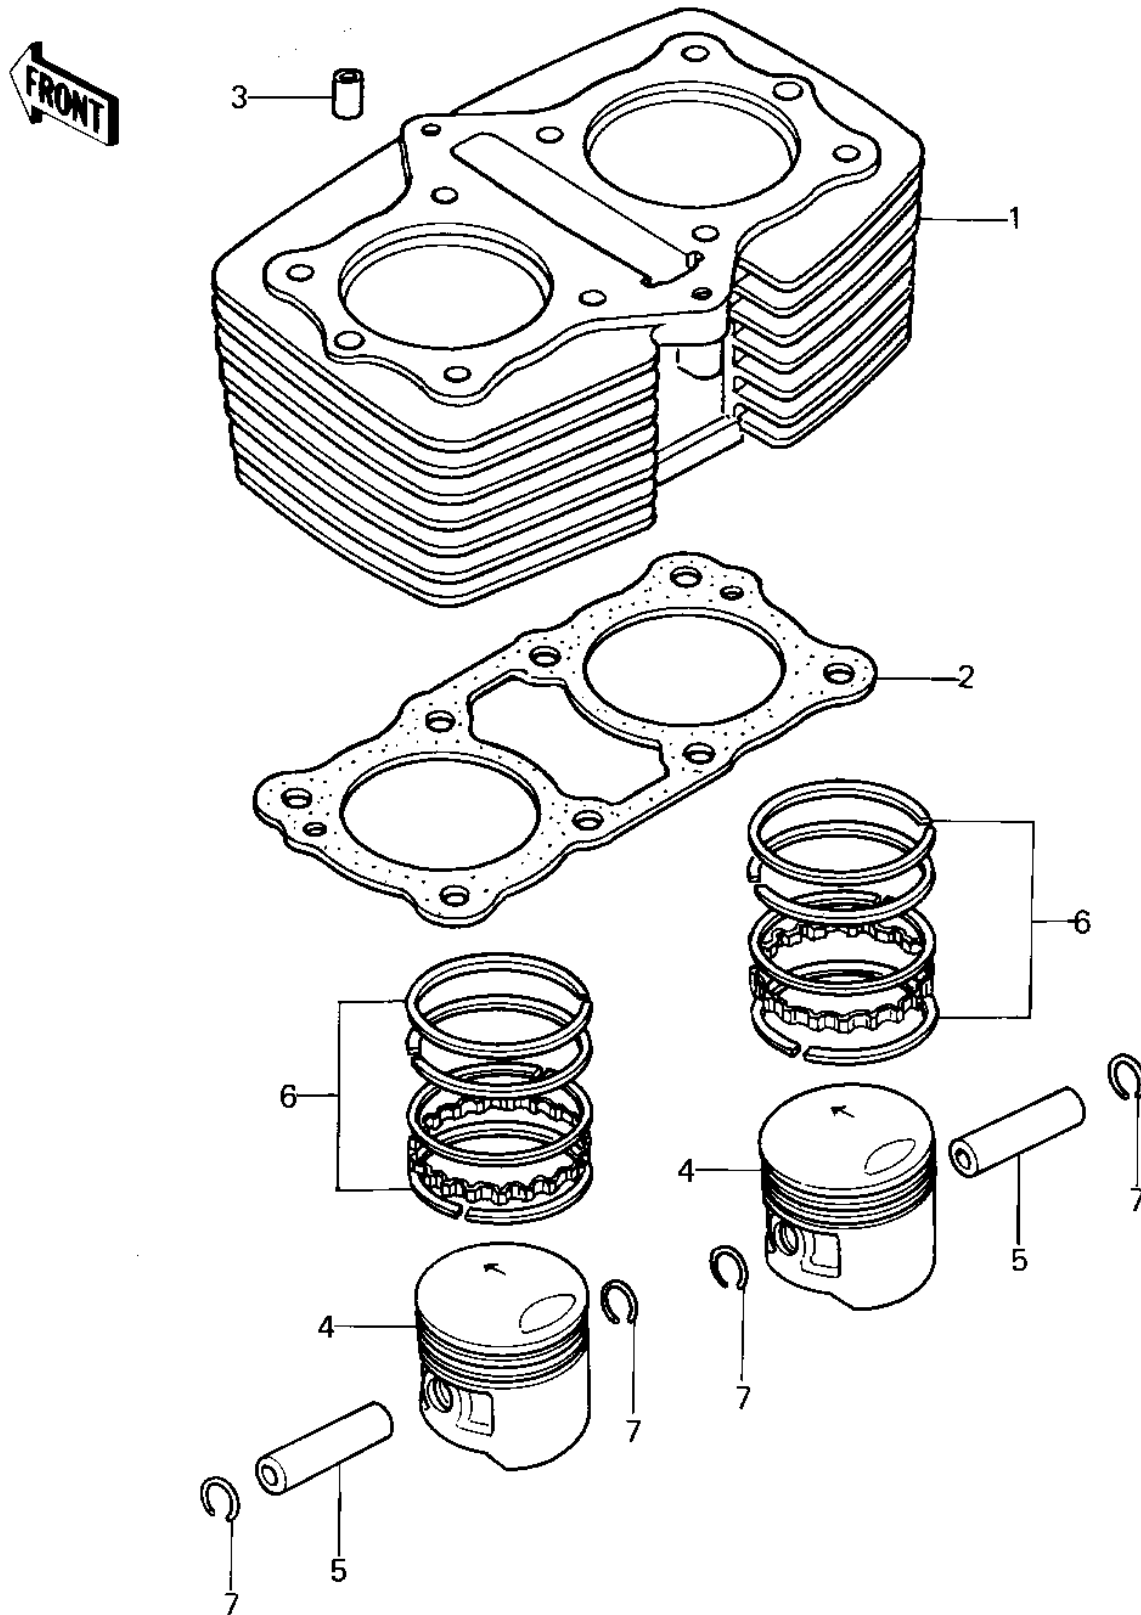

1980 440 LTD PARTS DIAGRAM

CYLINDER/PISTONS ('80 A1)

1980 440 LTD PARTS LIST

CYLINDER/PISTONS ('80 A1)

ITEM NAME	PART NUMBER	QUANTITY
CYLINDER ASSY (Ref # 1)	11006-1004	1
GASKET,CYLINDER BASE (Ref # 2)	11009-1176	1
PIN,DOWEL,10X8.2X14 (Ref # 3)	92043-1037	1
PISTON,STD (Ref # 4)	13001-1032	1
PISTON,0.020",O/S (Ref # 4)	13029-1014	1
PISTON,0.040",O/S (Ref # 4)	13027-1015	1
PIN-PISTON (Ref # 5)	13002-1011	1
RING SET,PISTON,STD (Ref # 6)	13008-5029	1
RING SET,0.020",O/S (Ref # 6)	13025-5015	1
RING SET,0.040",O/S (Ref # 6)	13024-5015	1
CIRCLIP PISTON PIN (Ref # 7)	92036-005	1