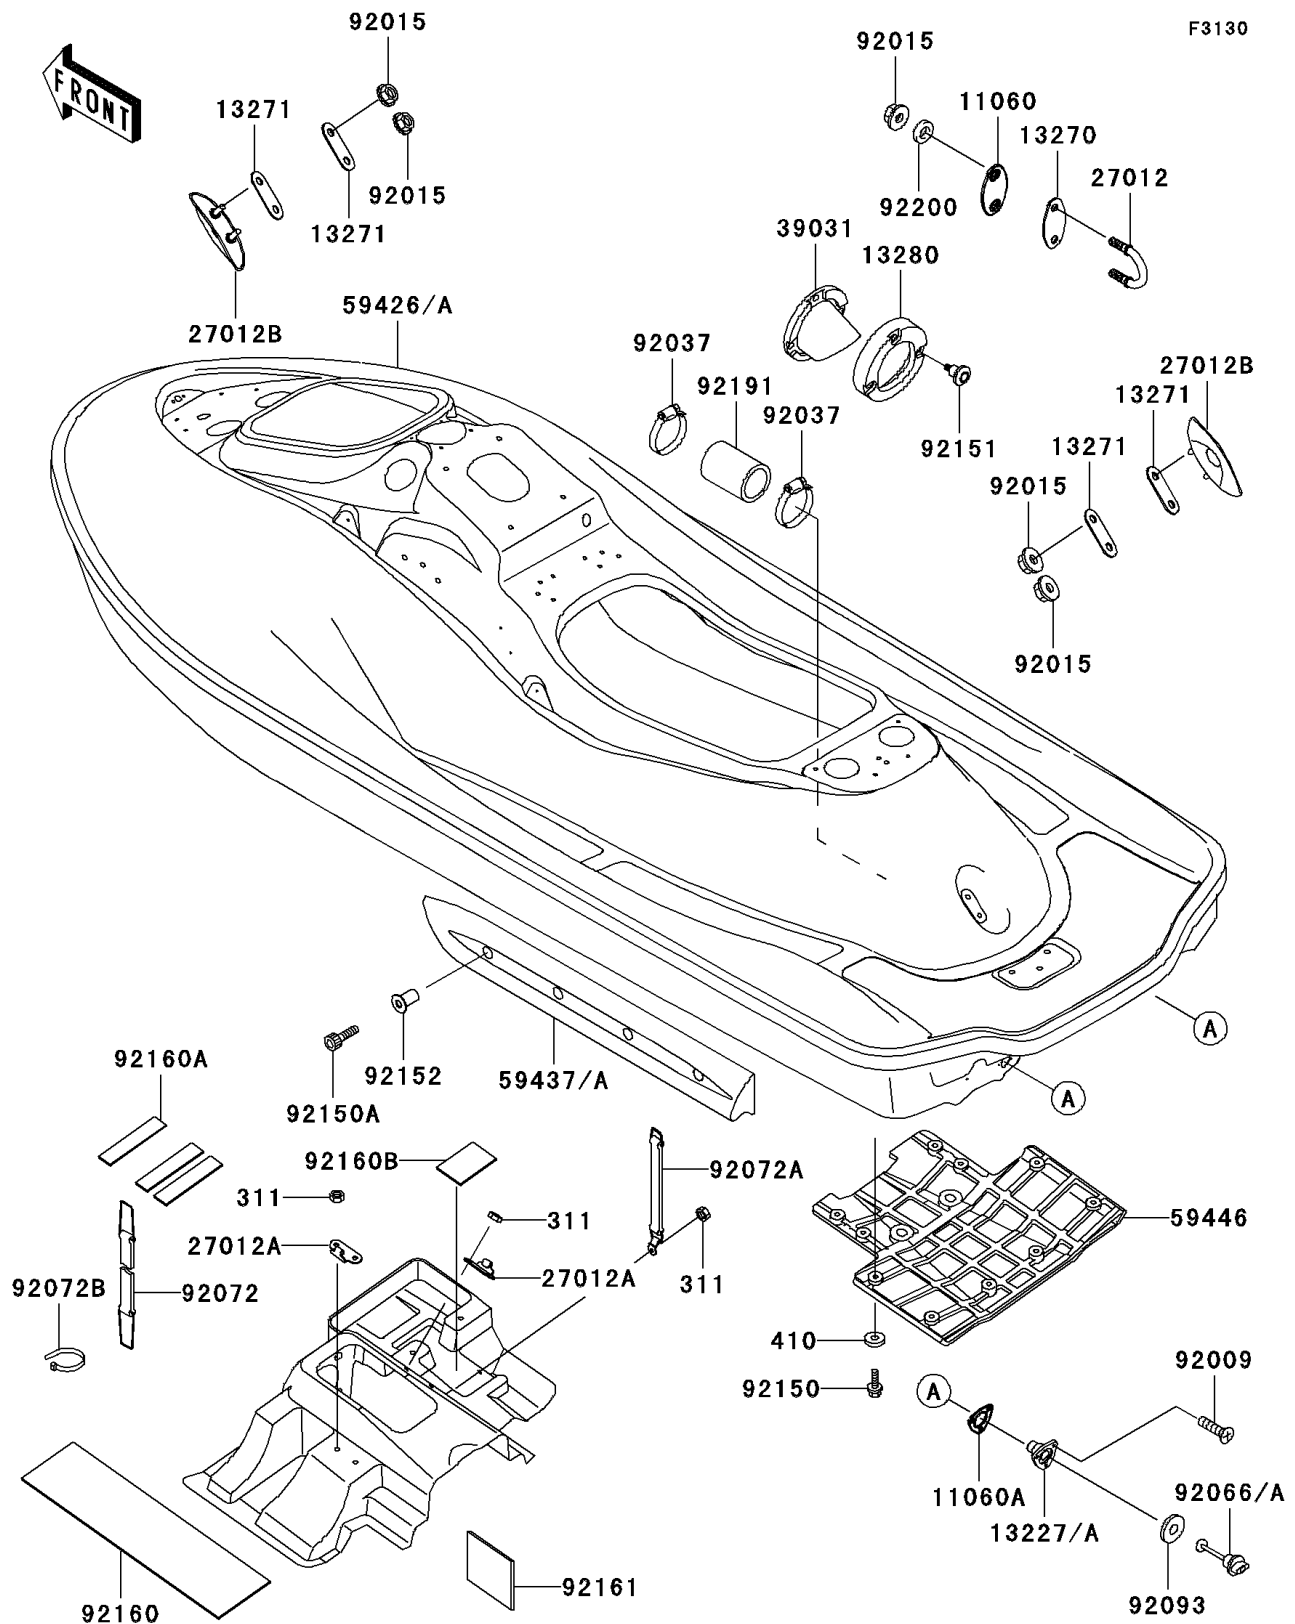

2003 JET SKI® Ultra® 150 PARTS DIAGRAM

Hull

2003 JET SKI® Ultra® 150 PARTS LIST

Hull

ITEM NAME	PART NUMBER	QUANTITY
NUT-HEX,6MM (Ref # 311)	311R0600	1
WASHER-PLAIN-SMALL,6MM (Ref # 410)	410S0600	1
GASKET,U HOOK,RR (Ref # 11060)	11060-3800	1
GASKET,DRAIN PLUG (Ref # 11060A)	11060-3801	1
HOUSING,DRAIN PLUG (Ref # 13227)	13227-3711	1
PLATE (Ref # 13270)	13270-3860	1
PLATE (Ref # 13271)	13271-3724	1
HOLDER,EXHAUST VALVE (Ref # 13280)	13280-3718	1
HOOK (Ref # 27012)	27012-3797	1
HOOK (Ref # 27012A)	27012-3816	1
HOOK,BOW,F.BLACK (Ref # 27012B)	27012-3822-6Z	1
CAP-END (Ref # 39031)	39031-3704	1
STABILIZER,LH,F.BLACK (Ref # 59437)	59437-3733-6Z	1
STABILIZER,RH,F.BLACK (Ref # 59437A)	59437-3734-6Z	1
COVER-JET PUMP (Ref # 59446)	59446-3749	1
SCREW,TAPPING,4X16 (Ref # 92009)	92009-3849	1
NUT,FLANGED,8MM (Ref # 92015)	92015-3709	1
CLAMP (Ref # 92037)	92037-3009	1
PLUG,RR,DRAIN (Ref # 92066)	92066-3744	1
BAND,340X22 (Ref # 92072)	92072-3805	1
BAND,248X18 (Ref # 92072A)	92072-3829	1
BAND,L=99 (Ref # 92072B)	92072-3871	1
SEAL (Ref # 92093)	92093-3720	1
BOLT,SOCKET,6X18 (Ref # 92150)	92150-3775	1
BOLT,SOCKET,6X30 (Ref # 92150A)	92150-3822	1
BOLT,SOCKET,M6,SHOULDER (Ref # 92151)	92151-3746	1
COLLAR (Ref # 92152)	92152-3715	1
DAMPER (Ref # 92160)	92160-3839	1
DAMPER (Ref # 92160A)	92160-3840	1

2003 JET SKI® Ultra® 150 PARTS LIST

Hull

ITEM NAME	PART NUMBER	QUANTITY
DAMPER (Ref # 92160B)	92160-3913	1
DAMPER (Ref # 92161)	92161-3704	1
TUBE,39X51X70 (Ref # 92191)	92191-3856	1
WASHER (Ref # 92200)	92200-3779	1
HULL-COMP,J.WHITE (Ref # 59426A)	59426-3925-8C	1