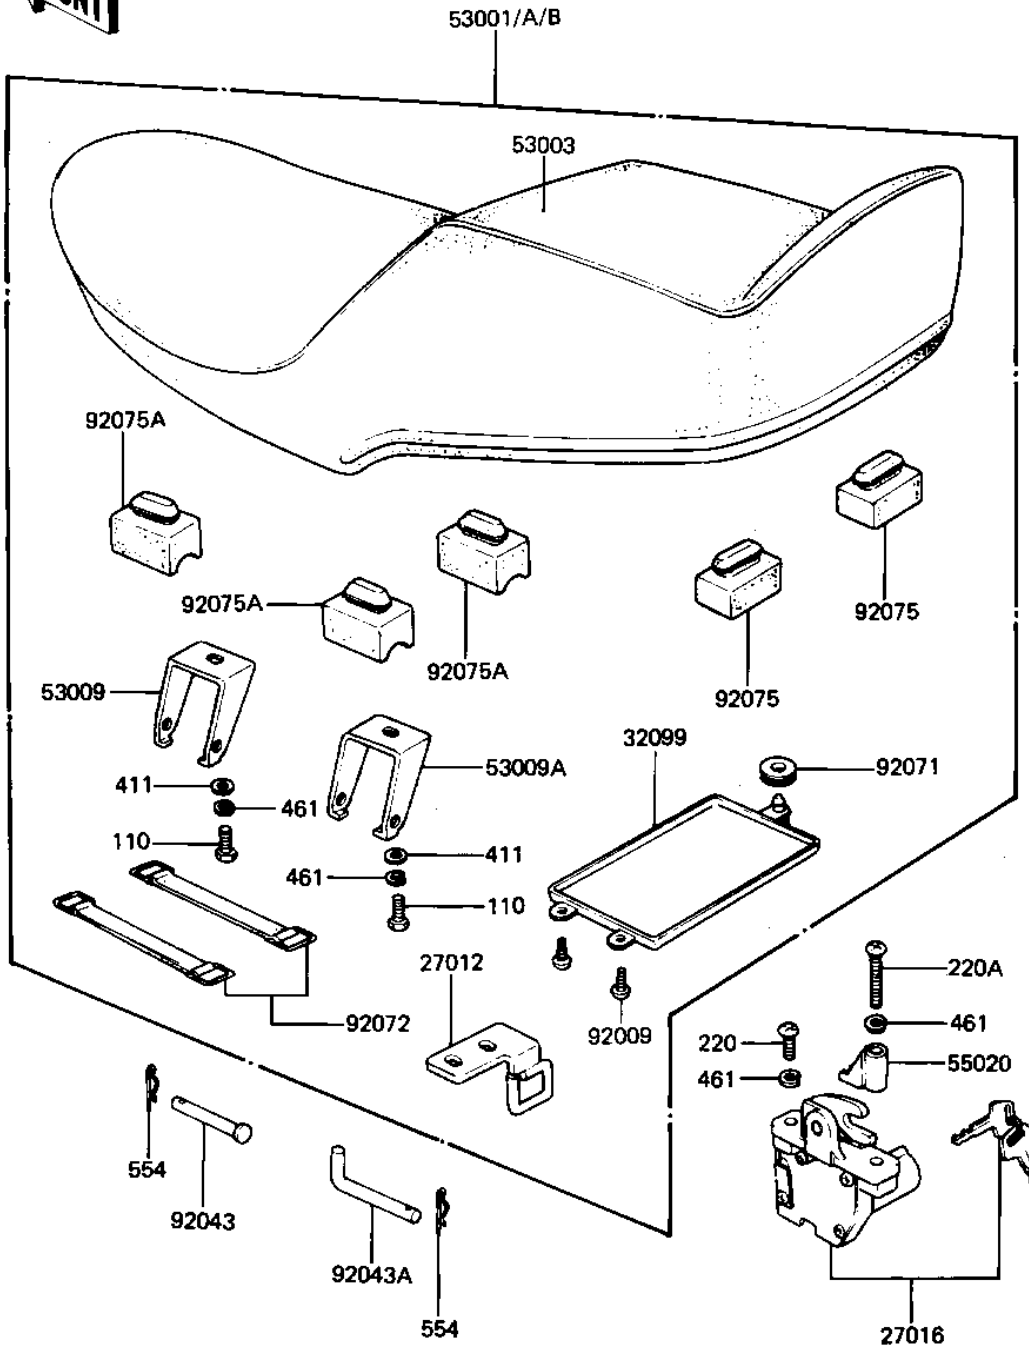

1981 KZ440 Belt PARTS DIAGRAM

SEAT ('81-'83 D2/D3/D4/D5)

F2510-0143

1981 KZ440 Belt PARTS LIST

SEAT ('81-'83 D2/D3/D4/D5)

ITEM NAME	PART NUMBER	QUANTITY
HOOK,SEAT (Ref # 27012)	27012-1011	1
LOCK ASSY,SEAT HELMET (Ref # 27016)	27016-5028	1
CASE (Ref # 32099)	32099-011	1
SEAT-ASSY,DUAL (Ref # 53001)	53001-1124	1
HINGE, REAR (Ref # 53009)	53009-026	1
HINGE,SEAT (Ref # 53009A)	53009-1017	1
GUARD,SEAT LOCK (Ref # 55020)	55020-1031	1
SCREW (Ref # 92009)	92009-1043	1
PIN, DUAL SEAT PIVOT (Ref # 92043)	53011-006	1
PIN,SEAT PIVOT (Ref # 92043A)	92043-1064	1
GROMMET (Ref # 92071)	92071-056	1
BAND (Ref # 92072)	92072-1006	1
DAMPER RUBBER (Ref # 92075)	92075-099	1
DAMPER RUBBER-SEAT (Ref # 92075A)	92075-156	1
BOLT-UPSET 6X14 (Ref # 110)	112B0614	1
SCREW PAN HEAD 6X12 (Ref # 220)	220B0612	1
SCREW PAN HEAD 6X35 (Ref # 220A)	220B0635	1
WASHER PLAIN 6MM (Ref # 411)	411B0600	1
WASHER SPRING 6MM (Ref # 461)	461F0600	1
PIN,SNAP (Ref # 554)	554A0600	1