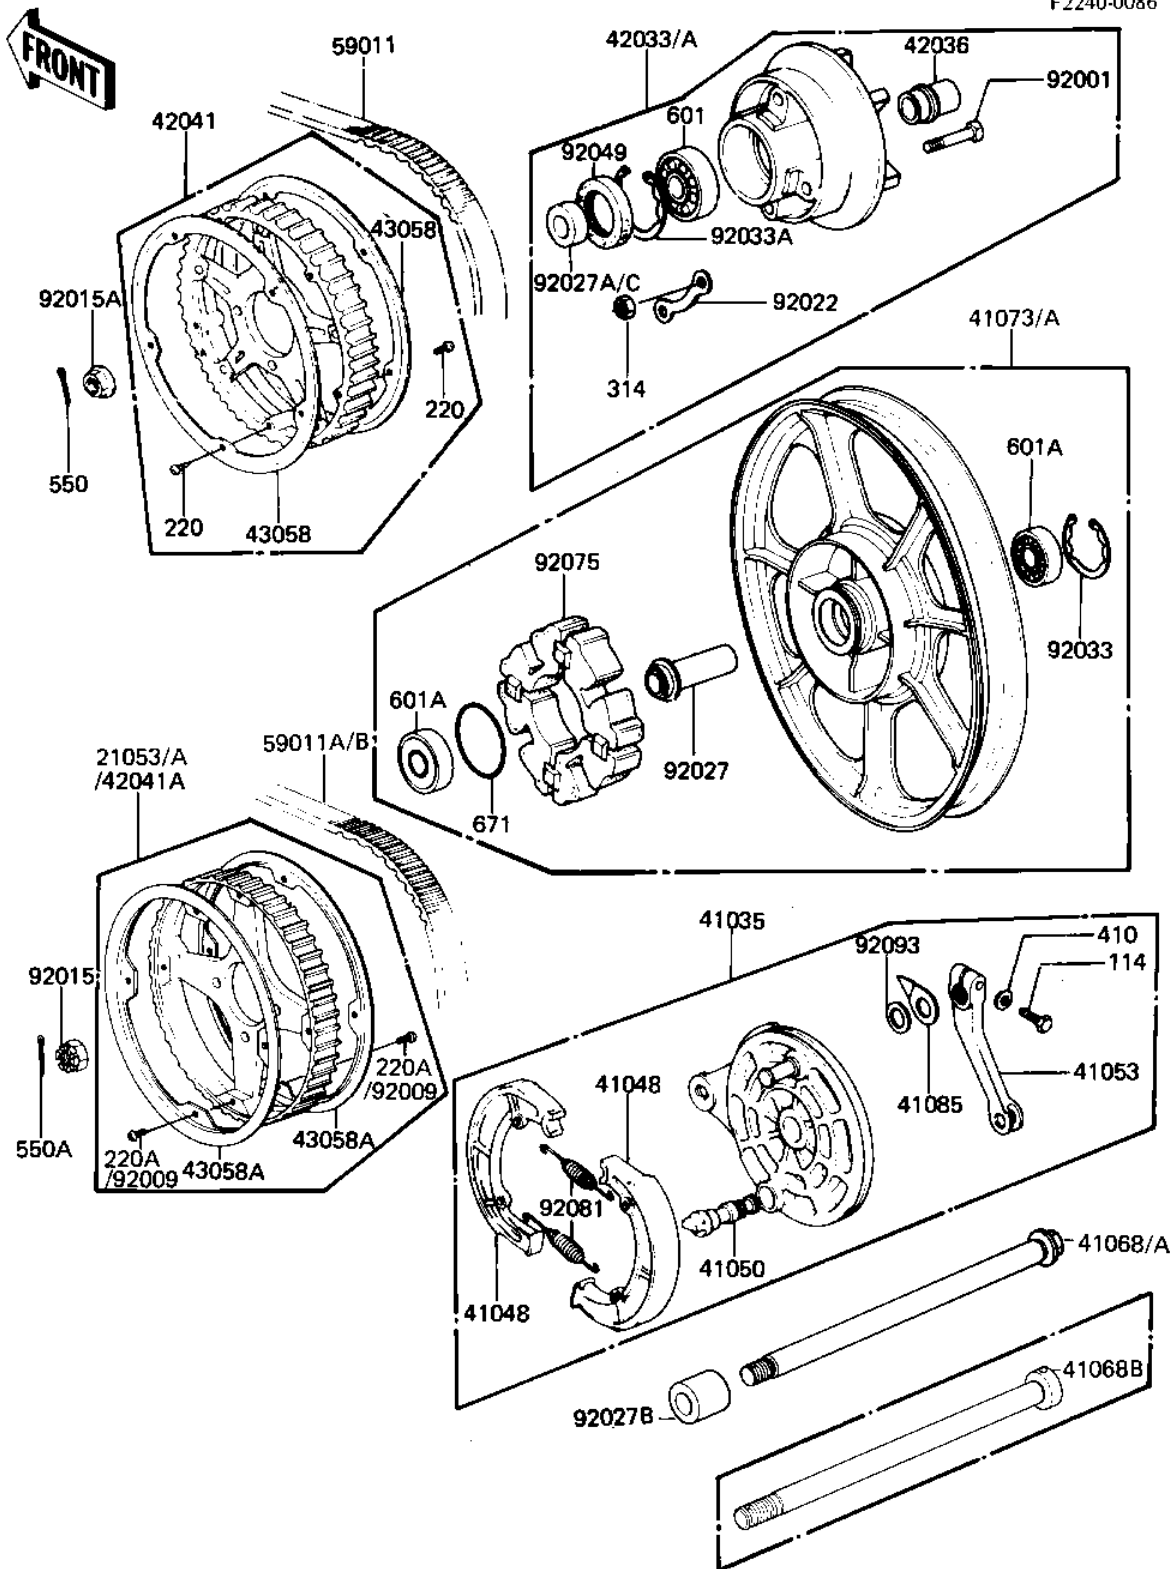

## 1981 KZ440 Belt PARTS DIAGRAM

REAR WHEEL/HUB/BRAKE/BELT ('81-'83 D2/D3)

F2240-0086

## 1981 KZ440 Belt PARTS LIST

REAR WHEEL/HUB/BRAKE/BELT ('81-'83 D2/D3)

ITEM NAME	PART NUMBER	QUANTITY
PANEL-ASY,RR BRK (Ref # 41035)	41035-1088	1
SHOE-BRAKE (Ref # 41048)	41048-1069	1
CAM,BRAKE (Ref # 41050)	41050-1001	1
LEVER,BRAKE CAM (Ref # 41053)	41053-1001	1
AXLE,REAR (Ref # 41068)	41068-1024	1
SOLID WHEEL ASSY,REAR (Ref # 41073)	41073-1055	1
INDICATOR,BRAKE SHOE (Ref # 41085)	41085-004	1
COUPLING ASSY,RR HUB (Ref # 42033)	42033-1011	1
SLEEVE,COUPLING (Ref # 42036)	42036-1002	1
SPROCKET-HUB,60T (Ref # 42041)	42041-5002	1
RING,REAR SPROCKET (Ref # 43058)	43058-1013	1
BELT, DRIVE, 125T (Ref # 59011)	59011-1001	1
BOLT, RR SPROCKET FIT (Ref # 92001)	92003-156	1
NUT,16M/M (Ref # 92015A)	92015-1041	1
WASHER SPROCKET LOCK (Ref # 92022)	92088-005	1
COLLAR,REAR HUB BRG (Ref # 92027)	92027-1196	1
COLLAR REAR AXLE,L.H. (Ref # 92027A)	92027-1197	1
COLLAR,REAR AXLE,R.H. (Ref # 92027B)	92027-1198	1
CIRCLIP,47M/M (Ref # 92033)	92033-1042	1
RING,SNAP,56.2M/M (Ref # 92033A)	92033-1043	1
OIL SEAL WTC35527 (Ref # 92049)	92052-006	1
DAMPER,REAR HUB SHOCK (Ref # 92075)	92075-1008	1
SPRING-BRAKE SHOE (Ref # 92081)	42020-004	1
DUST SHIELD-BRAKE CAM (Ref # 92093)	41051-003	1
BOLT HEX HEAD 8X28 (Ref # 114)	114G0828	1
SCREW PAN HEAD 5X8 (Ref # 220)	220B0508	1
NUT,10MM (Ref # 314)	314B1000	1
WASHER PLAIN 8MM (Ref # 410)	410B0800	1
PIN,COTTER,4.0X25 (Ref # 550)	550D4025	1

## 1981 KZ440 Belt PARTS LIST

REAR WHEEL/HUB/BRAKE/BELT ('81-'83 D2/D3)

ITEM NAME	PART NUMBER	QUANTITY
BEARING BALL #6205 (Ref # 601)	601B6205	1
BEARING-BALL, #6303ZC3 (Ref # 601A)	601B6303Z	1
"0" RING,60MM (Ref # 671)	671B2560	1