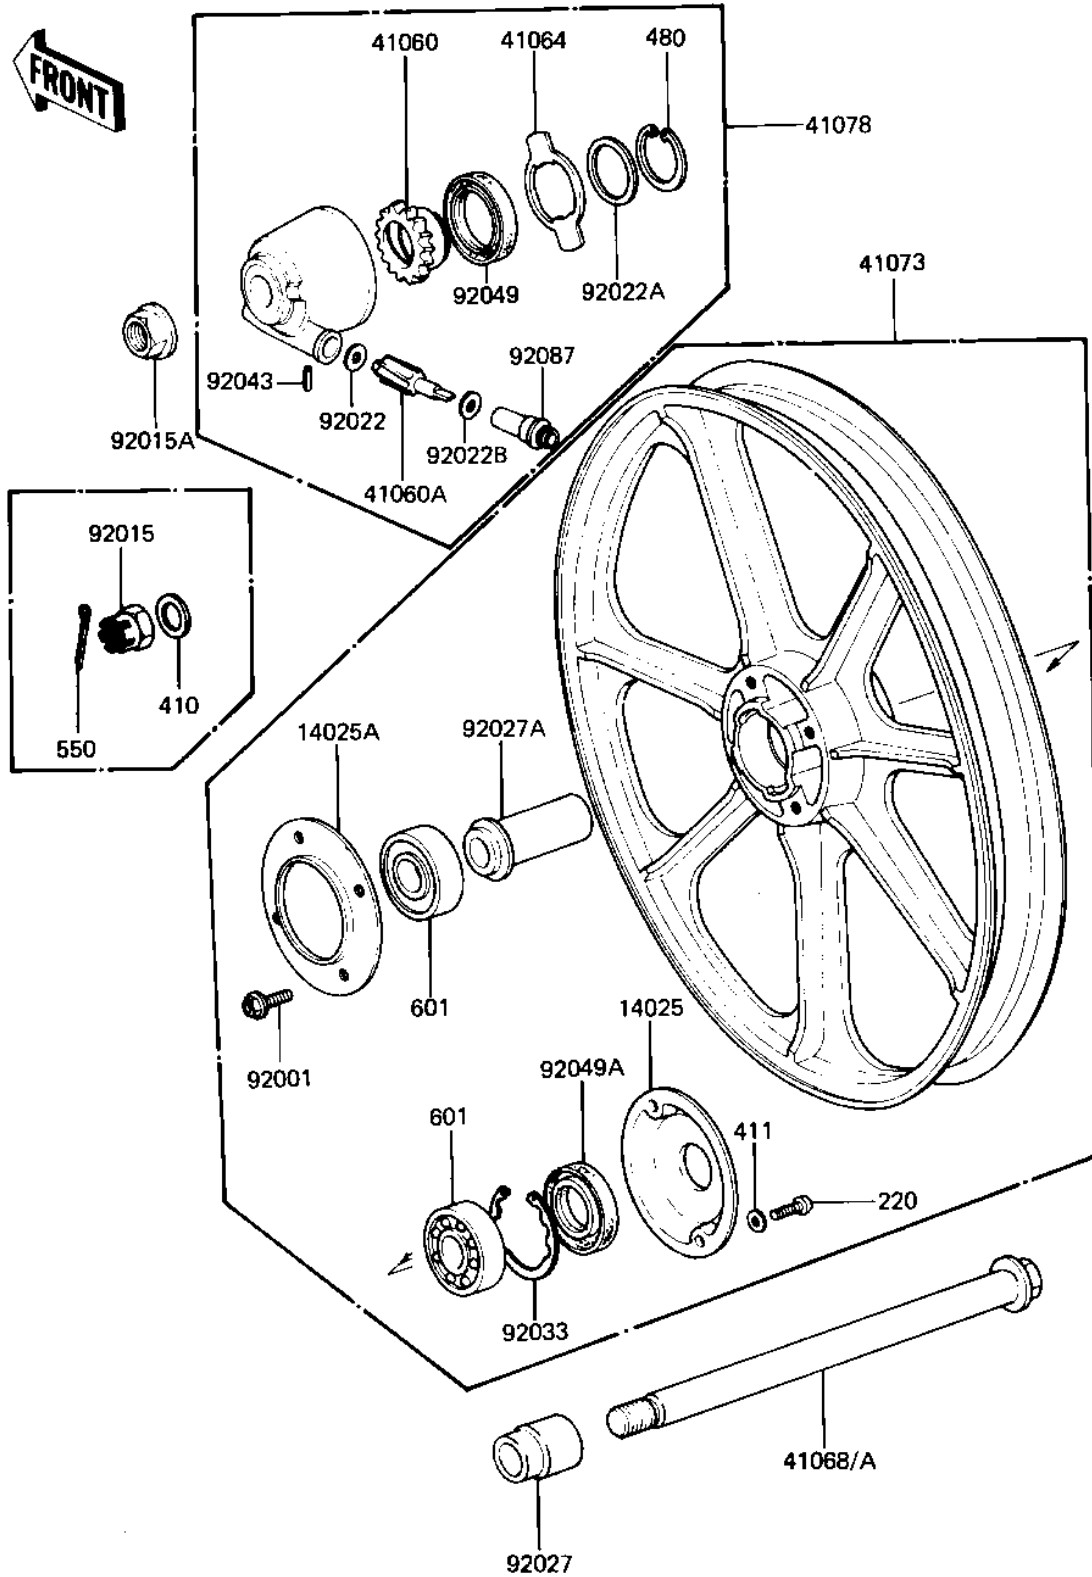

## 1981 KZ440 Belt PARTS DIAGRAM

FRONT WHEEL/HUB (KZ440-D2/D3/D4)

F2230-0032

## 1981 KZ440 Belt PARTS LIST

FRONT WHEEL/HUB (KZ440-D2/D3/D4)

ITEM NAME	PART NUMBER	QUANTITY
COVER,DUST,R.H. (Ref # 14025)	14025-1042	1
COVER,DUST,L.H. (Ref # 14025A)	14025-1043	1
GEAR,SPEEDOMETER,26T (Ref # 41060)	41060-1015	1
PINION,SPEEDOMETER,9T (Ref # 41060A)	41060-1016	1
RECEIVER,SPEED GEAR (Ref # 41064)	41064-1005	1
AXLE,FR (Ref # 41068)	41068-1099	1
SOLID WHEEL ASSY,FRNT (Ref # 41073)	41073-1041	1
GEAR BOX ASSY,METER (Ref # 41078)	41078-1005	1
BOLT,8X28 (Ref # 92001)	92001-1095	1
NUT,14MM (Ref # 92015A)	92015-1407	1
WASHER THRST SPD PINI (Ref # 92022)	41063-001	2
WASHER THRUST (Ref # 92022A)	41065-006	1
COLLAR,FRONT AXLE (Ref # 92027)	92027-1085	1
COLLAR,FRONT WHEEL (Ref # 92027A)	92027-1171	1
CIRCLIP,42MM (Ref # 92033)	92033-1041	1
PIN,SPRING (Ref # 92043)	41082-001	1
OIL SEAL,BJN30427-C3 (Ref # 92049)	92049-1057	1
OIL SEAL,AG1144AO (Ref # 92049A)	92049-1058	1
BUSHING,METER GEAR (Ref # 92087)	92087-1002	1
SCREW PAN HEAD 5X14 (Ref # 220)	220B0514A	1
WASHER PLAIN 5MM (Ref # 411)	411B0500	1
CIRCLIP,22MM (Ref # 480)	480J2200	1
BEARING-BALL, #6302ZC3 (Ref # 601)	601B6302Z	1