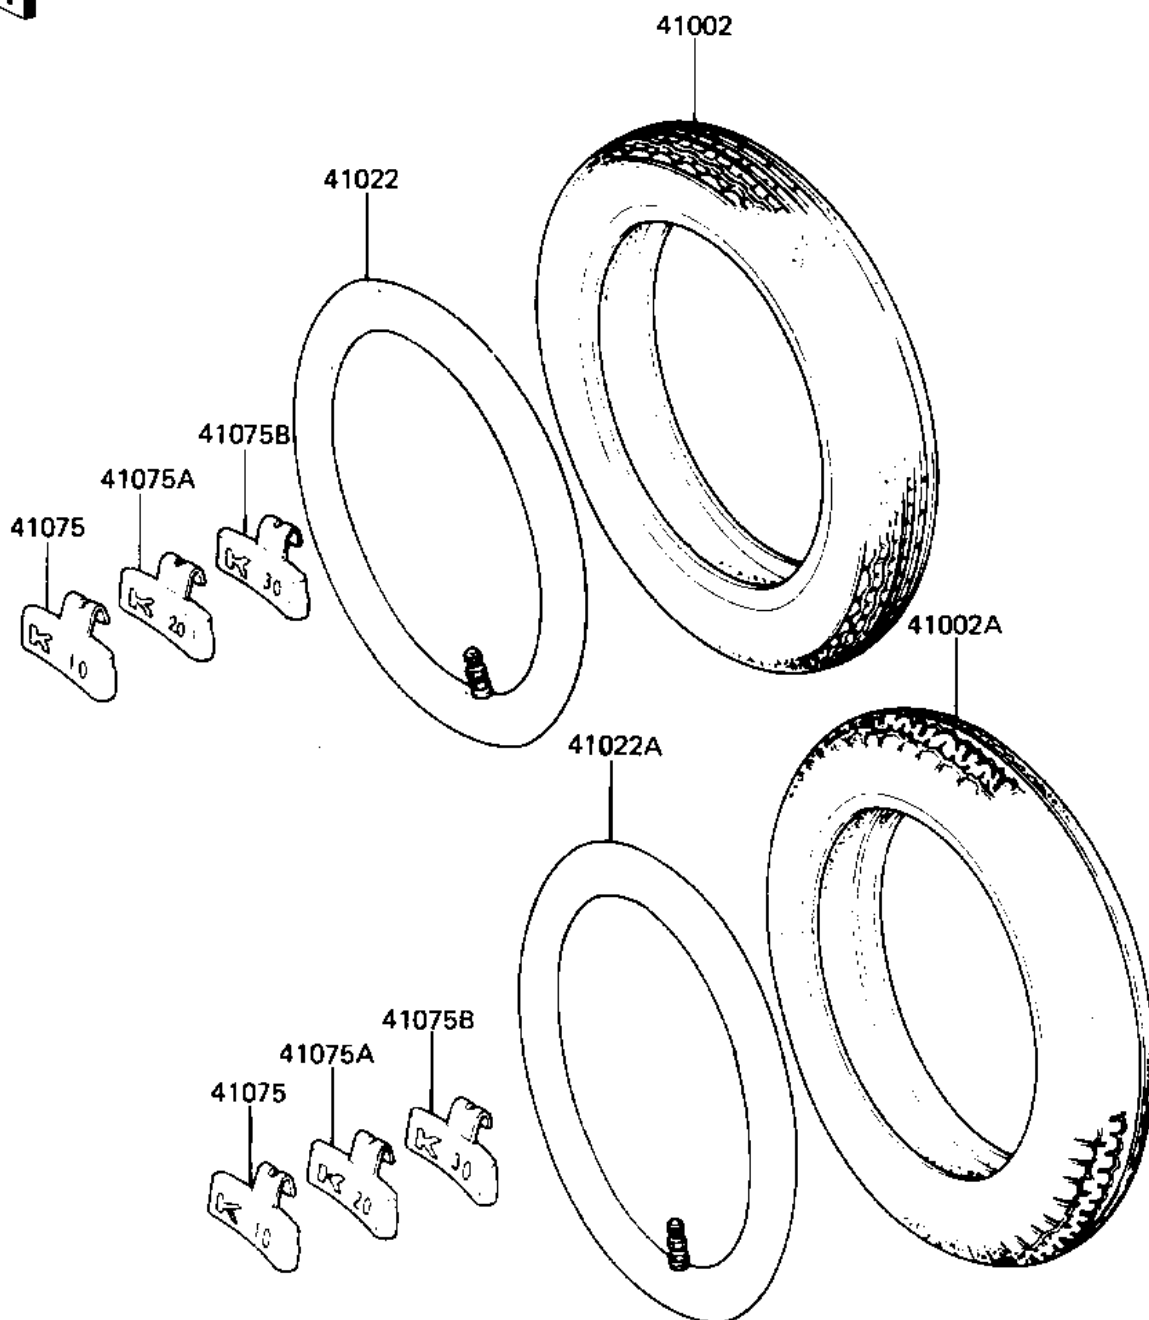

1981 KZ440 Belt PARTS DIAGRAM

TIRES ('81-'83 D2/D3/D4/D5)

F2210-0001

1981 KZ440 Belt PARTS LIST

TIRES ('81-'83 D2/D3/D4/D5)

ITEM NAME	PART NUMBER	QUANTITY
TIRE 325S-19 Y986 F (Ref # 41002)	41002-1070	1
TIRE 130/90-16Y987C R (Ref # 41002A)	41002-1134	1
TUBE,3.0/3.25/3.60-19 (Ref # 41022)	41022-1019	1
TUBE 130/90-16 (Ref # 41022)	41022-1017	1
BALANCER-WHEEL,10G (Ref # 41075)	41075-1011	1
BALANCER-WHEEL,20G (Ref # 41075A)	41075-1012	1
BALANCER-WHEEL,30G (Ref # 41075B)	41075-1013	1