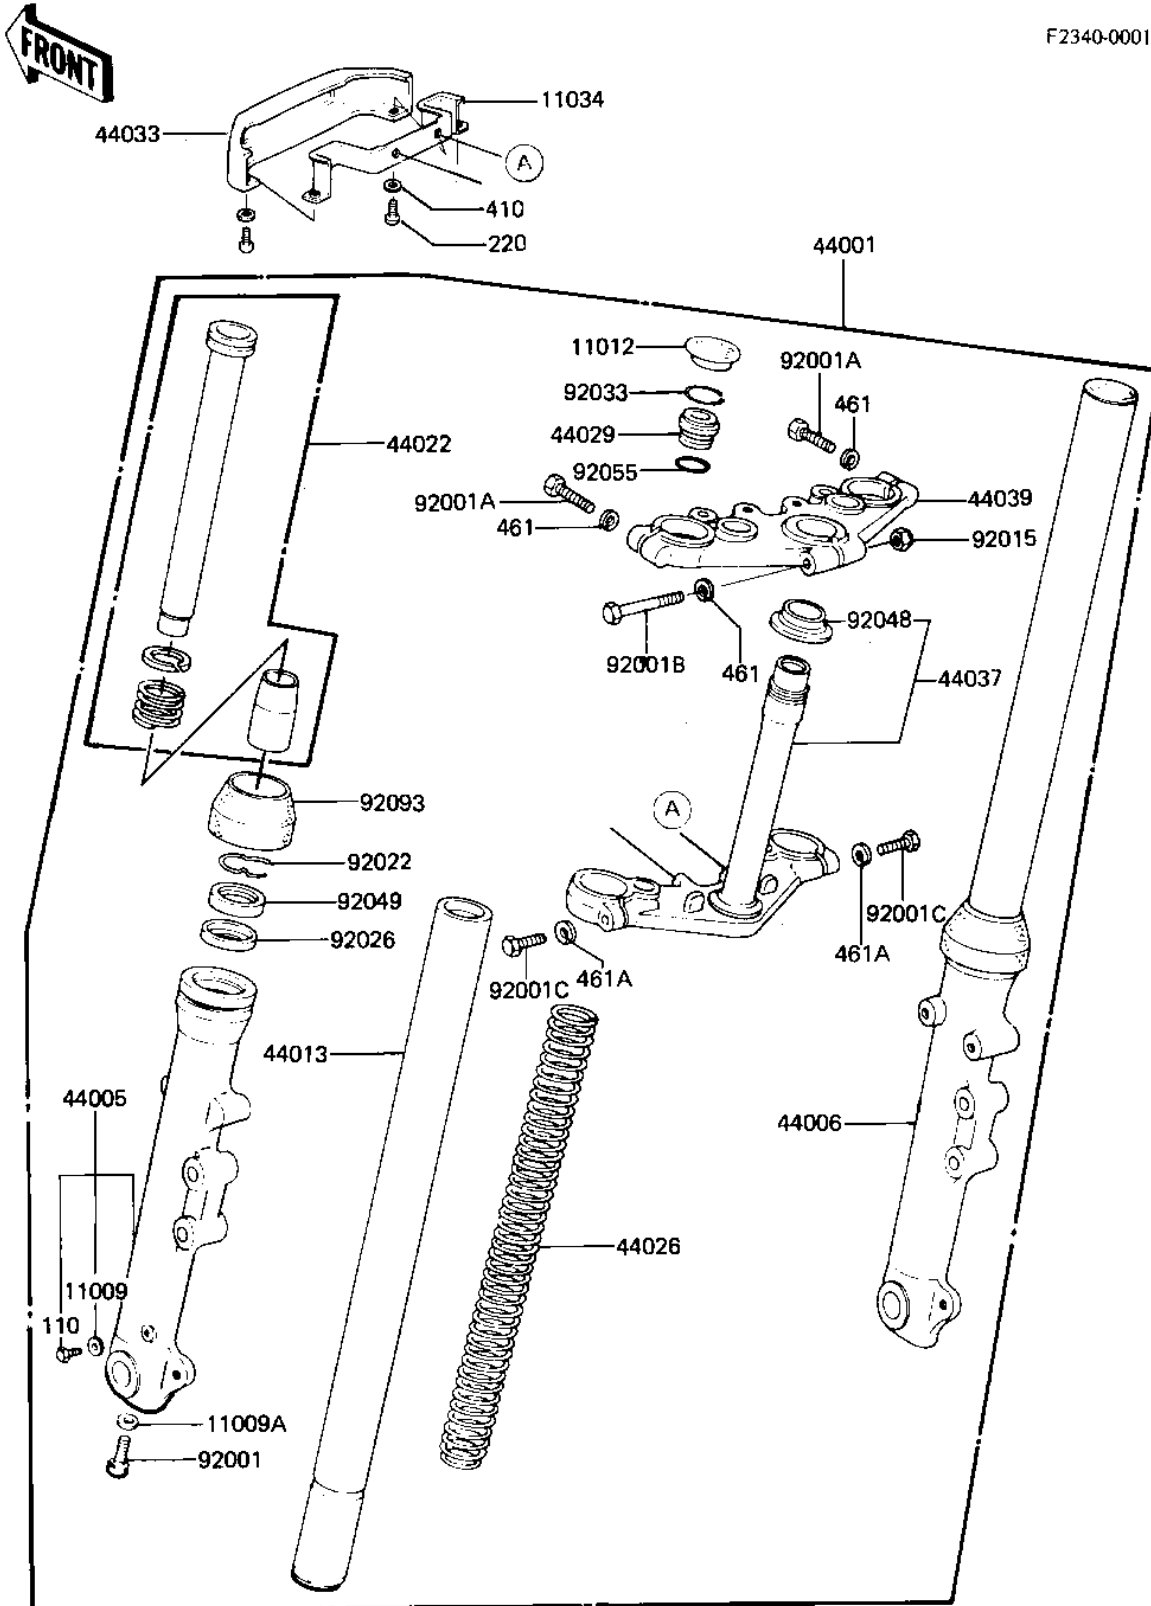

1981 KZ440 Belt PARTS DIAGRAM

FRONT FORK (KZ440-D2/D3)

F2340-0001

1981 KZ440 Belt PARTS LIST

FRONT FORK (KZ440-D2/D3)

ITEM NAME	PART NUMBER	QUANTITY
GASKET,DRAIN PLUG (Ref # 11009)	44045-047	1
GASKET,FORK CYL BOLT (Ref # 11009A)	44045-051	1
CAP,RUBBER,FORK TOP (Ref # 11012)	11012-1021	1
BRACKET,FORK COVER (Ref # 11034)	11034-1698	1
FORK-FRONT (Ref # 44001)	44001-1214	1
TUBE,LH,FORK OUTER (Ref # 44005)	44005-1029	1
TUBE,RH,FORK OUTER (Ref # 44006)	44006-1029	1
TUBE,FORK INNER (Ref # 44013)	44013-1025	1
CYLINDER-FORK (Ref # 44022)	44022-1028	1
SPRING,FORK INNER (Ref # 44026)	44026-1037	1
GUIDE,SPRING (Ref # 44029)	44029-022	1
COVER,FORK (Ref # 44033)	44033-1042	1
STEM,STEERING (Ref # 44037)	44037-1014	1
HEAD,STEERING STEM (Ref # 44039)	44039-1023	1
BOLT,FORK CYLINDER (Ref # 92001)	44041-078	1
BOLT,HEX HEAD,8X40 (Ref # 92001A)	92001-1063	1
BOLT,HEX HEAD,8X55 (Ref # 92001B)	92001-1064	1
BOLT,HEX HEAD 10X35 (Ref # 92001C)	92001-1252	1
NUT,LOCK,8MM (Ref # 92015)	92015-1124	1
RING,OIL SEAL STOPER (Ref # 92022)	44043-057	1
SPACER,FORK (Ref # 92026)	92026-1005	1
CIRCLIP (Ref # 92033)	44044-023	1
CONE STRNG STEM BERNG (Ref # 92048)	92047-006	1
OIL SEAL,FORK (Ref # 92049)	92049-1077	1
"O" RING (Ref # 92055)	44046-025	1
DUST SHIELD,FORK (Ref # 92093)	92093-1063	1
BOLT HEX HEAD 6X8 (Ref # 110)	110B0608	1
SCREW PAN HEAD 4X10 (Ref # 220)	220B0410	1
WASHER PLAIN 4MM (Ref # 410)	410B0400	1

1981 KZ440 Belt PARTS LIST

FRONT FORK (KZ440-D2/D3)

ITEM NAME	PART NUMBER	QUANTITY
WASHER SPRING 8MM (Ref # 461)	461F0800	1
WASHER SPRING 10MM (Ref # 461A)	461F1000	1