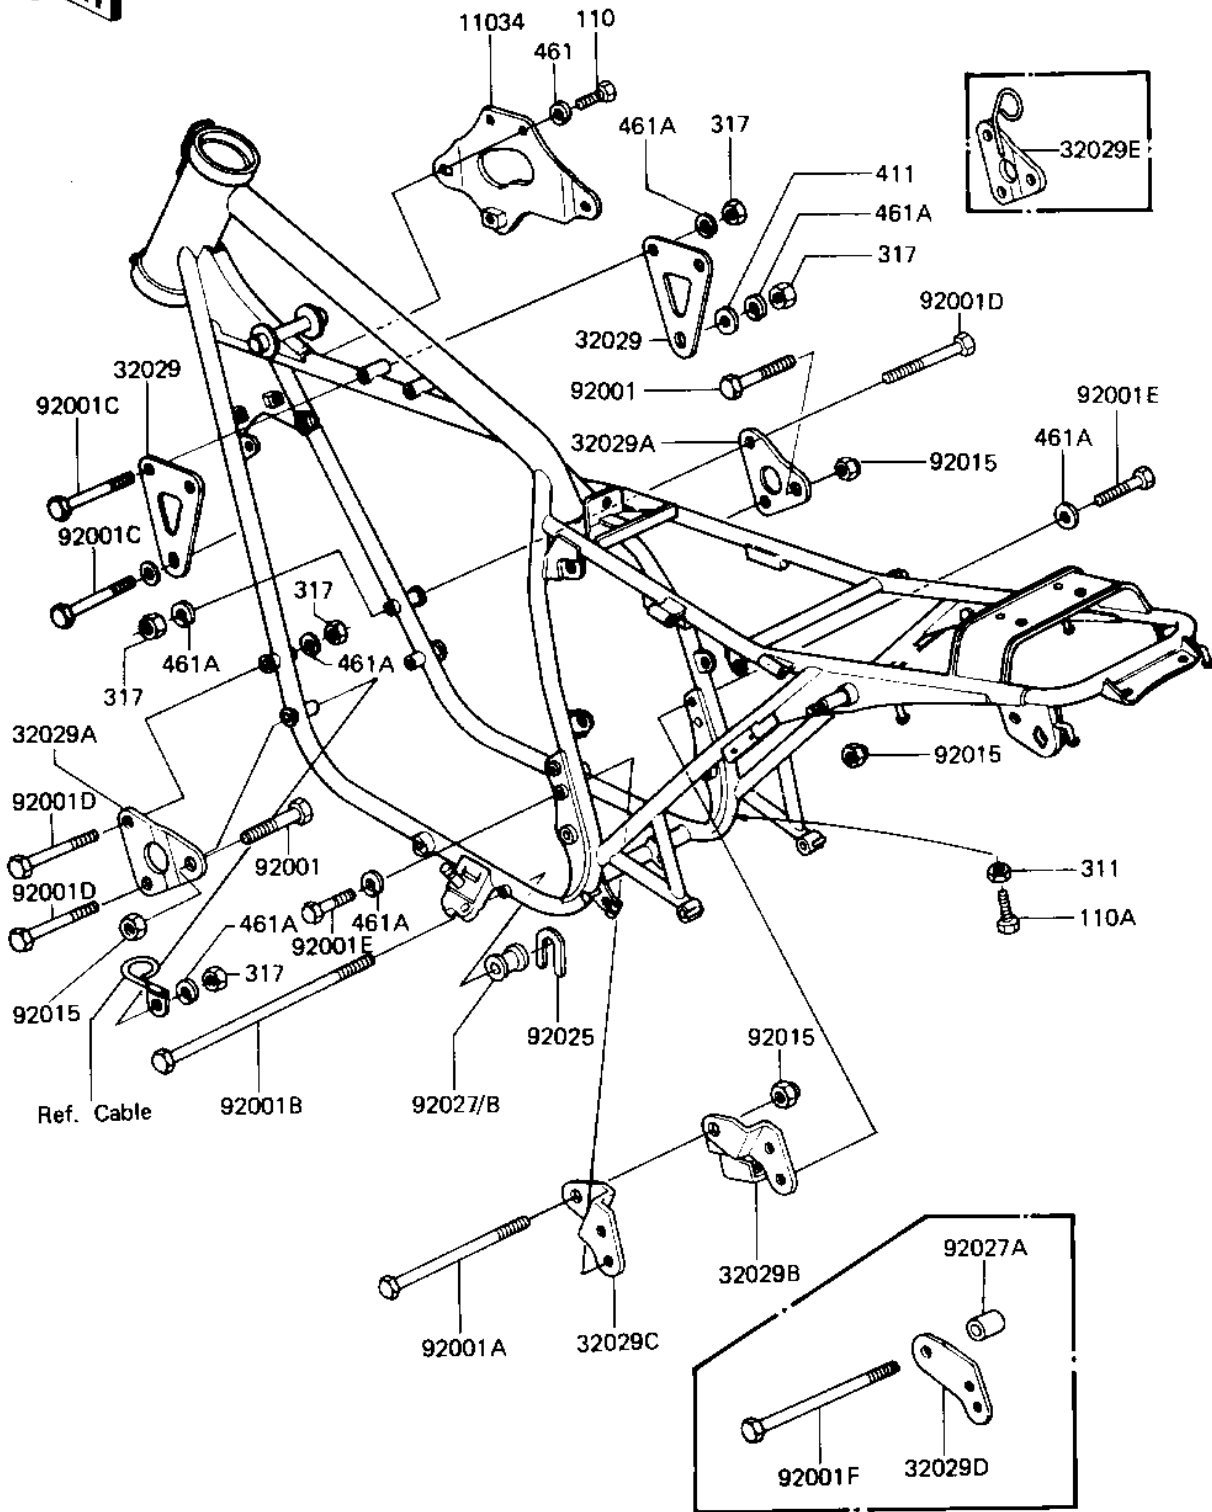

1981 KZ440 Belt PARTS DIAGRAM

FRAME FITTINGS ('81-'83 D2/D3/D4/D5)

F 2131-0036

1981 KZ440 Belt PARTS LIST

FRAME FITTINGS ('81-'83 D2/D3/D4/D5)

ITEM NAME	PART NUMBER	QUANTITY
BRACKET,IGNITION COIL (Ref # 11034)	11034-1938	1
BRACKET,ENGINE,HEAD (Ref # 32029)	32029-1097	1
BRACKET,ENGINE,FRONT (Ref # 32029A)	32029-1098	1
BRACKET,ENG,REAR,R.H. (Ref # 32029B)	32029-1099	1
BRACKET,ENG REAR,L.H. (Ref # 32029C)	32029-1100	1
BOLT,HEX HEAD,10X50 (Ref # 92001)	92001-1254	1
BOLT,HEX HEAD,10X200 (Ref # 92001A)	92001-1260	1
BOLT,10X300,REAR LOWR (Ref # 92001B)	92001-1272	1
BOLT,FLANGED,8X60 (Ref # 92001C)	92001-1581	1
BOLT-FLANGE (Ref # 92001D)	92001-1582	1
BOLT,FLANGED,8X35 (Ref # 92001E)	92001-1577	1
NUT,10MM (Ref # 92015)	92015-1429	1
SHIM-ENG FIT FR,0.5MM (Ref # 92025)	92025-053	1
COLLAR,ENG MOUNTING (Ref # 92027)	92027-160	1
COLLAR (Ref # 92027B)	92027-250	1
BOLT-UPSET 6X14 (Ref # 110)	112B0614	1
BOLT-UPSET,6X20 (Ref # 110A)	112G0620	1
NUT 6MM (Ref # 311)	311B0600	1
NUT,8M/M (Ref # 317)	317B0800	1
WASHER PLAIN 8MM (Ref # 411)	411B0800	1
WASHER SPRING 6MM (Ref # 461)	461F0600	1
WASHER SPRING 8MM (Ref # 461A)	461F0800	1