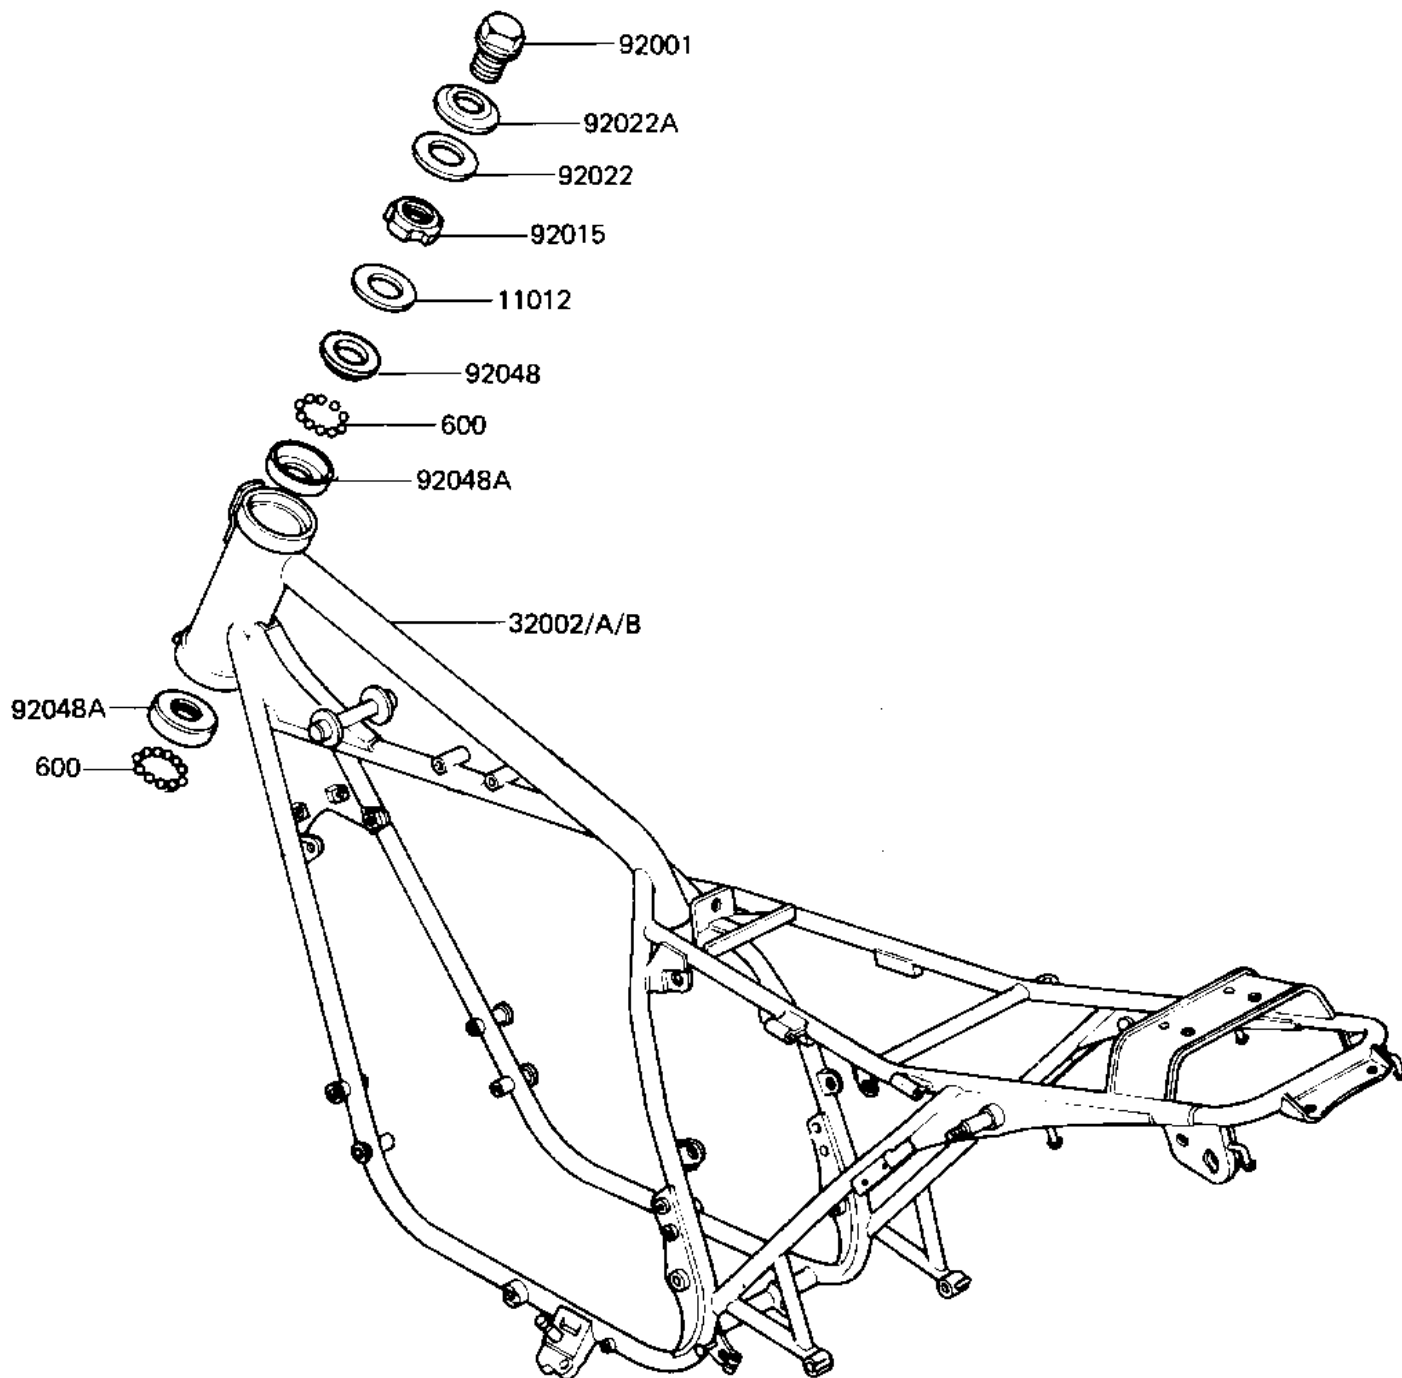

1981 KZ440 Belt PARTS DIAGRAM

FRAME ('81-'83 D2/D3/D4/D5)

F2120-0144

1981 KZ440 Belt PARTS LIST

FRAME ('81-'83 D2/D3/D4/D5)

ITEM NAME	PART NUMBER	QUANTITY
CAP, STEERING STEM (Ref # 11012)	46098-016	1
FRAME-COMP (Ref # 32002)	32002-1248	1
BOLT,STEERG STEM HEAD (Ref # 92001)	92007-031	1
NUT STEERING STEM LCK (Ref # 92015)	92090-007	1
WASHER,WAVE (Ref # 92022)	46100-003	1
WASHER,STEERG STM HD (Ref # 92022A)	92022-230	1
CONE STRNG STEM BERNG (Ref # 92048)	92047-006	1
RACE STRNG STEM BERNG (Ref # 92048A)	92048-006	1
BALL STEEL 1/4' (Ref # 600)	600A0800	1