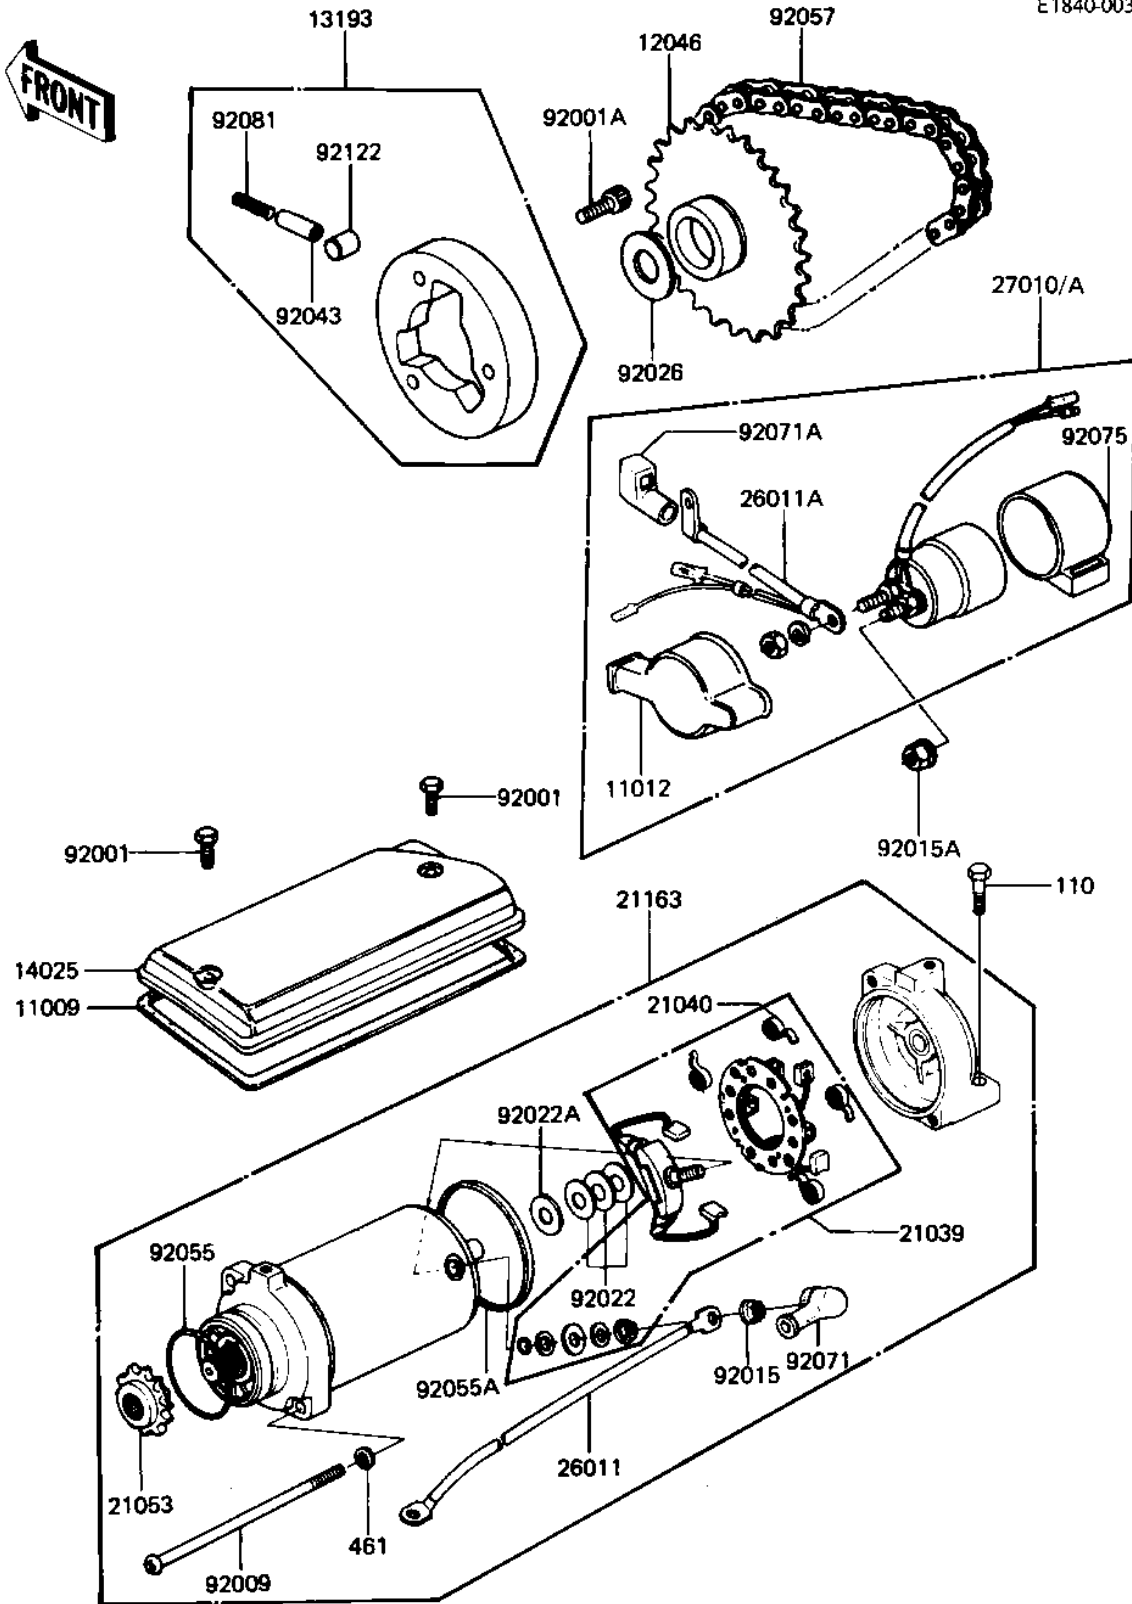

1981 KZ440 Belt PARTS DIAGRAM

STARTER MOTOR/STARTER CLUTCH ('81-'83 D2)

E1840-0036

1981 KZ440 Belt PARTS LIST

STARTER MOTOR/STARTER CLUTCH ('81-'83 D2)

ITEM NAME	PART NUMBER	QUANTITY
GASKET,STARTER COVER (Ref # 11009)	11009-1006	1
COVER MAGNETIC SWITCH (Ref # 11012)	21141-004	1
SPROCKET,ONWAY CLUTCH (Ref # 12046)	12046-1030	1
CLUTCH ASSY,STARTER (Ref # 13193)	13193-1001	1
COVER,STARTER (Ref # 14025)	14025-1284	1
BRUSH SET,CARBON (Ref # 21039)	21039-1005	1
SPRING,CARBON BRUSH (Ref # 21040)	21040-1002	1
SPROCKET STARTNG MOT (Ref # 21053)	21053-002	1
MOTOR ASSY,STARTER (Ref # 21163)	21163-1011	1
WIRE STRTER MOT LEAD (Ref # 26011)	26010-035	1
WIRE LEAD MAG SWITCH (Ref # 26011A)	26011-1107	1
SWITCH,MAGNETIC (Ref # 27010)	27010-1040	1
BOLT,6X10 (Ref # 92001)	92001-1151	1
BOLT (Ref # 92001A)	120P0816	1
SCREW,PAN HEAD,6X119 (Ref # 92009)	92009-1097	1
NUT-6MM (Ref # 92015)	92015-1078	1
NUT,LOCK 6MM (Ref # 92015A)	92017-014	1
WASHER,THRUST,0.2T (Ref # 92022)	21025-011	1
WASHER,THRUST,0.8T (Ref # 92022A)	92022-1132	1
SPACER,25X40X1 (Ref # 92026)	92026-1004	1
PIN (Ref # 92043)	92043-087	1
"O" RING,42.8MM (Ref # 92055)	21027-005	1
"O" RING,STARTER MOTR (Ref # 92055A)	92055-1086	1
CHAIN,DYNAMO (Ref # 92057)	92057-1009	1
CAP,STARTING MOTOR (Ref # 92071)	21017-020	1
CAP,MAG SWTCH TERMNL (Ref # 92071A)	21017-021	1
DAMPER MAG SWITCH SHK (Ref # 92075)	21064-002	1
SPRING (Ref # 92081)	92081-110	1
ROLLER (Ref # 92122)	92122-004	1

1981 KZ440 Belt PARTS LIST

STARTER MOTOR/STARTER CLUTCH ('81-'83 D2)

ITEM NAME	PART NUMBER	QUANTITY
BOLT-UPSET (Ref # 110)	112G0625	1
WASHER SPRING 6MM (Ref # 461)	461F0600	1