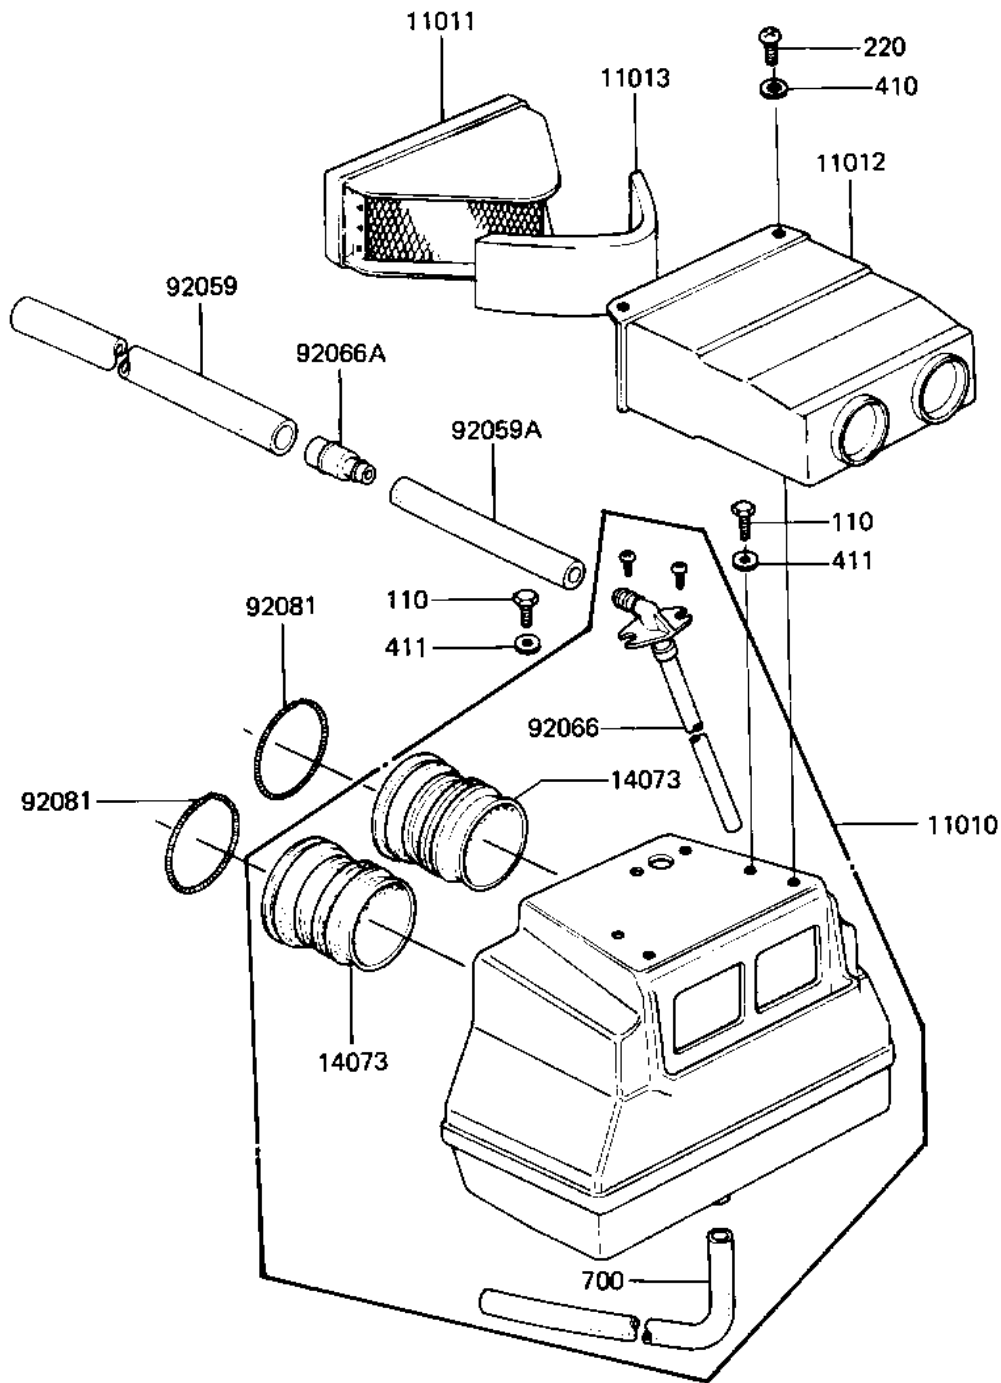

## 1981 KZ440 Belt PARTS DIAGRAM

AIR CLEANER ('81-'83 D2/D3/D4/D5)

E1130-0001

## 1981 KZ440 Belt PARTS LIST

AIR CLEANER ('81-'83 D2/D3/D4/D5)

| ITEM NAME                            | PART NUMBER | QUANTITY |
|--------------------------------------|-------------|----------|
| FILTER-ASSY-AIR (Ref # 11010)        | 11010-5042  | 1        |
| CASE,ELEMENT (Ref # 11011)           | 11011-1043  | 1        |
| CAP,AIR CLEANER (Ref # 11012)        | 11012-1086  | 1        |
| ELEMENT,AIR CLNR (Ref # 11013)       | 11013-1027  | 1        |
| DUCT,AIR CLEANER (Ref # 14073)       | 14073-1034  | 1        |
| TUBE,14X20X135,BRETHR (Ref # 92059)  | 92059-1094  | 1        |
| TUBE,7.5X12.5X155,RBR (Ref # 92059A) | 92059-1097  | 1        |
| PLUG,BREATHER (Ref # 92066)          | 92066-1046  | 1        |
| PLUG,TUBE FITTING (Ref # 92066A)     | 92066-1047  | 1        |
| SPRING (Ref # 92081)                 | 92081-1177  | 1        |
| BOLT-UPSET,6X12 (Ref # 110)          | 112G0612    | 1        |
| SCREW PAN HEAD 6X16 (Ref # 220)      | 220B0616    | 1        |
| WASHER PLAIN 6MM (Ref # 410)         | 410B0600    | 1        |
| WASHER PLAIN 6MM (Ref # 411)         | 411B0600    | 1        |
| TUBE-PVC,6X250 (Ref # 700)           | 700Q06250   | 1        |