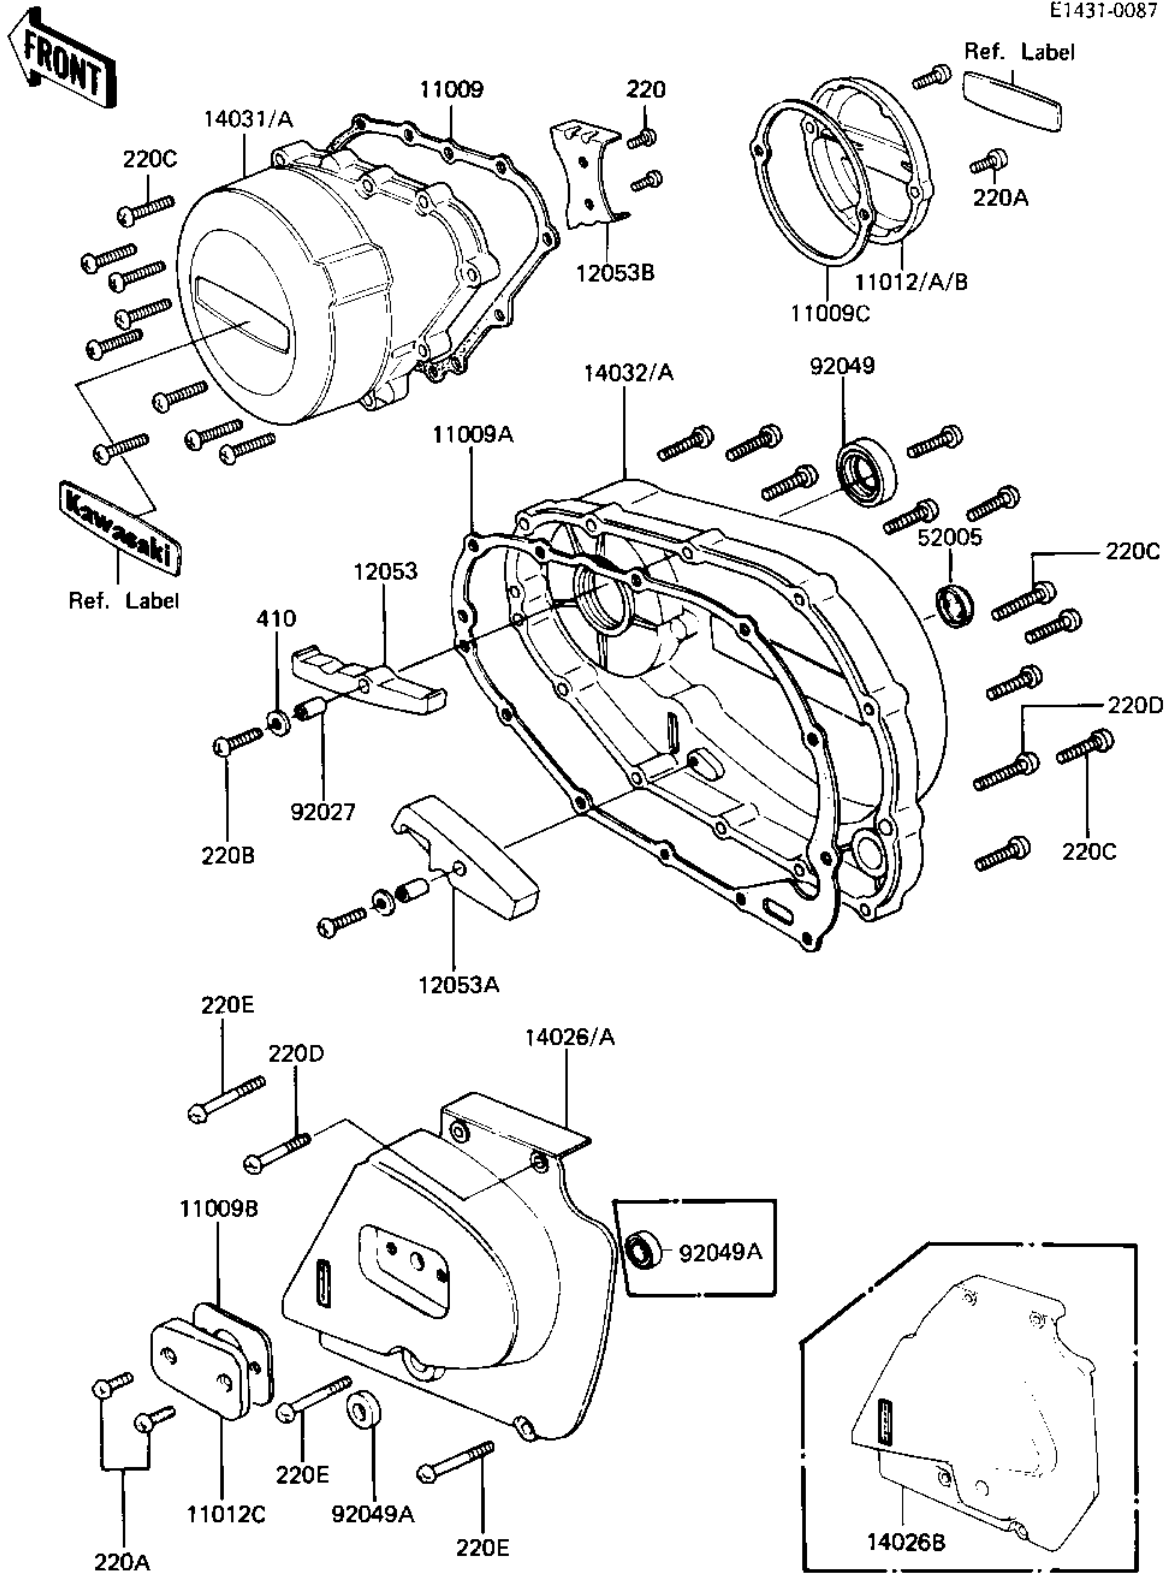

1981 KZ440 Belt PARTS DIAGRAM

ENGINE COVERS ('81-'83 D2/D3/D4/D5)

E1431-0087

1981 KZ440 Belt PARTS LIST

ENGINE COVERS ('81-'83 D2/D3/D4/D5)

ITEM NAME	PART NUMBER	QUANTITY
GASKET,GENERATER COV. (Ref # 11009)	11009-1032	1
GASKET,CLUTCH COVER (Ref # 11009A)	11009-1033	1
GASKET,CLUTCH ADJ CAP (Ref # 11009B)	14049-004	1
GASKET,BREAKER COVER (Ref # 11009C)	14050-010	1
COVERBRK POINT,BUFF (Ref # 11012B)	14027-019-80	1
COVER,CLUTCH ADJUSTNG (Ref # 11012C)	14028-006-80	1
GUIDE,PRIMARY CHAIN (Ref # 12053)	12053-1004	1
GUIDE,PRIMARY CHAIN (Ref # 12053A)	12053-1005	1
GUIDE,CHAIN (Ref # 12053B)	12053-1014	1
COVER CHAIN (Ref # 14026)	14026-1011-80	1
COVER,GENERATOR,BUFF (Ref # 14031)	14031-1023	1
COVER,CLUTCH (Ref # 14032)	14032-1038	1
GAUGE,OIL LEVEL (Ref # 52005)	52005-1009	1
COLLAR,8X15 (Ref # 92027)	92027-1079	1
OIL SEAL,R.H CRNKSFT (Ref # 92049)	92050-065	1
OIL SEAL,TB13225.5 (Ref # 92049A)	92051-005	1
SCREW PAN HEAD 5X8 (Ref # 220)	220B0508	1
SCREW PAN HEAD 6X18 (Ref # 220A)	220B0618	1
SCREW PAN HEAD 6X25 (Ref # 220B)	220B0625	1
SCREW PAN HEAD 6X30 (Ref # 220C)	220B0630	1
SCREW PAN HEAD 6X40 (Ref # 220D)	220B0640	1
SCREW PAN HEAD 6X50 (Ref # 220E)	220B0650	1
WASHER PLAIN 6MM (Ref # 410)	410B0600	1