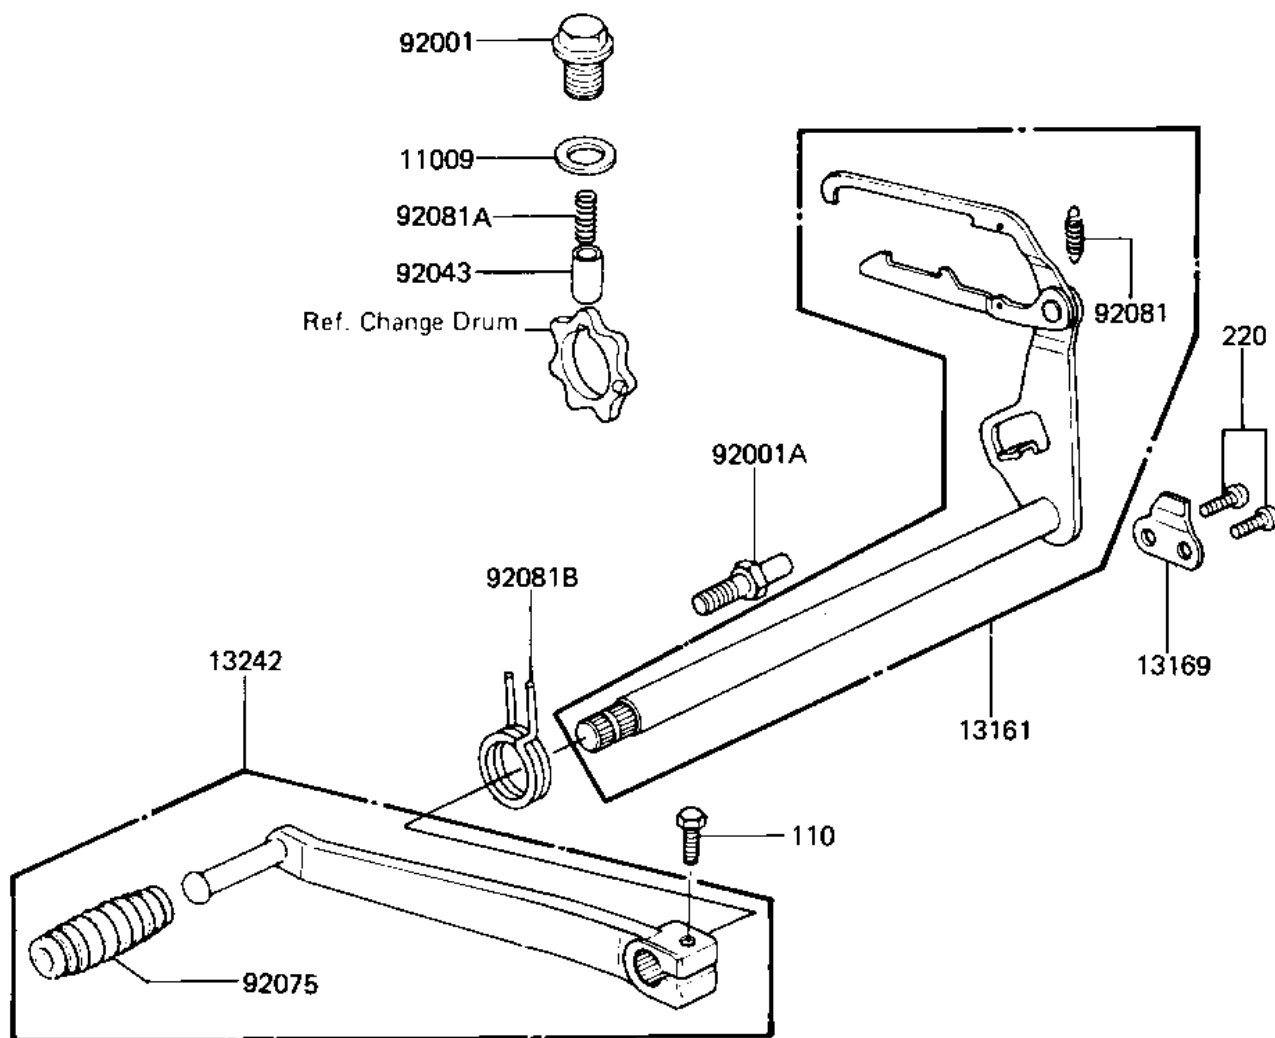

## 1981 KZ440 Belt PARTS DIAGRAM

GEAR CHANGE MECHANISM ('81-'83 D2/D3/D4/

E1370-0001

## 1981 KZ440 Belt PARTS LIST

GEAR CHANGE MECHANISM ('81-'83 D2/D3/D4/

ITEM NAME	PART NUMBER	QUANTITY
GASKET,15.5X22X1 (Ref # 11009)	11009-1008	1
LEVER COMP,CHNG SHAFT (Ref # 13161)	13161-1001	1
PLATE,GEAR SHIFT LEV (Ref # 13169)	13169-011	1
PEDAL ASSY,GEAR CHANG (Ref # 13242)	13242-1019	1
BOLT,NEUTRAL POSITION (Ref # 92001)	92001-1037	1
BOLT,RETURN SPRING (Ref # 92001A)	92001-1401	1
PIN-NEUTRAL POSITION (Ref # 92043)	92043-076	1
DAMPER,CHANGE PEDAL (Ref # 92075)	92160-1036	1
SPRING-CHANGE LEVER (Ref # 92081)	92081-076	1
SPRING (Ref # 92081A)	92081-112	1
SPRING,CHG PEDL RTRN (Ref # 92081B)	92083-028	1
BOLT-UPSET,6X20 (Ref # 110)	112G0620	1
SCREW PAN HEAD 6X16 (Ref # 220)	220B0616	1