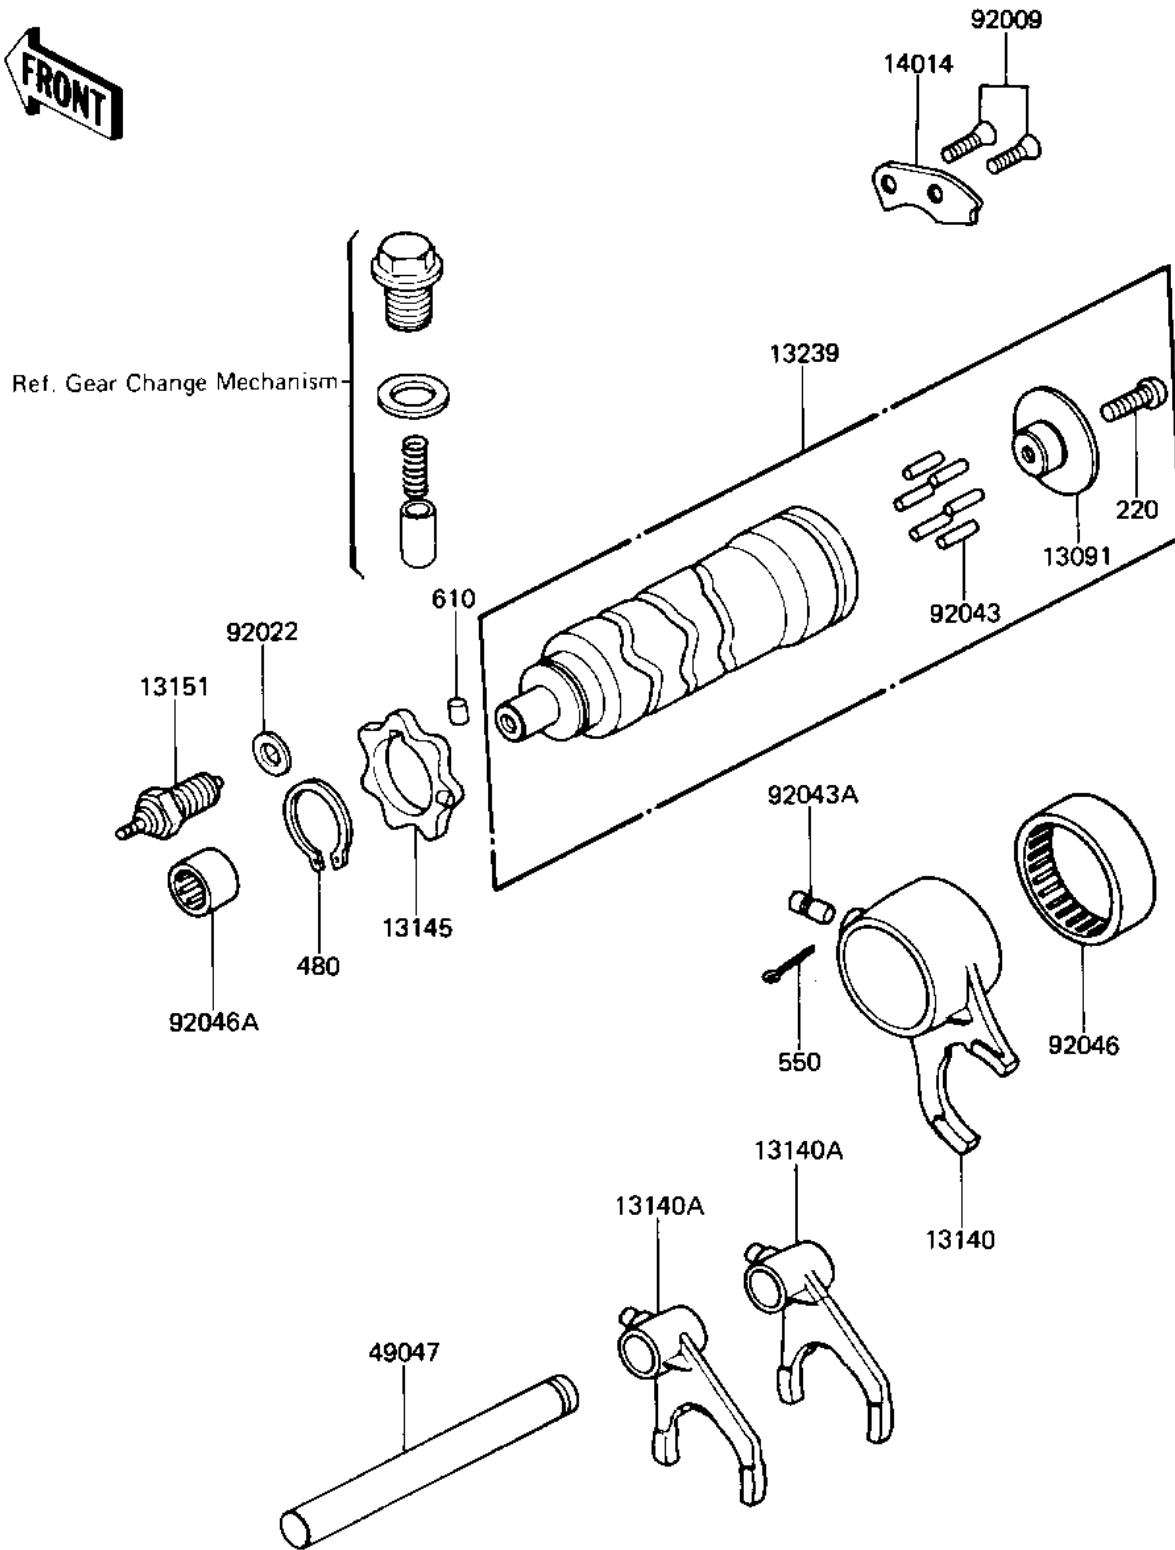

1981 KZ440 Belt PARTS DIAGRAM

GEAR CHANGE DRUM & FORKS ('81-'83 D2/D3/

E1362-0001

1981 KZ440 Belt PARTS LIST

GEAR CHANGE DRUM & FORKS ('81-'83 D2/D3/

ITEM NAME	PART NUMBER	QUANTITY
PLATE,SHIFT DRUM PIN (Ref # 13091)	13142-016	1
FORK-SHIFT,5TH&TOP (Ref # 13140)	13140-1053	1
FORK-SHIFT,1,4&2,3 (Ref # 13140A)	13140-1067	1
CAM-CHANGE DRUM (Ref # 13145)	13145-1058	1
SWITCH,NEUTRAL (Ref # 13151)	13151-1007	1
DRUM ASSY,CHANGE (Ref # 13239)	13239-1011	1
PLATE,SIFT DRM POSITN (Ref # 14014)	14014-1001	1
ROD,SHIFT (Ref # 49047)	13209-022	1
SCREW,CSK,6X16 (Ref # 92009)	92009-1007	1
GASKET CHECK VALVE (Ref # 92022)	92065-058	1
PIN GEAR CHANGE DRUM (Ref # 92043)	92042-014	1
DOWEL PIN,8X18 (Ref # 92043A)	92042-021	1
BRG,NEDL,37BTM4312 (Ref # 92046)	92046-051	1
BEARING,NEEDLE,HK1210 (Ref # 92046A)	92046-1010	1
SCREW PAN HEAD 6X14 (Ref # 220)	220B0614	1
CIRCLIP,30MM (Ref # 480)	480J3000	1
PIN COTTER 3.0X20 (Ref # 550)	550D3020	1
PIN-DOWEL,4X6 (Ref # 610)	610A0406	1