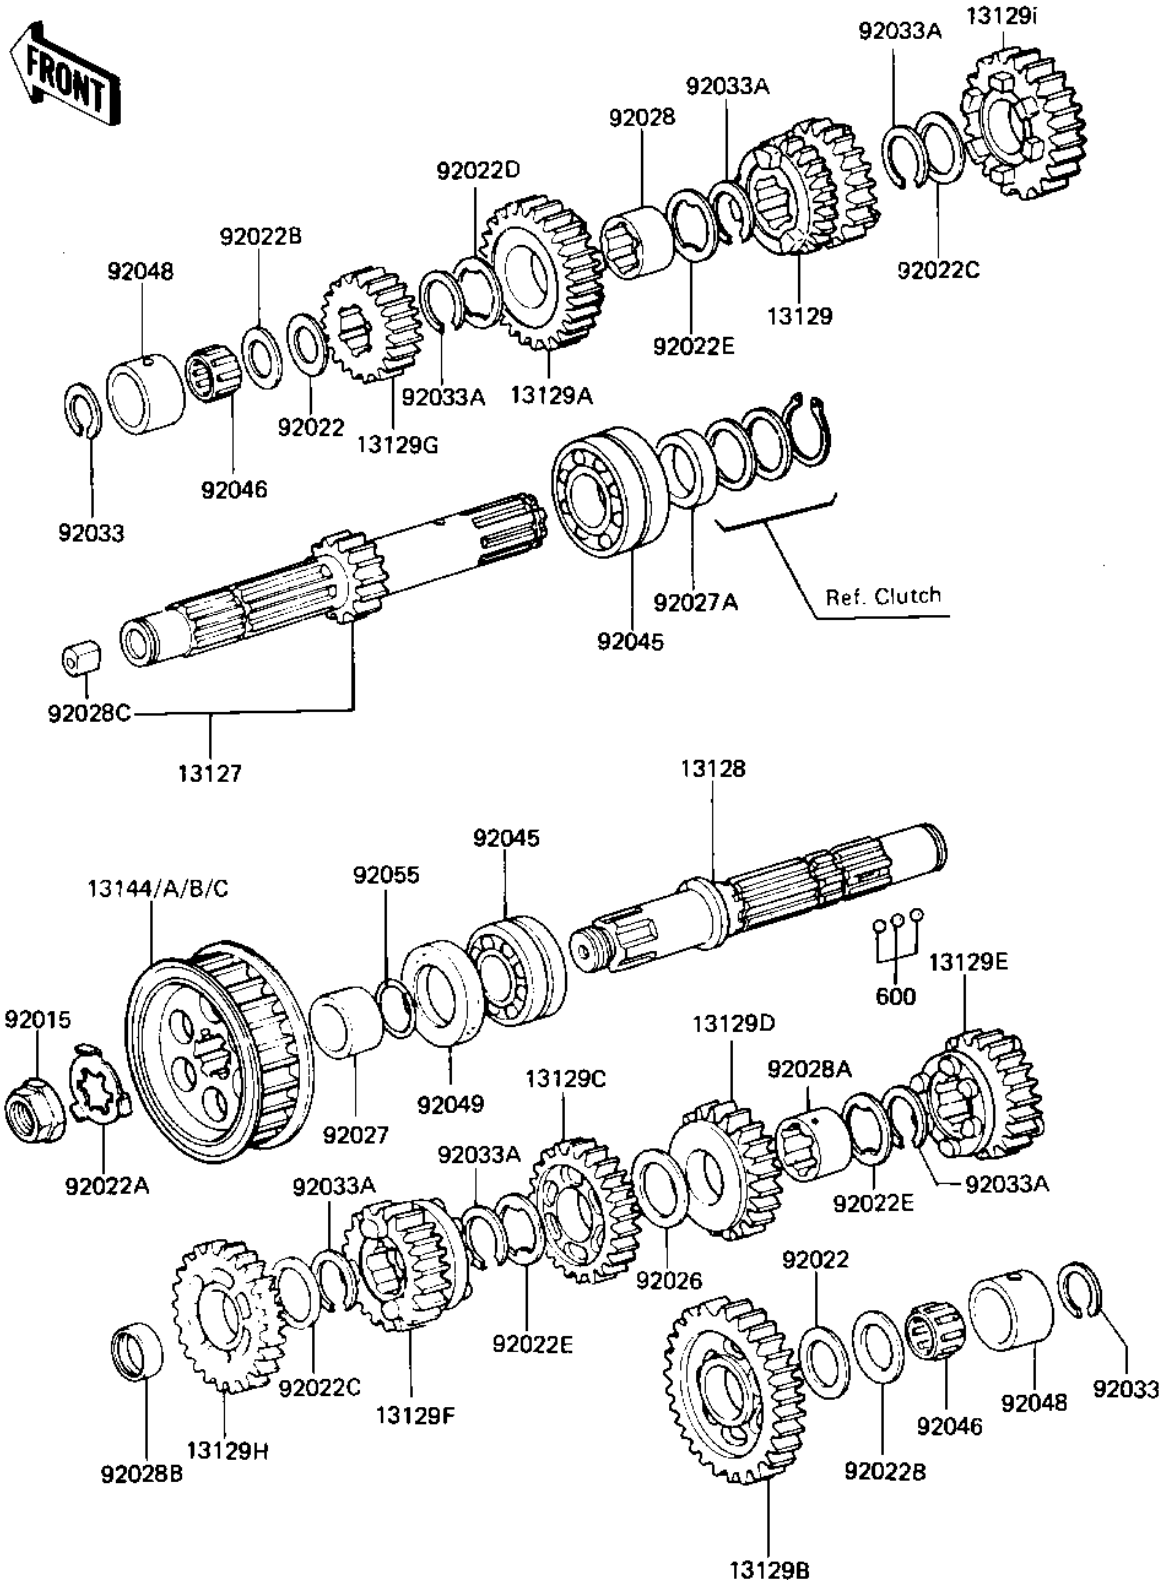

1981 KZ440 Belt PARTS DIAGRAM

TRANSMISSION ('81-'83 D2/D3/D4/D5)

E1361-0020

1981 KZ440 Belt PARTS LIST

TRANSMISSION ('81-'83 D2/D3/D4/D5)

ITEM NAME	PART NUMBER	QUANTITY
SHAFT,DRIVE,13T (Ref # 13127)	13127-1004	1
SHAFT,OUTPUT (Ref # 13128)	13128-1015	1
3RD-4TH GEAR,DRV SHFT (Ref # 13129)	13129-1054	1
TOP GEAR,DRV SHAFT (Ref # 13129A)	13129-1055	1
LOW GEAR,OUTPUT SHAFT (Ref # 13129B)	13129-1056	1
3RD GEAR,OUTPUT SHAFT (Ref # 13129C)	13129-1058	1
4TH GEAR,OUTPUT SHAFT (Ref # 13129D)	13129-1059	1
5TH GEAR,OUTPUT SHAFT (Ref # 13129E)	13129-1060	1
TOP GEAR,OUTPUT SHAFT (Ref # 13129F)	13129-1061	1
2ND GEAR,DRV SHAFT (Ref # 13129G)	13129-1062	1
2ND GEAR,OUTPUT,28T (Ref # 13129H)	13129-1172	1
GEAR,INPUT5TH,23T (Ref # 13129I)	13129-1277	1
ENGINE SPROCKET,22T (Ref # 13144)	13144-1035	1
NUT,20MM (Ref # 92015)	92015-1254	1
WASHER THRUST (Ref # 92022)	92022-112	1
WASHER,CLAW (Ref # 92022A)	92022-1170	1
SHIM-KICK SHAFT (Ref # 92022B)	92022-144	1
WASHER-PLAIN 25MM (Ref # 92022C)	92022-159	1
WASHER-LOCK (Ref # 92022D)	92024-033	1
WASHER-LOCK (Ref # 92022E)	92024-038	1
WASHER,THRUST (Ref # 92026)	92026-079	1
COLLAR,ENG SPROCKET (Ref # 92027)	92027-288	1
COLLAR (Ref # 92027A)	92027-289	1
BUSHING,OUTPUT 3RD GR (Ref # 92028)	92028-1002	1
BUSHING,OUTPUT GEAR (Ref # 92028A)	92028-1268	1
BUSHING,2ND GEAR (Ref # 92028B)	92028-1177	1
BUSHING,DRIVE SHAFT (Ref # 92028C)	92028-155	1
CIRCLIP (Ref # 92033)	92033-015	1
CIRCLIP (Ref # 92033A)	92033-026	1

1981 KZ440 Belt PARTS LIST

TRANSMISSION ('81-'83 D2/D3/D4/D5)

ITEM NAME	PART NUMBER	QUANTITY
BEARING,B,5205ANX4PX (Ref # 92045)	92045-031	1
BRG,N,20R25139 (Ref # 92046)	92046-044	1
RACE,OUT & DRV SHAFT (Ref # 92048)	92048-1001	1
OIL SEAL SC325210 (Ref # 92049)	92050-024	1
"O" RING (Ref # 92055)	92055-035	1
BALL STEEL 5/32' (Ref # 600)	600A0500	1