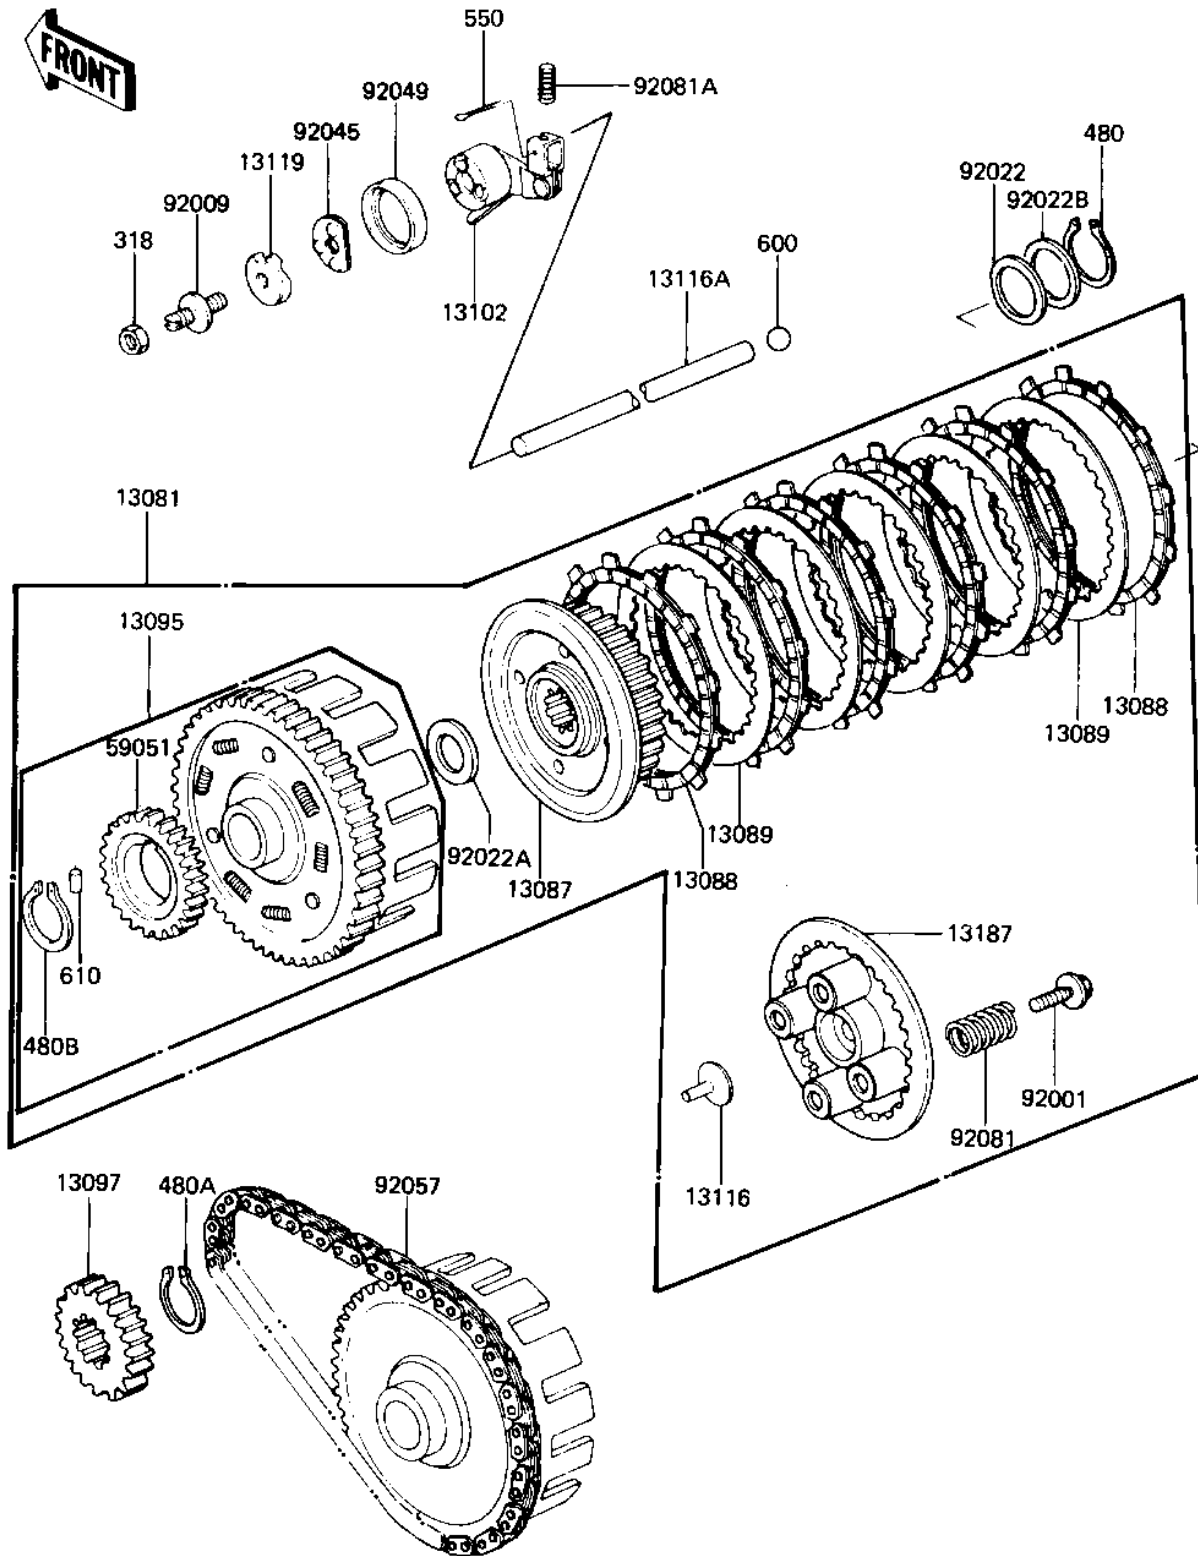

1981 KZ440 Belt PARTS DIAGRAM

CLUTCH (KZ440-D2)

E1350-0001

1981 KZ440 Belt PARTS LIST

CLUTCH (KZ440-D2)

ITEM NAME	PART NUMBER	QUANTITY
CLUTCH-ASSY (Ref # 13081)	13081-1019	1
HUB,CLUTCH (Ref # 13087)	13087-040	1
PLATE,FRICTION (Ref # 13088)	13088-1001	1
PLATE,CLUTCH STEEL (Ref # 13089)	13089-026	1
HOUSING,CLUTCH (Ref # 13095)	13095-1008	1
SPROCKET,PRIMARY (Ref # 13097)	13121-030	1
RELEASE, CLUTCH (Ref # 13102)	13102-1004	1
PUSHER,CLTCH SPRG PLT (Ref # 13116)	13116-029	1
ROD,PUSH,CLUTCH (Ref # 13116A)	13116-1017	1
CAM,RELEASE,CLUTCH (Ref # 13119)	13119-1003	1
PLATE,CLUTCH SPRING (Ref # 13187)	13187-1003	1
GEAR,OIL PUMP,34T (Ref # 59051)	59051-1001	1
BOLT,CLUTCH SPR FITT (Ref # 92001)	92001-1066	1
SCREW,SLOTTED,8M/M (Ref # 92009)	92009-1009	1
WASHER-THRUST (Ref # 92022)	92022-225	1
WASHER,CLUTCH THRUST (Ref # 92022A)	92022-288	1
WASHER,CLUTCH TRUST (Ref # 92022B)	92022-302	1
BEARING,BALL,CLUTCH (Ref # 92045)	92045-1001	1
OIL SEAL,CLUTCH RELES (Ref # 92049)	92049-1003	1
CHAIN,PRIMARY DRIVE (Ref # 92057)	13122-005	1
SPRING,CLUTCH (Ref # 92081)	92081-1033	1
SPRING,CLUTCH RETURN (Ref # 92081A)	92081-1058	1
NUT 8MM (Ref # 318)	318B0800	1
CIRCLIP 24MM (Ref # 480)	480J2400	1
CIRCLIP,30MM (Ref # 480A)	480J3000	1
CIRCLIP, 38MM (Ref # 480B)	480J3800	1
PIN COTTER 1.6X15 (Ref # 550)	550D1615	1
BALL STEEL 3/8' (Ref # 600)	600A1200	1
PIN, DOWELL, 6X6 (Ref # 610)	610A0606	1