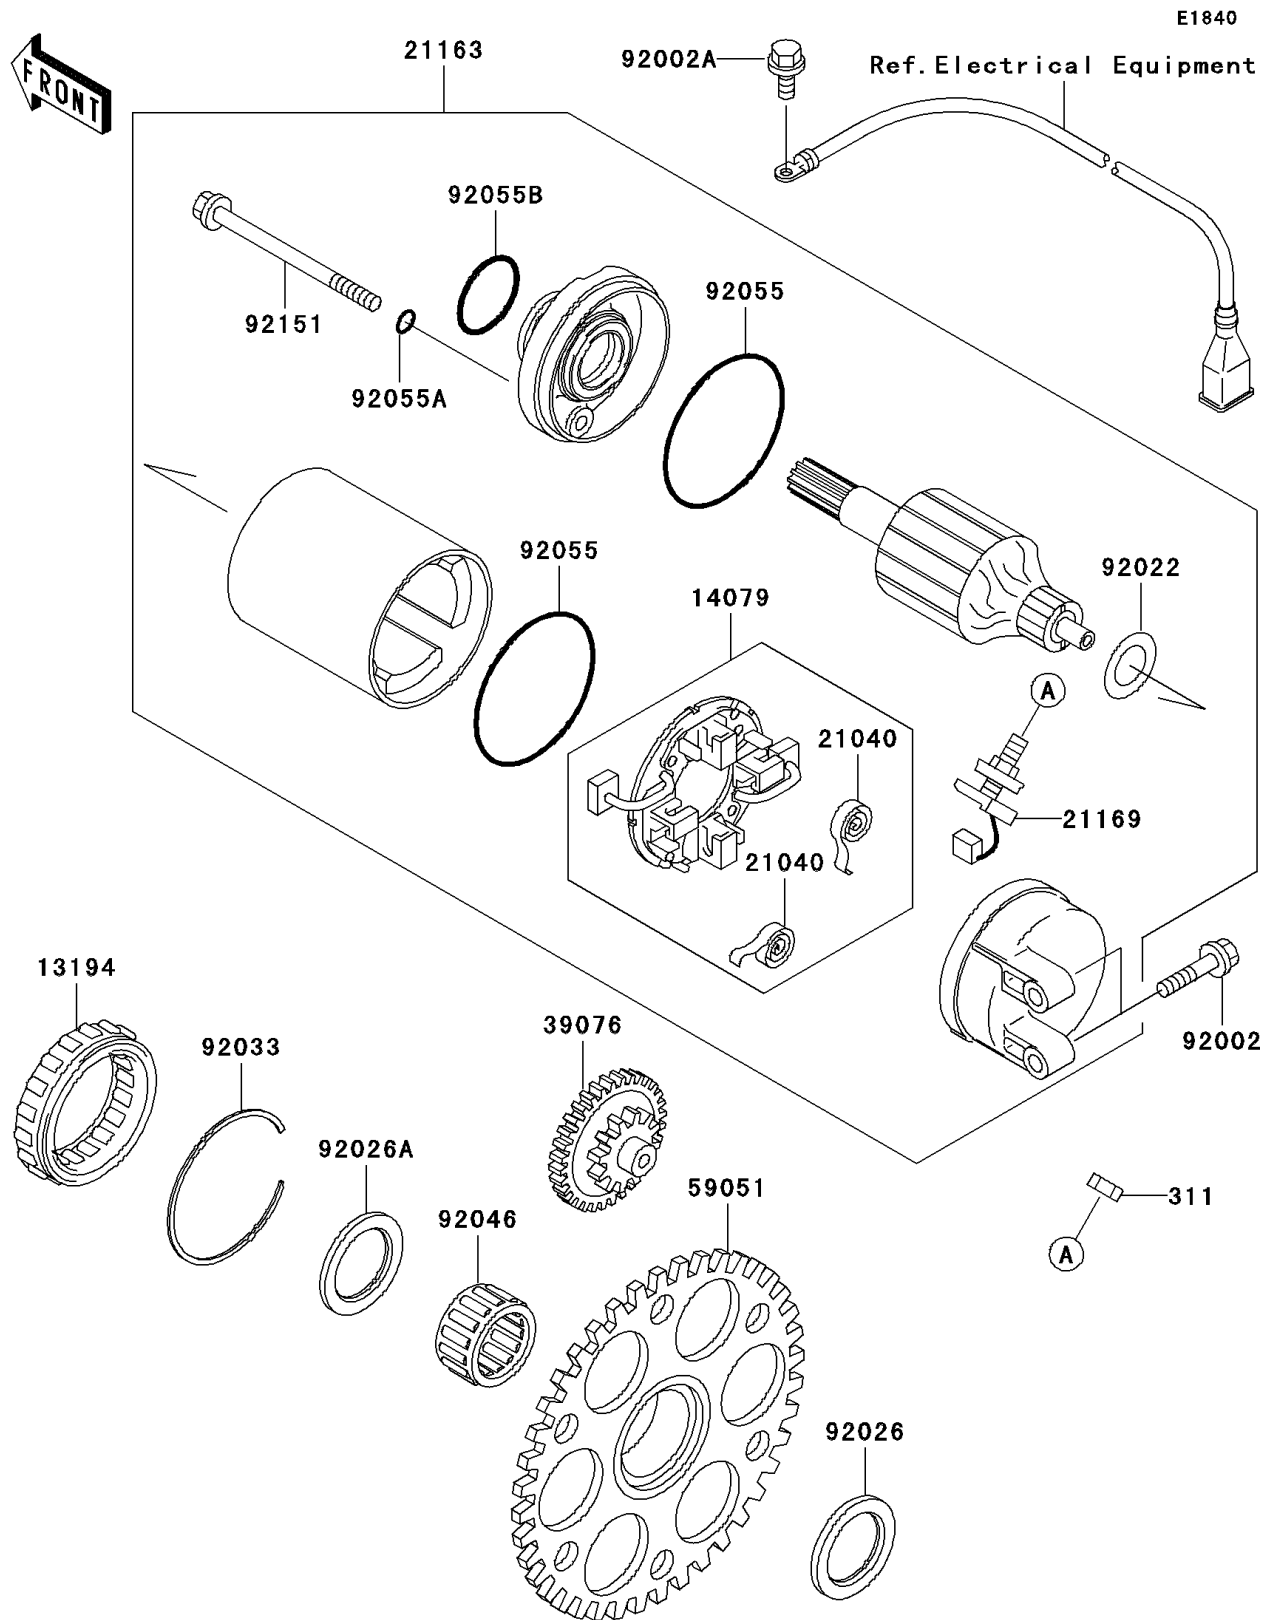

2003 JET SKI® Ultra® 150 PARTS DIAGRAM

Starter Motor

2003 JET SKI® Ultra® 150 PARTS LIST

Starter Motor

ITEM NAME	PART NUMBER	QUANTITY
NUT-HEX,6MM (Ref # 311)	311R0600	1
CLUTCH-ONEWAY (Ref # 13194)	13194-3705	1
HOLDER-ASSY (Ref # 14079)	14079-3725	1
SPRING-BRUSH (Ref # 21040)	21040-3702	1
STARTER-ELECTRIC (Ref # 21163)	21163-3719	1
TERMINAL (Ref # 21169)	21169-3701	1
LIMITER (Ref # 39076)	39076-3703	1
GEAR-SPUR (Ref # 59051)	59051-3706	1
BOLT,6X25 (Ref # 92002)	92002-3714	1
BOLT,6X12 (Ref # 92002A)	92002-3763	1
WASHER (Ref # 92022)	92022-2200	1
SPACER,28X38X3.0 (Ref # 92026)	92026-3738	1
SPACER,26.3X38X2.5 (Ref # 92026A)	92026-3739	1
RING-SNAP (Ref # 92033)	92033-3731	1
BEARING-NEEDLE,KT283315E01 (Ref # 92046)	92046-3701	1
RING-O,62MM (Ref # 92055)	92055-1260	1
RING-O,4.5MM (Ref # 92055A)	92055-1261	1
RING-O,24.4MM (Ref # 92055B)	92055-1262	1
BOLT (Ref # 92151)	92151-3809	1