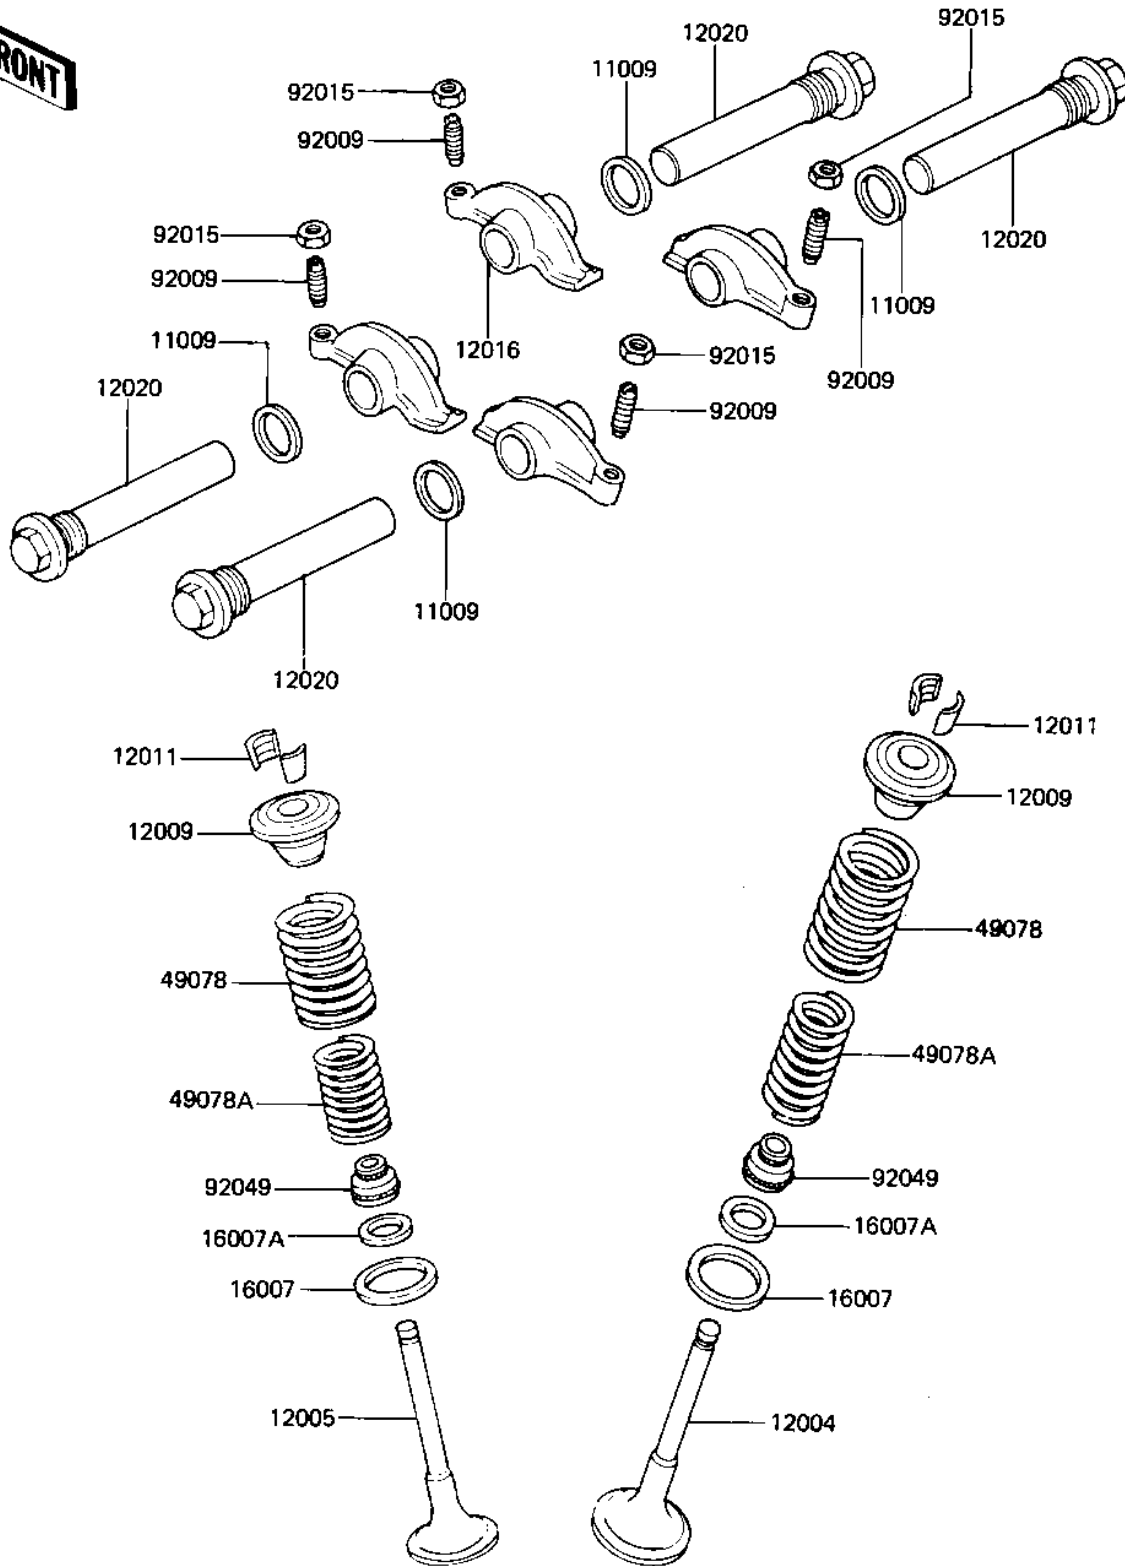

1981 KZ440 Belt PARTS DIAGRAM

ROCKER ARMS/VALVES (KZ440-D2/D3/D4)

E1210-0001

1981 KZ440 Belt PARTS LIST

ROCKER ARMS/VALVES (KZ440-D2/D3/D4)

ITEM NAME	PART NUMBER	QUANTITY
GASKET,16X19.7X1.5 (Ref # 11009)	11009-1106	1
VALVE,INTAKE (Ref # 12004)	12004-1008	1
VALVE,EXHAUST (Ref # 12005)	12005-1007	1
RETAINER,VALVE SPRING (Ref # 12009)	12009-006	1
SPLIT KEEPER (Ref # 12011)	12011-004	1
ARM,ROCKER (Ref # 12016)	12016-1001	1
SHAFT,ROCKER (Ref # 12020)	12020-1001	1
SEAT,VLV OUTER SPRING (Ref # 16007)	12010-005	1
SEAT,VLV INNER SPRING (Ref # 16007A)	12010-006	1
SPRING,OUTER VALVE (Ref # 49078)	12007-013	1
SPRING,INNER VALVE (Ref # 49078A)	12007-014	1
SCREW,ADJUSTING (Ref # 92009)	92009-1032	1
NUT,ROCKER ARM FITTNG (Ref # 92015)	92016-061	1
OIL SEAL,RV37129.5 (Ref # 92049)	92049-016	1