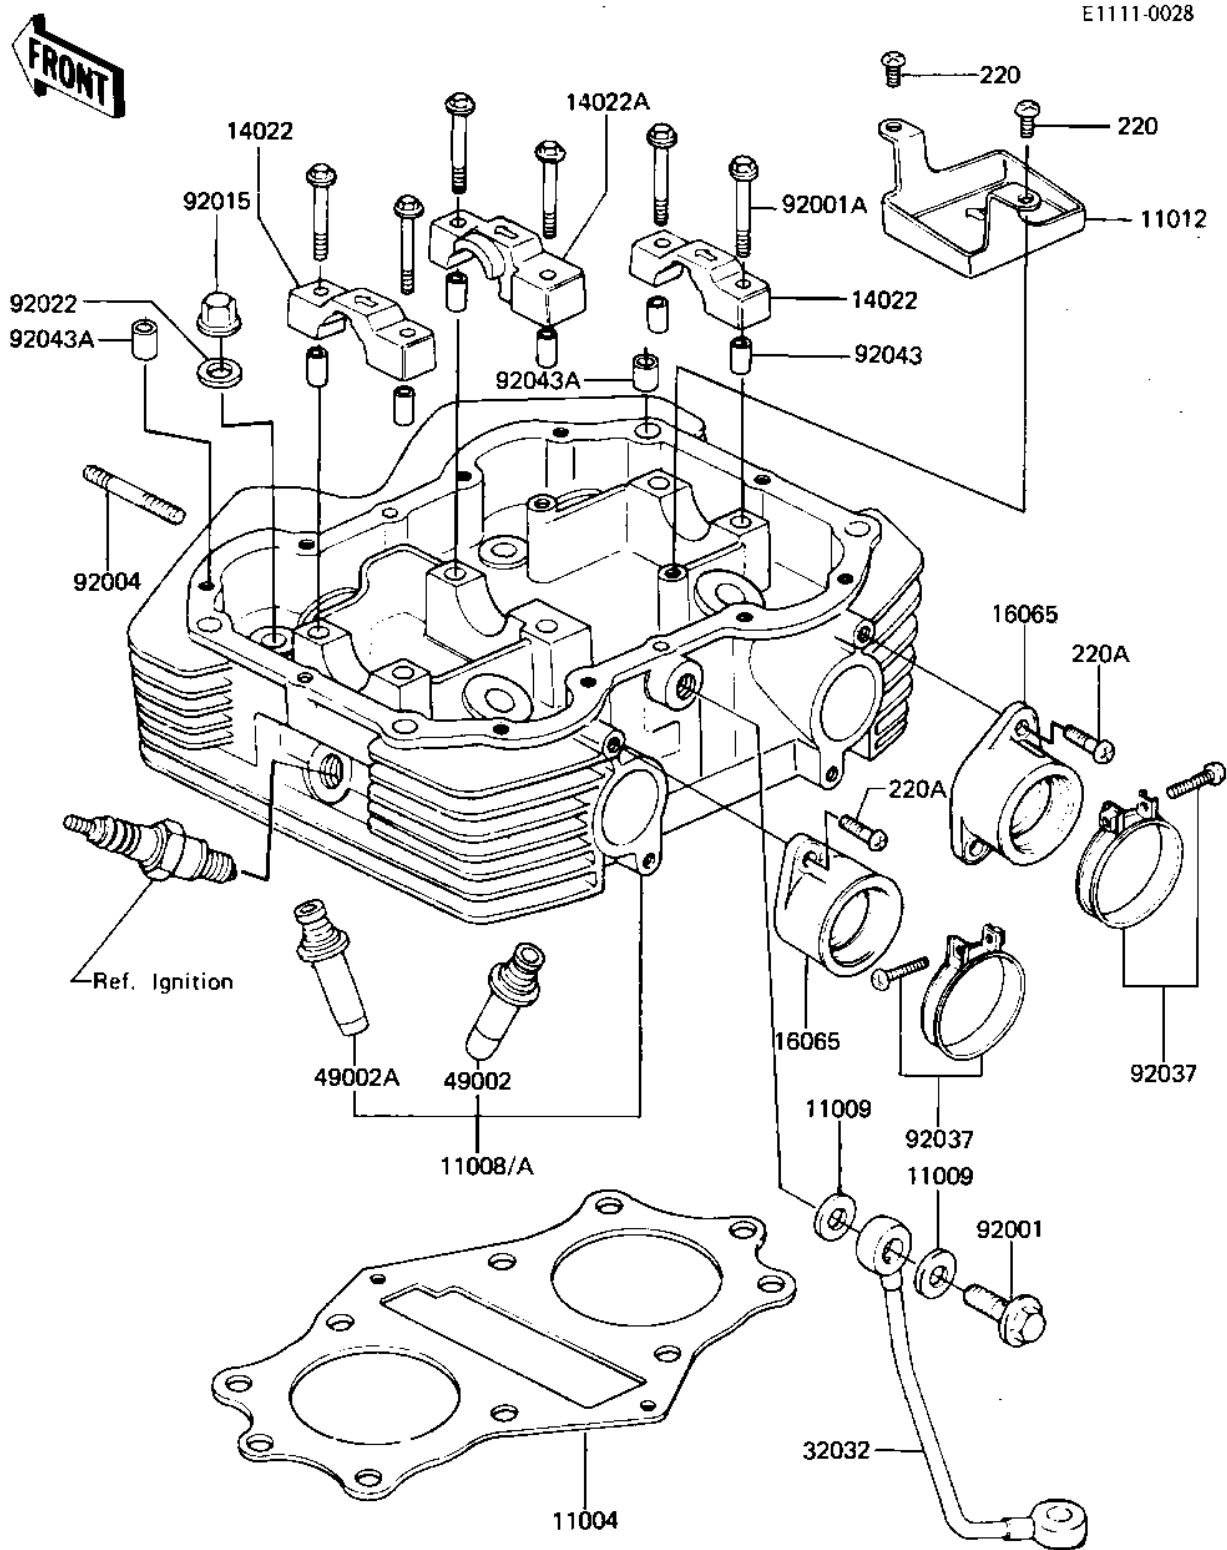

## 1981 KZ440 Belt PARTS DIAGRAM

CYLINDER HEAD (KZ440-D2/D3/D4)

1  
1  
1  
1  
1  
1  
1  
3  
4  
4  
9  
9  
9  
9  
9  
9  
9

## 1981 KZ440 Belt PARTS LIST

CYLINDER HEAD (KZ440-D2/D3/D4)

ITEM NAME	PART NUMBER	QUANTITY
GASKET,CYLINDER HEAD (Ref # 11004)	11004-1020	1
HEAD-COMP-CYLINDER,SI (Ref # 11008)	11008-1034	1
GASKET,10X14.5X1.5 (Ref # 11009)	11009-1105	1
CAP,CYLINDER HEAD OIL (Ref # 11012)	11012-1027	1
CAP,BRG,HEAD,L.H&R.H (Ref # 14022)	14022-1002	1
CAP,BRG.HEAD,CENTER (Ref # 14022A)	14022-1003	1
HOLDER,CARBURETOR (Ref # 16065)	16065-1027	1
PIPE,OIL (Ref # 32032)	32032-1084	1
GUIDE,INLET VALVE (Ref # 49002)	12013-003	1
GUIDE,EXHAUST VALVE (Ref # 49002A)	49002-1010	1
BOLT,BANJO,10X25 (Ref # 92001)	92001-1017	1
BOLT,FLANGED,6X38 (Ref # 92001A)	92001-1105	1
STUD,6X46 (Ref # 92004)	92004-049	1
NUT,CYLINDER HEAD (Ref # 92015)	92015-076	1
WASHER,10.5X22X1.6 (Ref # 92022)	92022-1005	1
CLAMP,53M/M (Ref # 92037)	92037-201	1
PIN-DOWEL (Ref # 92043)	92042-007	1
PIN,DOWEL,10X8.2X14 (Ref # 92043A)	92043-1037	1
SCREW PAN HEAD 6X10 (Ref # 220)	220B0610	1
SCREW PAN HEAD 6X16 (Ref # 220A)	220B0616	1