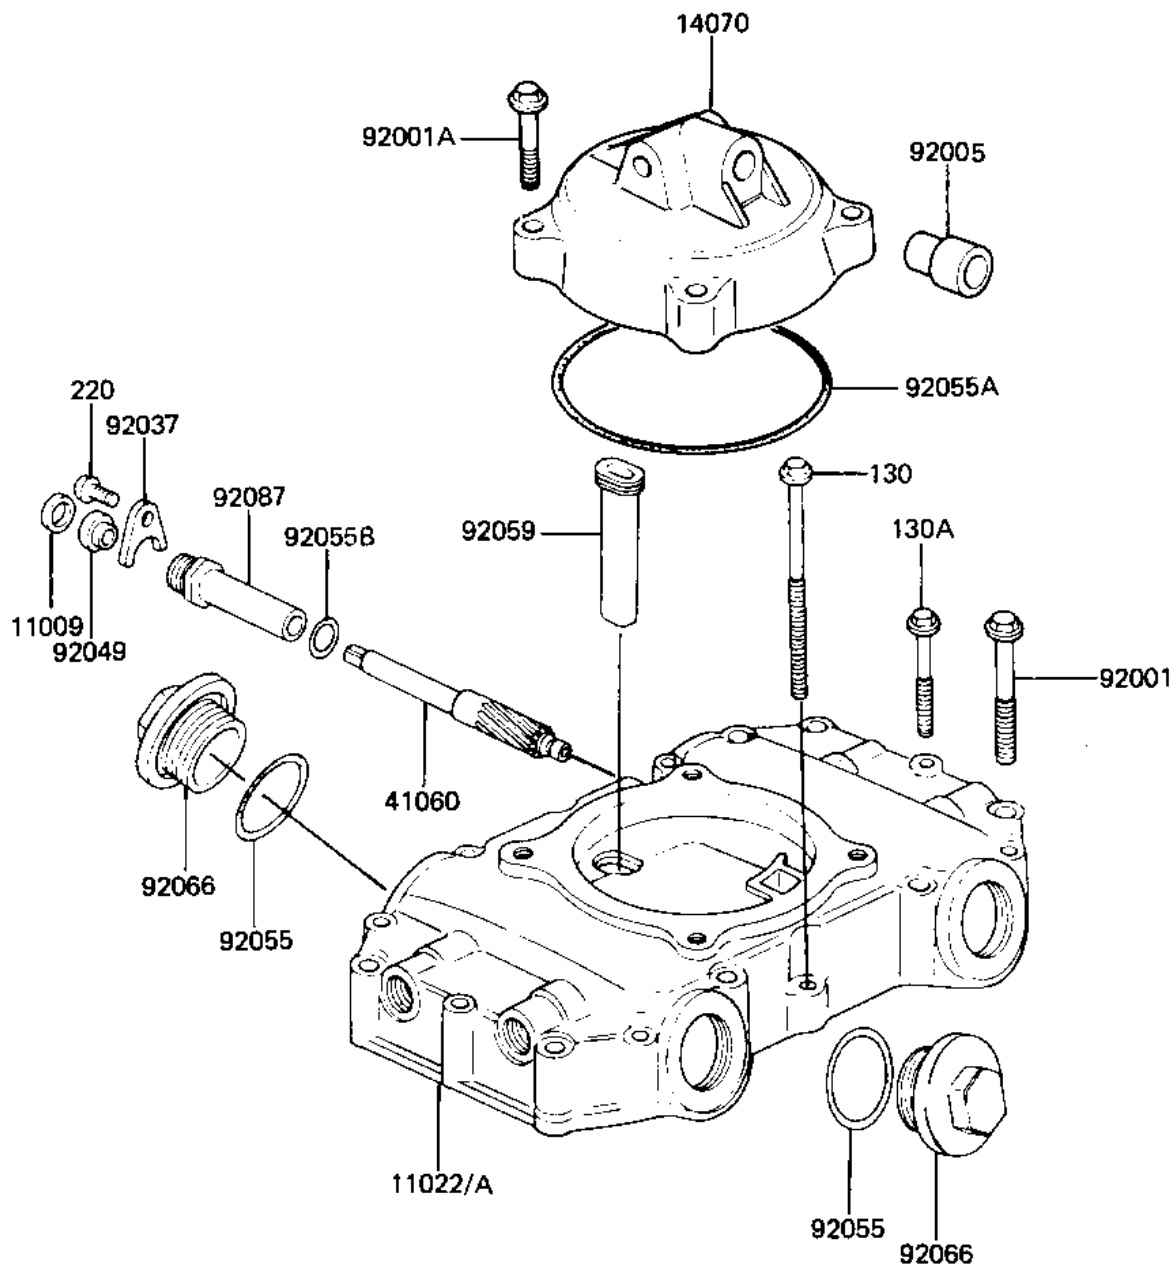

## 1981 KZ440 Belt PARTS DIAGRAM

CYLINDER HEAD COVERS ('81-'83 D2/D3/D4/D)

E1112-0016

## 1981 KZ440 Belt PARTS LIST

CYLINDER HEAD COVERS ('81-'83 D2/D3/D4/D)

ITEM NAME	PART NUMBER	QUANTITY
GASKET,TACHOMETER GER (Ref # 11009)	92065-103	1
CASE ROCKER (Ref # 11022)	11022-1001	1
BODY,BREATHER (Ref # 14070)	14070-1004	1
GEAR,METER SCREW (Ref # 41060)	41060-1013	1
BOLT,HEX HEAD 8X63 (Ref # 92001)	92002-1215	1
BOLT,HEX HEAD,8X40 (Ref # 92001A)	92002-1214	1
BREATHER JOINT (Ref # 92005)	14067-006	1
CLAMP,METER GEAR (Ref # 92037)	92037-1030	1
OIL SEAL (Ref # 92049)	92050-075	1
"O" RING,VLV ADJUST (Ref # 92055)	92055-1005	1
"O" RING,BREATHER (Ref # 92055A)	92055-1020	1
"O" RING,METER GEAR (Ref # 92055B)	92055-1021	1
TUBE,BREATHER (Ref # 92059)	92059-1002	1
PLUG,VLV ADJUST (Ref # 92066)	92066-1006	1
BUSHING,METER GEAR (Ref # 92087)	92087-1001	1
BOLT-FLANGED,6X105 (Ref # 130)	130G06105	1
BOLT,FLANGED,6X55 (Ref # 130A)	130G0655	1
SCREW PAN HEAD 6X10 (Ref # 220)	220B0610	1