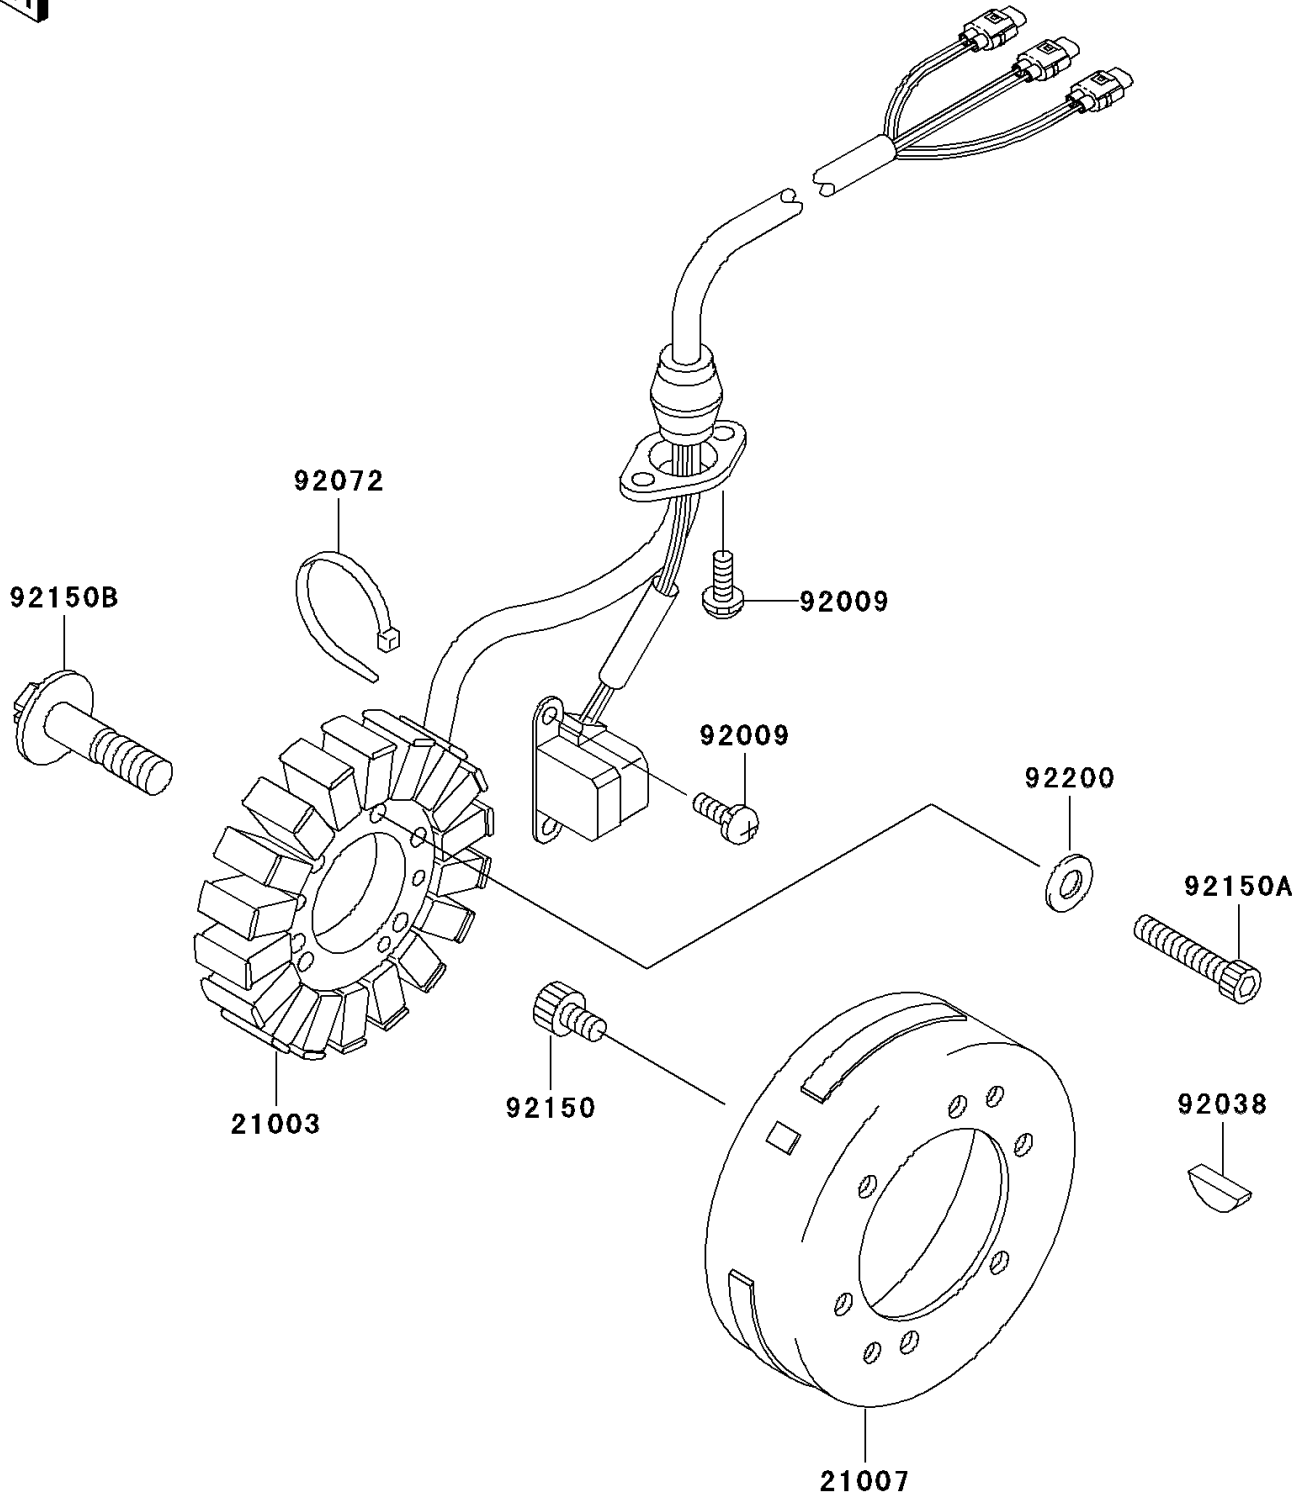

2003 JET SKI® Ultra® 150 PARTS DIAGRAM

Generator

E1810

2003 JET SKI® Ultra® 150 PARTS LIST

Generator

| ITEM NAME | PART NUMBER | QUANTITY |
|---------------------------------|-------------|----------|
| STATOR (Ref # 21003) | 21003-3746 | 1 |
| ROTOR (Ref # 21007) | 21007-3723 | 1 |
| SCREW,5X12 (Ref # 92009) | 92009-1296 | 1 |
| KEY,WOODRUFF (Ref # 92038) | 92038-001 | 1 |
| BAND (Ref # 92072) | 92072-3851 | 1 |
| BOLT,SOCKET,6X10 (Ref # 92150) | 92150-1650 | 1 |
| BOLT,SOCKET,5X25 (Ref # 92150A) | 92150-1684 | 1 |
| BOLT (Ref # 92150B) | 92150-3843 | 1 |
| WASHER,5.1X9X1.5 (Ref # 92200) | 92200-3768 | 1 |