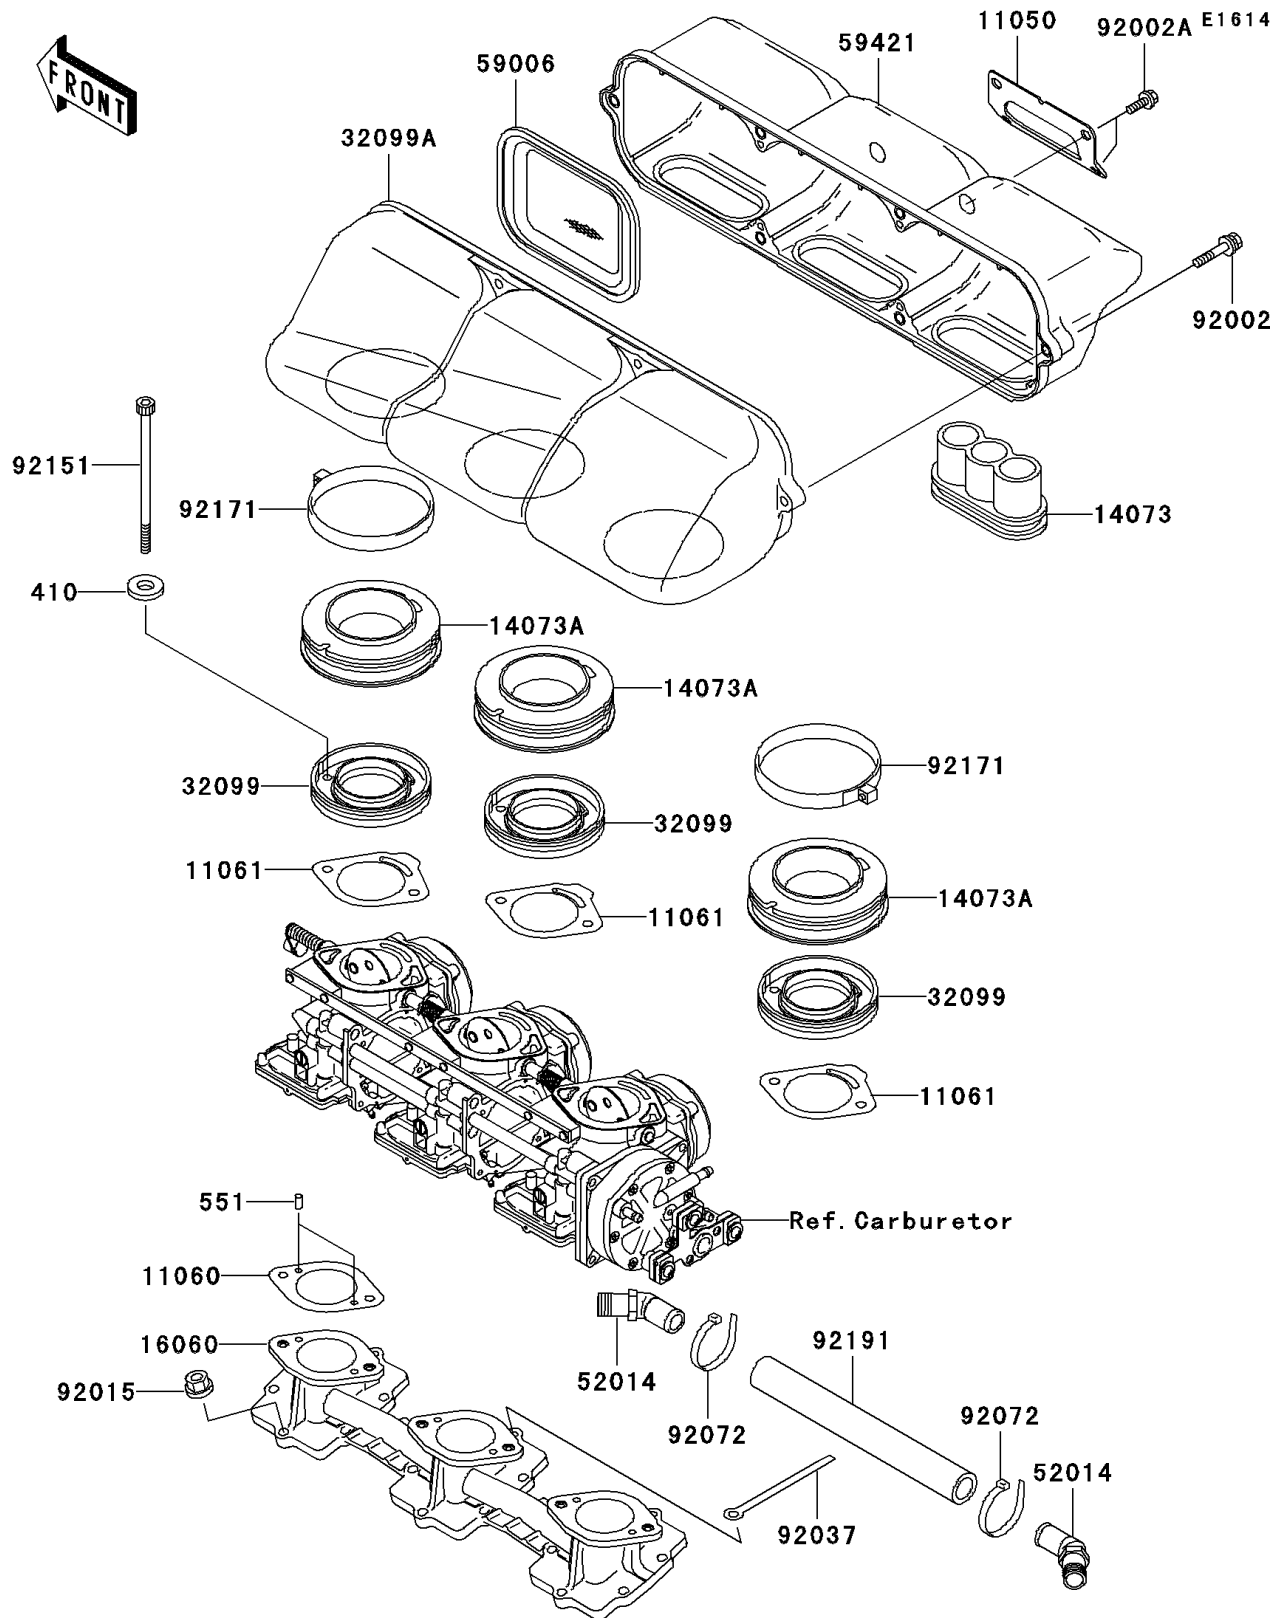

## 2003 JET SKI® Ultra® 150 PARTS DIAGRAM

Flame Arrester

## 2003 JET SKI® Ultra® 150 PARTS LIST

Flame Arrester

ITEM NAME	PART NUMBER	QUANTITY
WASHER-PLAIN-SMALL,6MM (Ref # 410)	410S0600	1
PIN-DOWEL (Ref # 551)	551R0408	1
BRACKET (Ref # 11050)	11050-3754	1
GASKET (Ref # 11060)	11060-3788	1
GASKET,CARBURETOR (Ref # 11061)	11061-3704	1
DUCT (Ref # 14073)	14073-3776	1
DUCT (Ref # 14073A)	14073-3785	1
PIPE-INTAKE (Ref # 16060)	16060-3708	1
CASE (Ref # 32099)	32099-3831	1
CASE,ARRESTER (Ref # 32099A)	32099-3843	1
ELBOW (Ref # 52014)	52014-3714	1
ARRESTER-FLAME (Ref # 59006)	59006-3715	1
COVER-INTAKE (Ref # 59421)	59421-3728	1
BOLT,6X35 (Ref # 92002)	92002-3715	1
BOLT,6X16 (Ref # 92002A)	92002-3728	1
NUT,6MM (Ref # 92015)	92015-3767	1
CLAMP,L=100 (Ref # 92037)	92037-3736	1
BAND (Ref # 92072)	92072-3848	1
BOLT,SOCKET,6X120 (Ref # 92151)	92151-3732	1
CLAMP (Ref # 92171)	92171-3707	1
TUBE,16.5X24.5X203 (Ref # 92191)	92191-3837	1