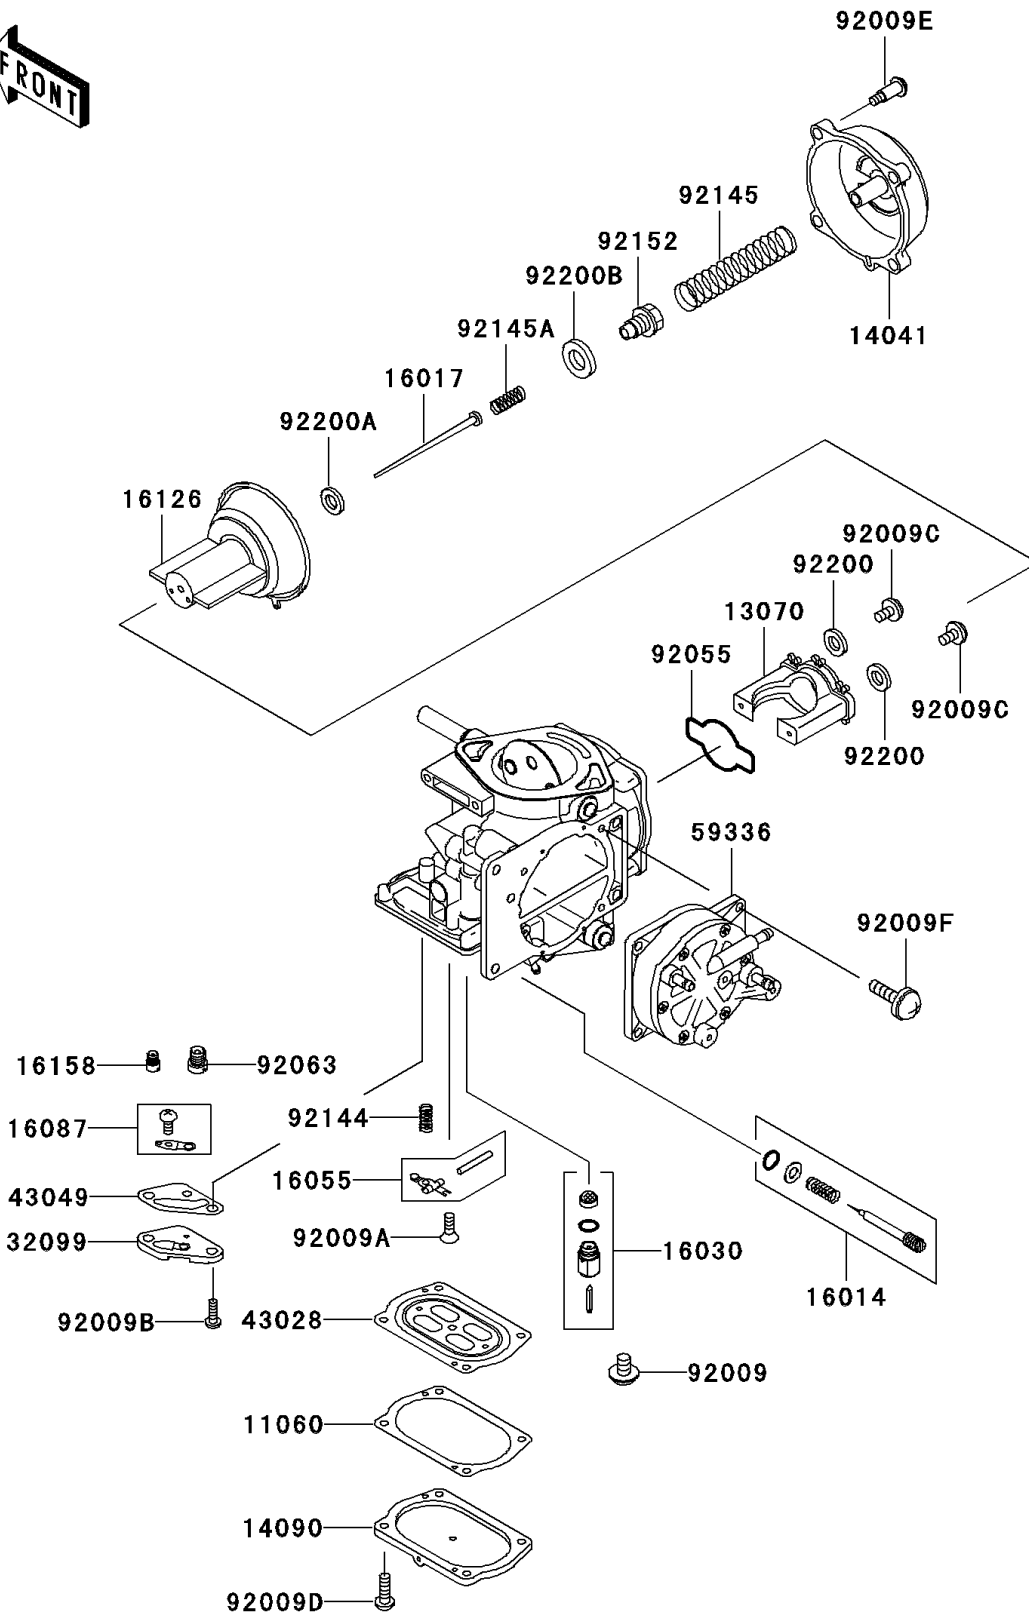

2003 JET SKI® Ultra® 150 PARTS DIAGRAM

Carburetor Parts

E1612

2003 JET SKI® Ultra® 150 PARTS LIST

Carburetor Parts

ITEM NAME	PART NUMBER	QUANTITY
GASKET,DIAPHRAGM COVER (Ref # 11060)	11060-3789	1
GUIDE,VACUUM VALVE (Ref # 13070)	13070-3727	1
COVER-COMP,MIXING (Ref # 14041)	14041-1100	1
COVER,DIAPHRAGM (Ref # 14090)	14090-3816	1
SCREW-PILOT AIR (Ref # 16014)	16014-3701	1
JET-NEEDLE,N8DC (Ref # 16017)	16017-3705	1
VALVE-FLOAT (Ref # 16030)	16030-3704	1
ARM-FLOAT (Ref # 16055)	16055-3703	1
VALVE-CHECK (Ref # 16087)	16087-3706	1
VALVE,VACUUM (Ref # 16126)	16126-3706	1
JET-SLOW,#48 (Ref # 16158)	16158-3724	1
CASE,JET (Ref # 32099)	32099-3833	1
DIAPHRAGM,CARBURETOR (Ref # 43028)	43028-3711	1
PACKING,JET CASE (Ref # 43049)	43049-3713	1
CASE-PUMP,DIAPHRAGM (Ref # 59336)	59336-3717	1
SCREW (Ref # 92009)	92009-1771	1
SCREW,3X8 (Ref # 92009A)	92009-3712	1
SCREW,4X8 (Ref # 92009B)	92009-3804	1
SCREW,VALVE GUIDE (Ref # 92009C)	92009-3839	1
SCREW,DIAPHRAGM COVER (Ref # 92009D)	92009-3840	1
SCREW,MIXING COVER (Ref # 92009E)	92009-3841	1
SCREW,6X16 (Ref # 92009F)	92009-3865	1
RING-O,VACUUM VALVE GUIDE (Ref # 92055)	92055-3749	1
JET-MAIN,#165 (Ref # 92063)	92063-3720	1
SPRING,FLOAT ARM (Ref # 92144)	92144-3764	1
SPRING,VALVE (Ref # 92145)	92145-3714	1
SPRING,JET NEEDLE (Ref # 92145A)	92145-3715	1
COLLAR,JET NEEDLE (Ref # 92152)	92152-3706	1
WASHER,VALVE GUIDE (Ref # 92200)	92200-3772	1

2003 JET SKI® Ultra® 150 PARTS LIST

Carburetor Parts

ITEM NAME	PART NUMBER	QUANTITY
WASHER,JET NEEDLE (Ref # 92200A)	92200-3773	1
WASHER,JET NEEDLE COLLAR (Ref # 92200B)	92200-3774	1