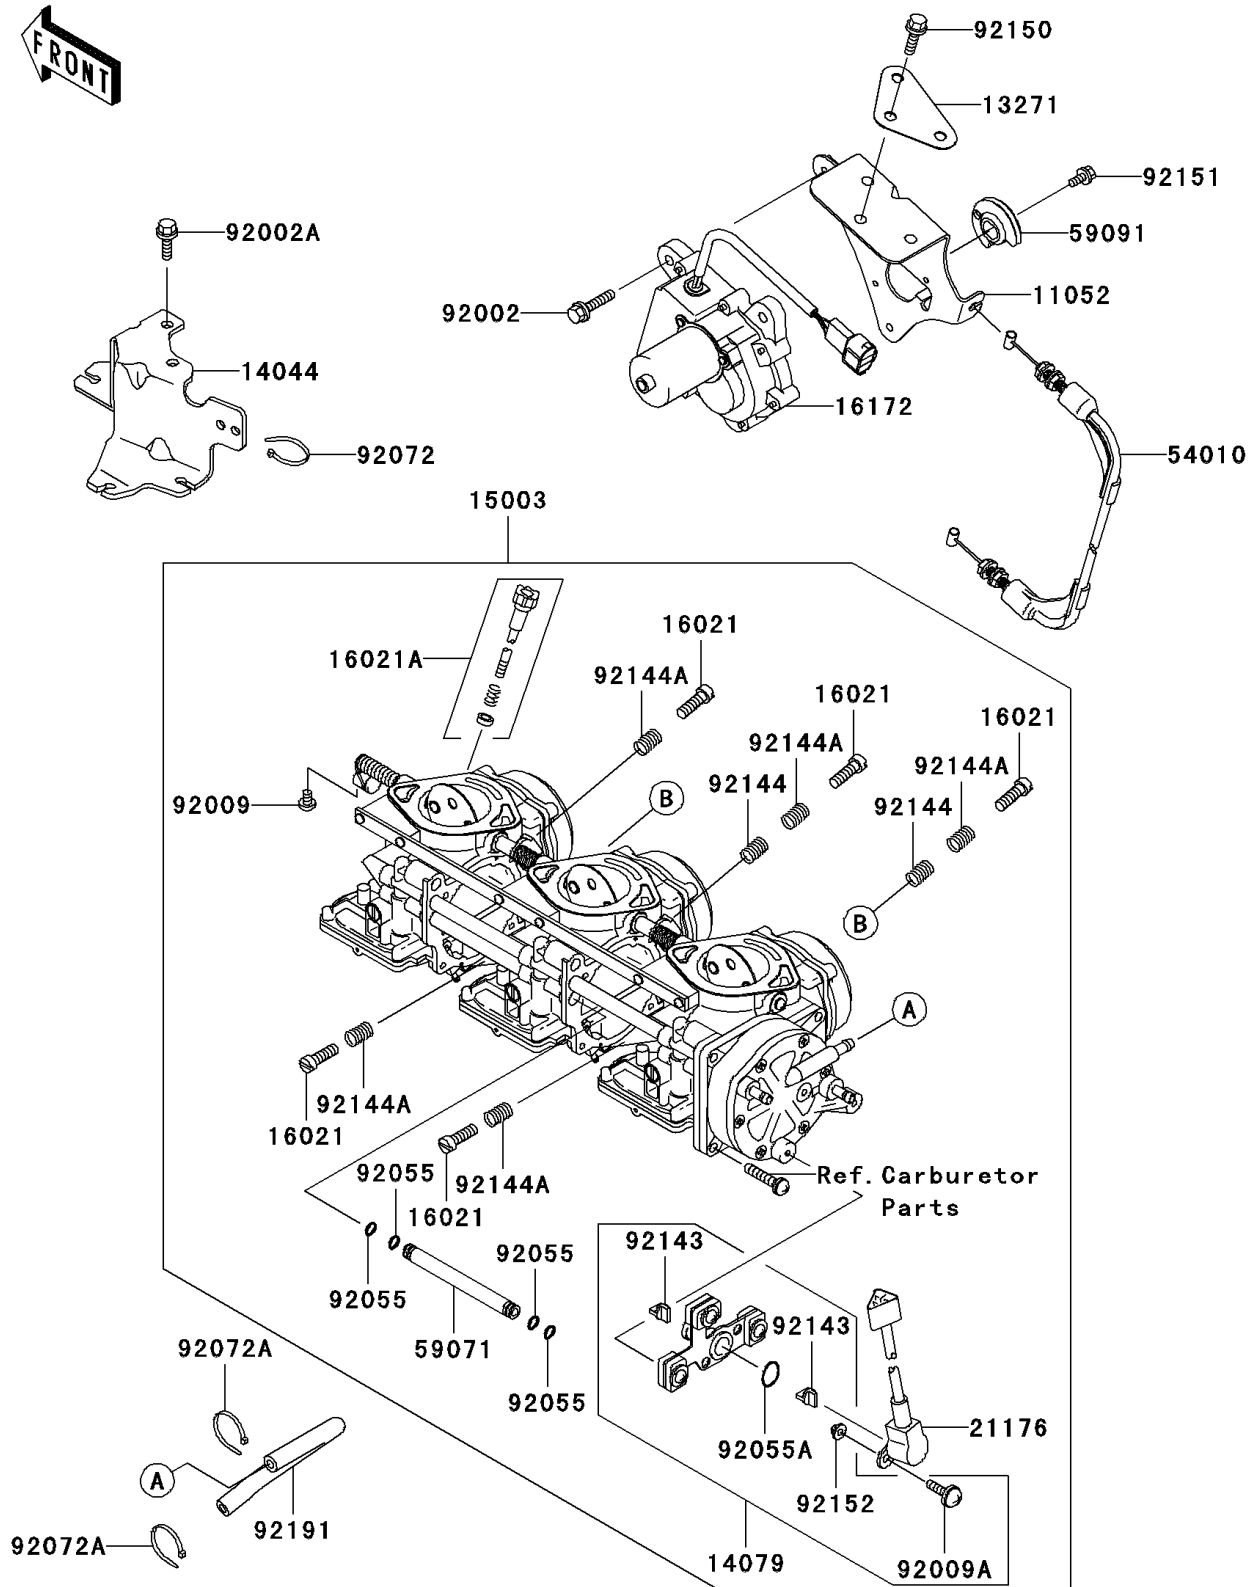

2003 JET SKI® Ultra® 150 PARTS DIAGRAM

Carburetor

E1611

2003 JET SKI® Ultra® 150 PARTS LIST

Carburetor

ITEM NAME	PART NUMBER	QUANTITY
BRACKET (Ref # 11052)	11052-3771	1
PLATE (Ref # 13271)	13271-3846	1
HOLDER-CABLE,CARBURETOR (Ref # 14044)	14044-3744	1
HOLDER-ASSY,SENSOR (Ref # 14079)	14079-3722	1
CARBURETOR-ASSY (Ref # 15003)	15003-3740	1
SCREW-THROTTLE STOP (Ref # 16021)	16021-3704	1
SCREW-THROTTLE STOP (Ref # 16021A)	16021-3709	1
ACTUATOR (Ref # 16172)	16172-3703	1
SENSOR (Ref # 21176)	21176-3739	1
CABLE (Ref # 54010)	54010-3715	1
JOINT (Ref # 59071)	59071-3766	1
PULLEY (Ref # 59091)	59091-3708	1
BOLT,6X25 (Ref # 92002)	92002-3714	1
BOLT,6X16 (Ref # 92002A)	92002-3728	1
SCREW,4X6 (Ref # 92009)	92009-3786	1
SCREW,SENSOR (Ref # 92009A)	92009-3863	1
RING-O (Ref # 92055)	92055-1246	1
RING-O,SENSOR (Ref # 92055A)	92055-1574	1
BAND (Ref # 92072)	92072-3848	1
BAND (Ref # 92072A)	92072-3874	1
COLLAR (Ref # 92143)	92143-1907	1
SPRING,ADJUST SCREW (Ref # 92144)	92144-3704	1
SPRING,THROTTLE STOP SCREW (Ref # 92144A)	92144-3745	1
BOLT,6X18 (Ref # 92150)	92150-3729	1
BOLT,5X10 (Ref # 92151)	92151-3749	1
COLLAR,SENSOR (Ref # 92152)	92152-3721	1
TUBE,PULSE (Ref # 92191)	92191-3838	1