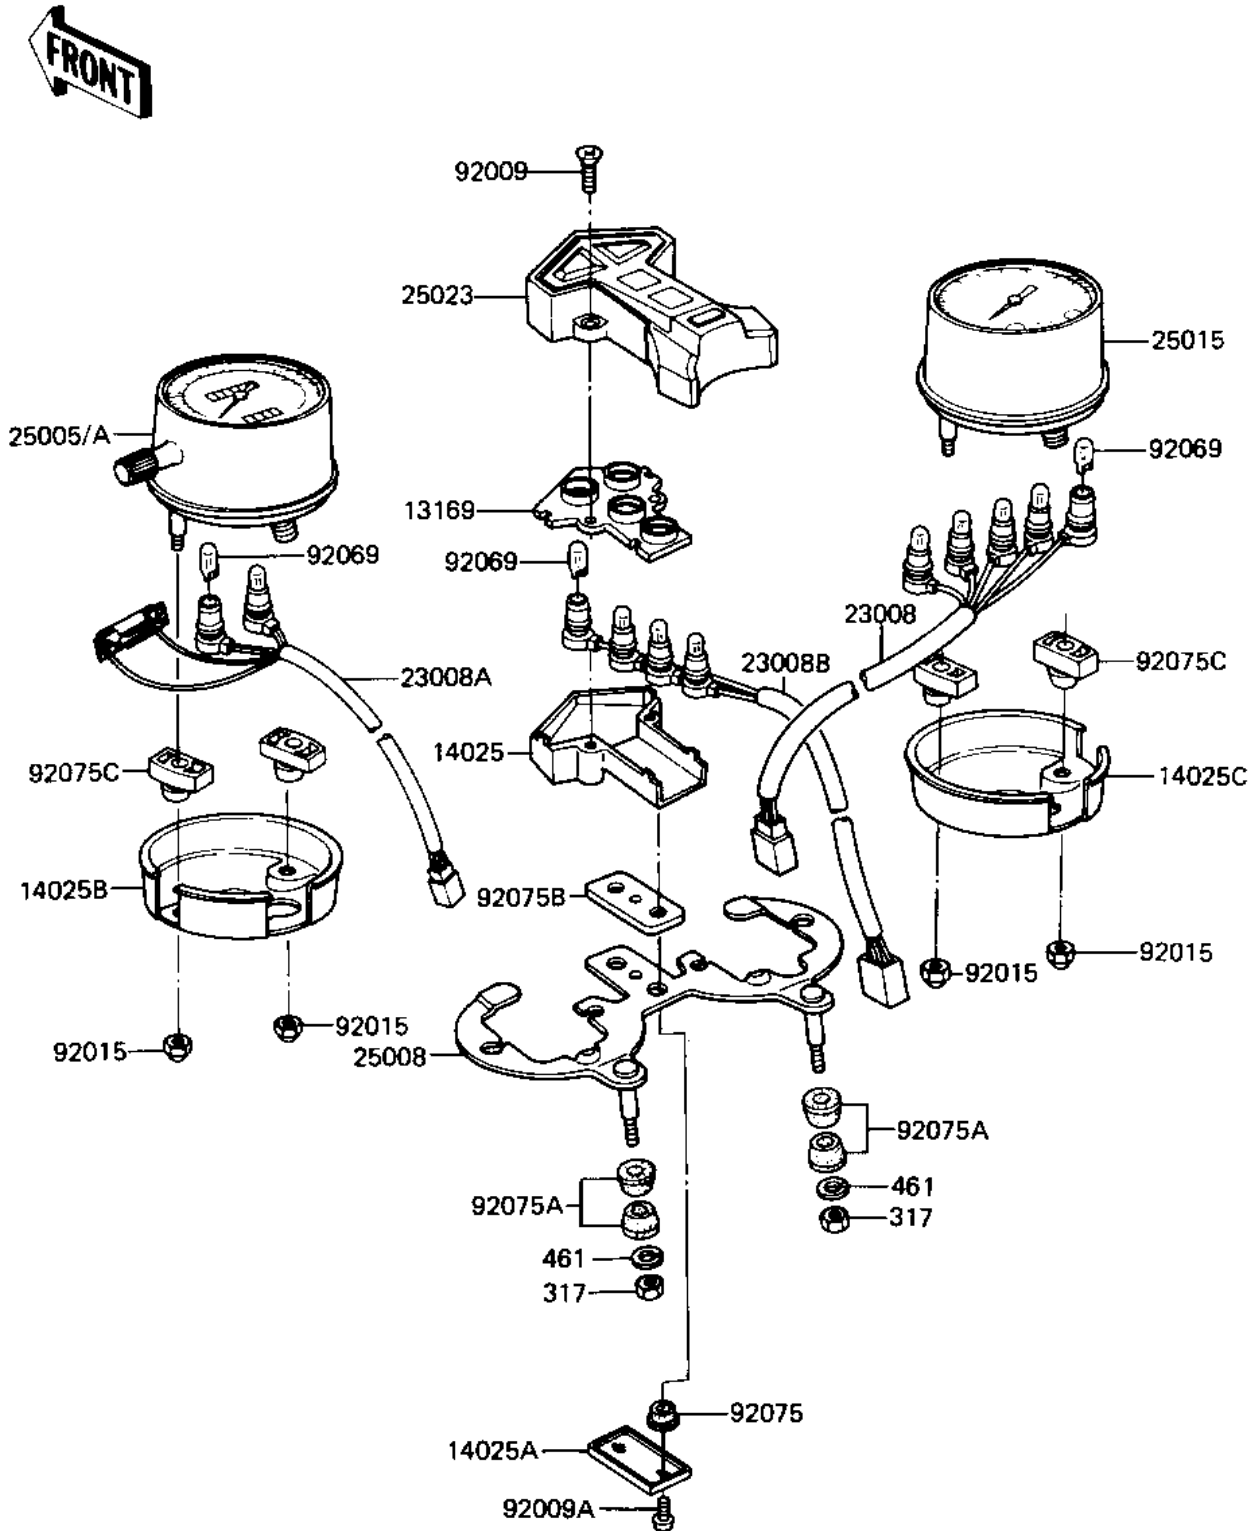

1982 550 LTD PARTS DIAGRAM

METERS ('82-'83 C3/C4)

F2530-0072

1982 550 LTD PARTS LIST

METERS ('82-'83 C3/C4)

ITEM NAME	PART NUMBER	QUANTITY
PLATE,SOCKET (Ref # 13169)	13169-1120	1
COVER,PILOT BOX,LOWER (Ref # 14025)	14025-1067	1
COVER,PILOT BOX DAMPR (Ref # 14025A)	14025-1070	1
COVER,SPEEDOMETER (Ref # 14025B)	14025-1218	1
COVER,TACHOMETER (Ref # 14025C)	14025-1219	1
SOCKET-ASSY,TACHOMETE (Ref # 23008)	23008-1101	1
SOCKET-ASSY,SPEEDOMET (Ref # 23008A)	23008-1122	1
SOCKET-ASSY,PILOT BOX (Ref # 23008B)	23008-1123	1
SPEEDOMETER,MPH (Ref # 25005)	25005-1151	1
SPEEDOMETER (Canada) (Ref # 25005A)	25005-1152	1
BRACKET,METER (Ref # 25008)	25008-1011	1
TACHOMETER,(X1000RPM) (Ref # 25015)	25015-1102	1
COVER,PILOT BOX,UPPER (Ref # 25023)	25023-1007	1
SCREW,4X10 (Ref # 92009)	92009-1039	1
SCREW,TAPPING,4X10 (Ref # 92009A)	92009-1040	1
NUT-CAP,5MM (Ref # 92015)	322N0500	1
BULB,12V3.4W (Ref # 92069)	92069-1007	1
DAMPER RUBBER,MET FIT (Ref # 92075)	25019-023	1
DAMPER RUBBER (Ref # 92075A)	92075-080	1
SHOCK DAMPER,PILOT (Ref # 92075B)	92075-1100	1
SHOCK DAMPER,METER (Ref # 92075C)	92075-1101	1
NUT,8M/M (Ref # 317)	317B0800	1
WASHER SPRING 8MM (Ref # 461)	461F0800	1