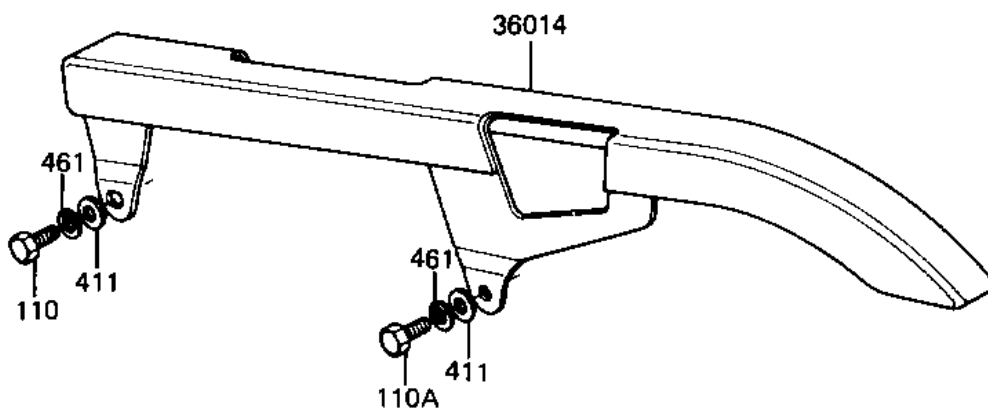

1982 550 LTD PARTS DIAGRAM

SIDE COVERS/CHAIN COVER ('82-'83 C3/C4)

F2610-0043

1982 550 LTD PARTS LIST

SIDE COVERS/CHAIN COVER ('82-'83 C3/C4)

ITEM NAME	PART NUMBER	QUANTITY
COVER,SIDE,L.H,EBONY (Ref # 36001A)	36001-1097-8G	1
COVER-SIDE,LH,S.BLUE (Ref # 36001B)	36001-1097-8K	1
COVER,SIDE.R.H,EBONY (Ref # 36001D)	36001-1098-8G	1
COVER-SIDE,RH,S.BLUE (Ref # 36001E)	36001-1098-8K	1
CASE-CHAIN,CR-PLATED (Ref # 36014)	36014-1038	1
GROMMET (Ref # 92071)	92071-056	1
BOLT-UPSET,6X12 (Ref # 110)	112G0612	1
BOLT-UPSET 6X14 (Ref # 110A)	112B0614	1
WASHER PLAIN 6MM (Ref # 411)	411B0600	1
WASHER SPRING 6MM (Ref # 461)	461F0600	1