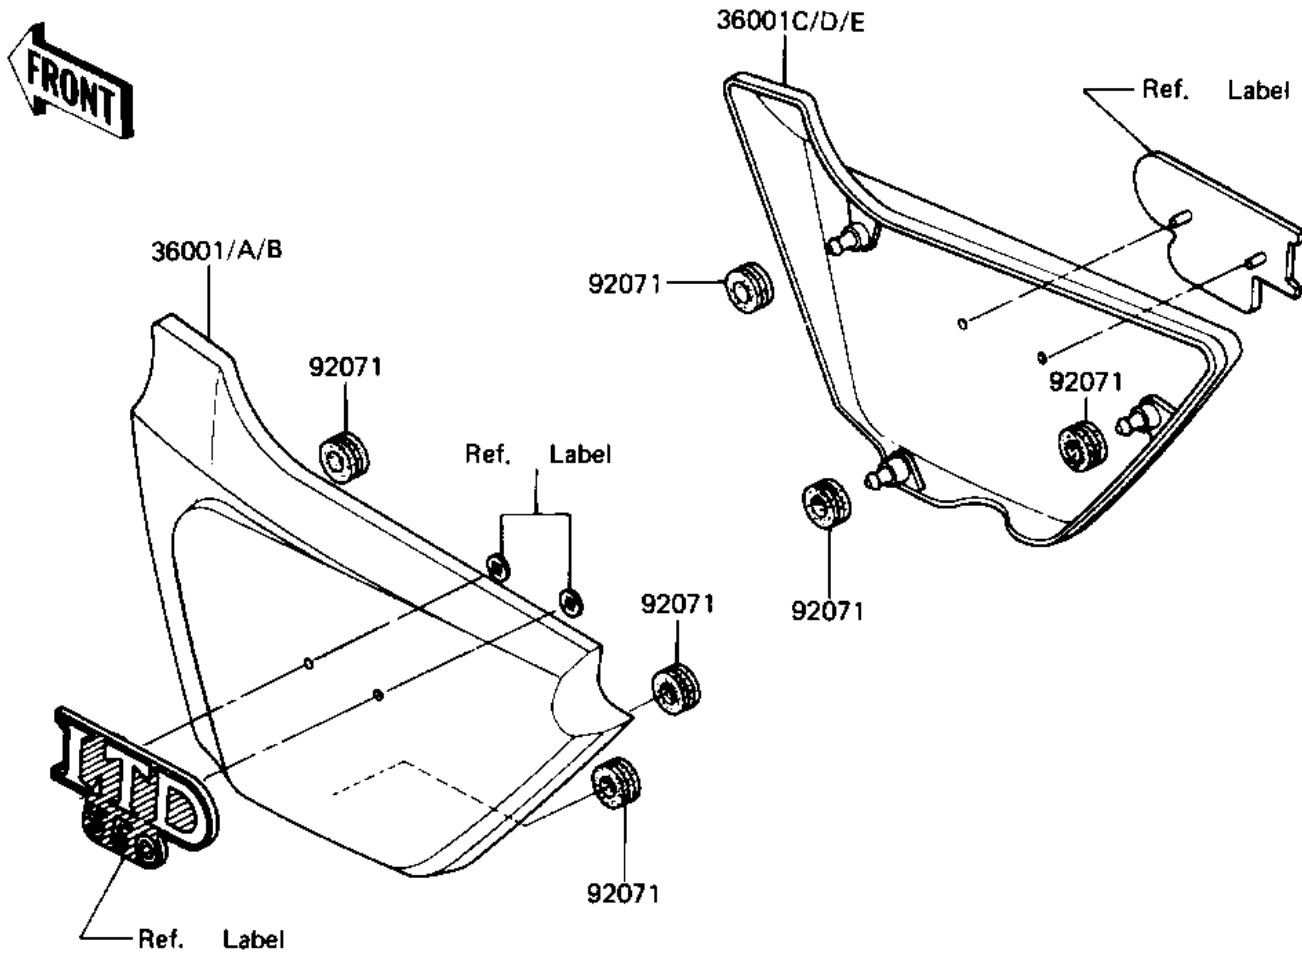

1982 550 LTD PARTS DIAGRAM

SIDE COVERS/CHAIN COVER ('82-'83 C3/C4)

F2610-0043

1982 550 LTD PARTS LIST

SIDE COVERS/CHAIN COVER ('82-'83 C3/C4)

ITEM NAME	PART NUMBER	QUANTITY
COVER,SIDE,L.H,EBONY (Ref # 36001A)	36001-1097-8G	1
COVER-SIDE,LH,S.BLUE (Ref # 36001B)	36001-1097-8K	1
COVER,SIDE.R.H,EBONY (Ref # 36001D)	36001-1098-8G	1
COVER-SIDE,RH,S.BLUE (Ref # 36001E)	36001-1098-8K	1
CASE-CHAIN,CR-PLATED (Ref # 36014)	36014-1038	1
GROMMET (Ref # 92071)	92071-056	1
BOLT-UPSET,6X12 (Ref # 110)	112G0612	1
BOLT-UPSET 6X14 (Ref # 110A)	112B0614	1
WASHER PLAIN 6MM (Ref # 411)	411B0600	1
WASHER SPRING 6MM (Ref # 461)	461F0600	1