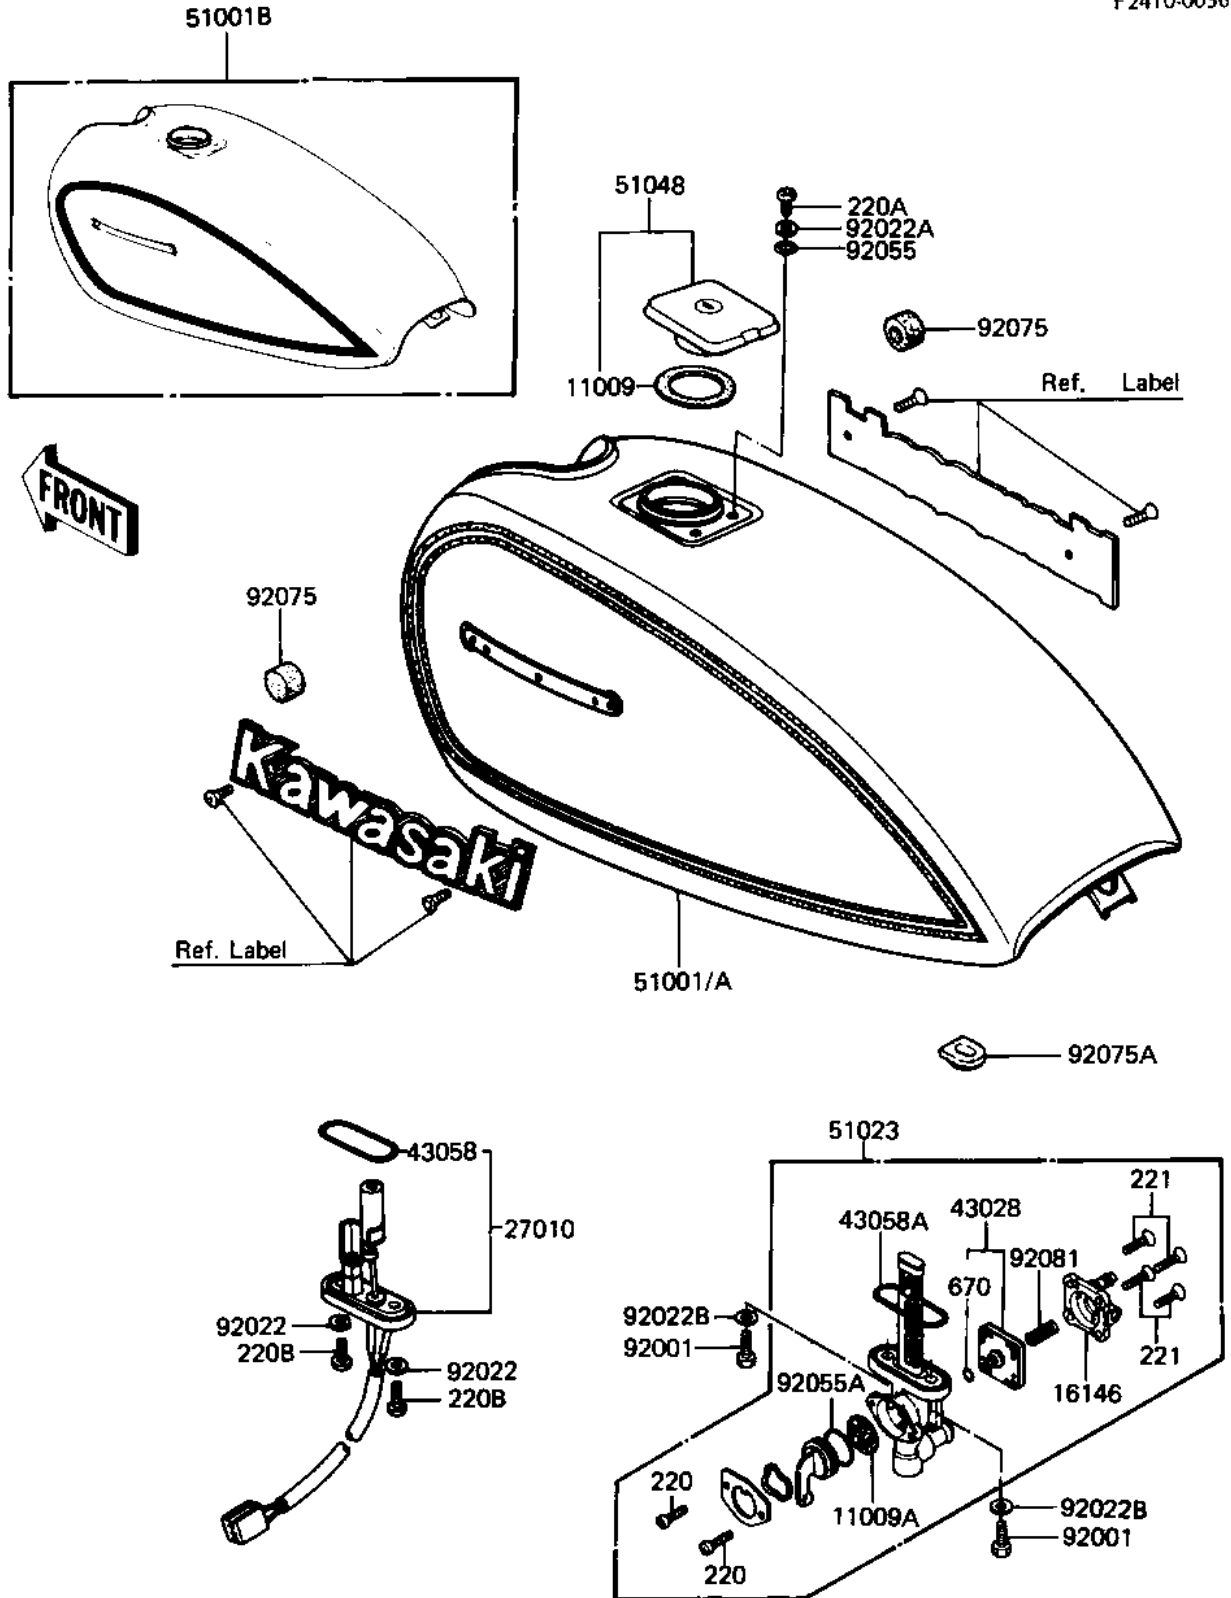

1982 550 LTD PARTS DIAGRAM

FUEL TANK ('82-'83 C3/C4)

F2410-0036

1982 550 LTD PARTS LIST

FUEL TANK ('82-'83 C3/C4)

ITEM NAME	PART NUMBER	QUANTITY
GASKET,FUEL TANK CAP (Ref # 11009)	11009-1051	1
GASKET,FUEL TAP (Ref # 11009A)	11009-1188	1
COVER ASSY,FUEL TAP (Ref # 16146)	16146-1009	1
SWITCH,FUEL LEVEL (Ref # 27010)	27010-1055	1
DIAPHRAGM VALVE ASSY (Ref # 43028)	43028-1021	1
"O" RING,FUEL SWITCH (Ref # 43058)	43058-1004	1
"O" RING (Ref # 43058A)	51039-003	1
TANK-FUEL,S.BLUE (Ref # 51001)	51001-1062-8K	1
TANK-FUEL,EBONY (Ref # 51001A)	51001-5116-8G	1
TAP ASSY,FUEL (Ref # 51023)	51023-1030	1
CAP ASSY TANK (Ref # 51048)	51048-1018	1
BOLT,6X20,FUEL TAP (Ref # 92001)	92001-1091	1
WASHER,5.2X10X1.5 (Ref # 92022)	92022-1023	1
WASHER,PLAIN (Ref # 92022A)	92022-1038	1
WASHER-PLAIN (Ref # 92022B)	92022-183	1
"O" RING (Ref # 92055)	92055-1023	1
"O" RING,FUEL TAP LEV (Ref # 92055A)	92055-1085	1
DAMPER RUBBER-FL TANK (Ref # 92075)	92075-101	1
DAMPER RUBBER FUEL TA (Ref # 92075A)	92075-295	1
SPRING,DIAPHRAGM VALV (Ref # 92081)	92081-1240	1
SCREW PAN HEAD 3X8 (Ref # 220)	220B0308	1
SCREW PAN HEAD 5X10 (Ref # 220A)	220B0510	1
SCREW-PAN-CROS (Ref # 220B)	220B0514	1
SCREW-CSK-CROS,4X14 (Ref # 221)	221B0414	1
"O" RING,4MM (Ref # 670)	670B1504	1