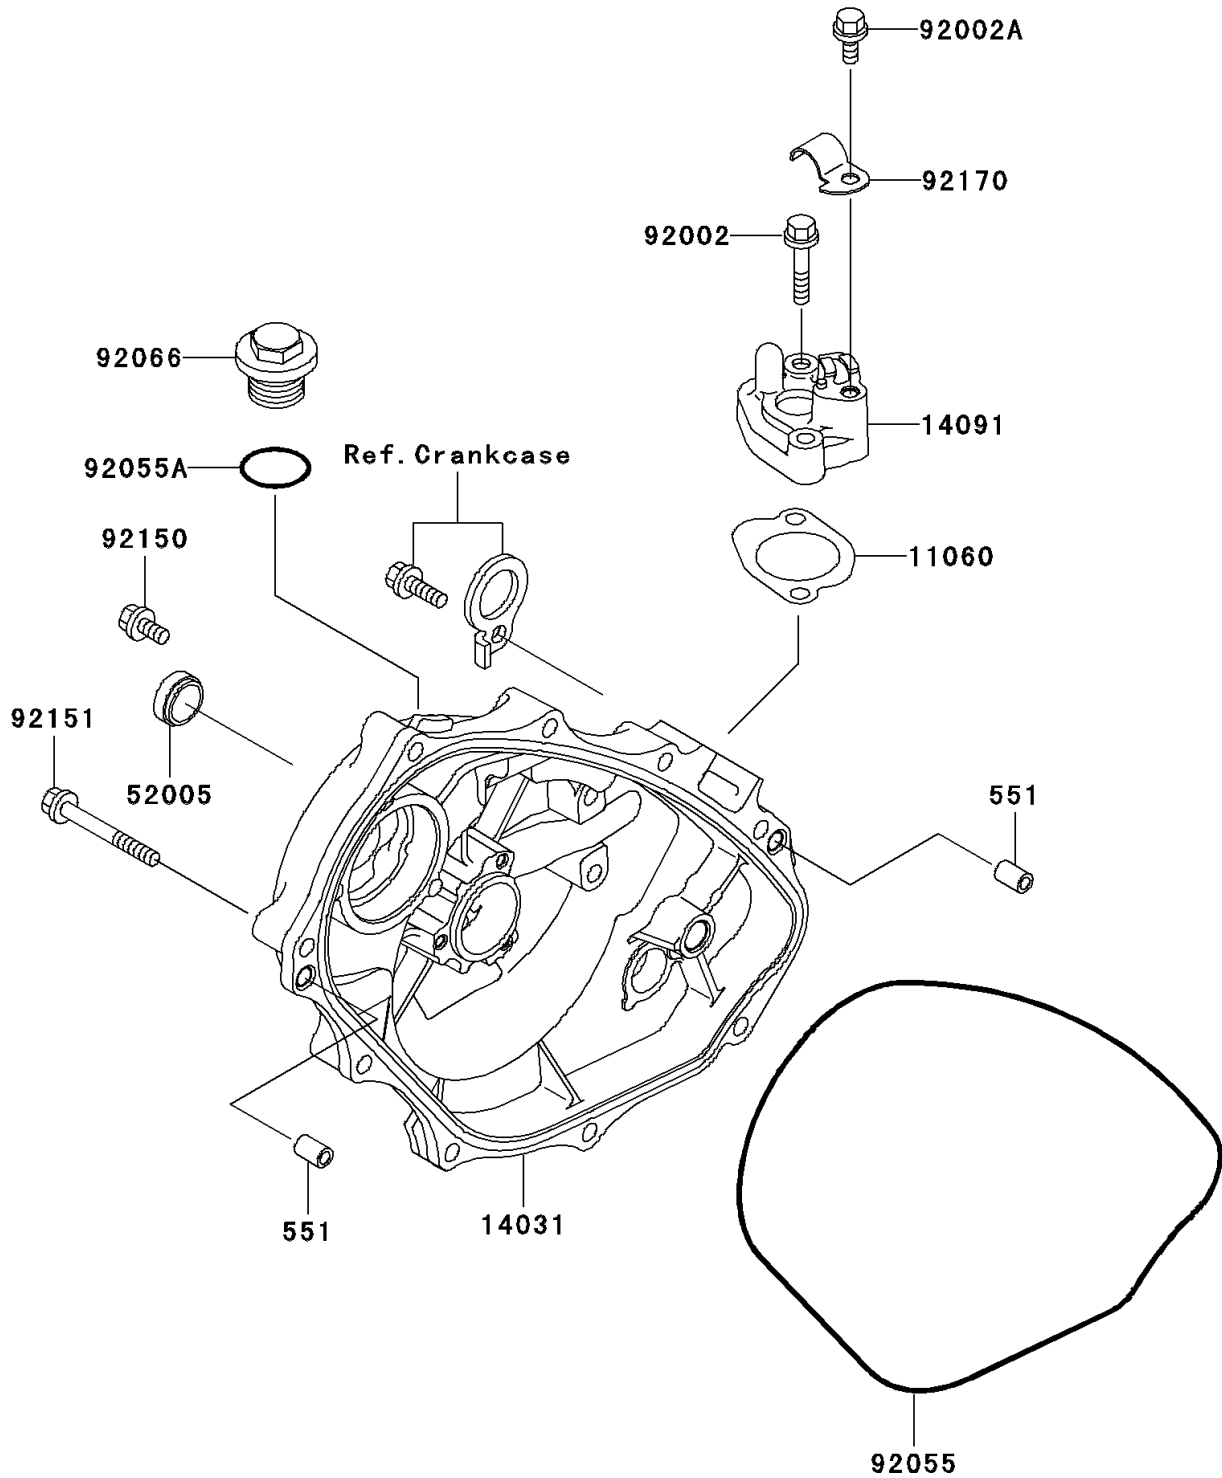

2003 JET SKI® Ultra® 150 PARTS DIAGRAM

Engine Cover(s)

E1431

2003 JET SKI® Ultra® 150 PARTS LIST

Engine Cover(s)

ITEM NAME	PART NUMBER	QUANTITY
PIN-DOWEL (Ref # 551)	551R0812	1
GASKET (Ref # 11060)	11060-3803	1
COVER-GENERATOR (Ref # 14031)	14031-3728	1
COVER (Ref # 14091)	14091-3702	1
GAUGE,OIL LEVEL (Ref # 52005)	52005-1055	1
BOLT,6X30 (Ref # 92002)	92002-3726	1
BOLT,6X12 (Ref # 92002A)	92002-3763	1
RING-O,3.0X220 (Ref # 92055)	92055-3748	1
RING-O (Ref # 92055A)	92055-515	1
PLUG (Ref # 92066)	92066-3739	1
BOLT,5X12 (Ref # 92150)	92150-3760	1
BOLT,6X35 (Ref # 92151)	92151-3768	1
CLAMP (Ref # 92170)	92170-3736	1