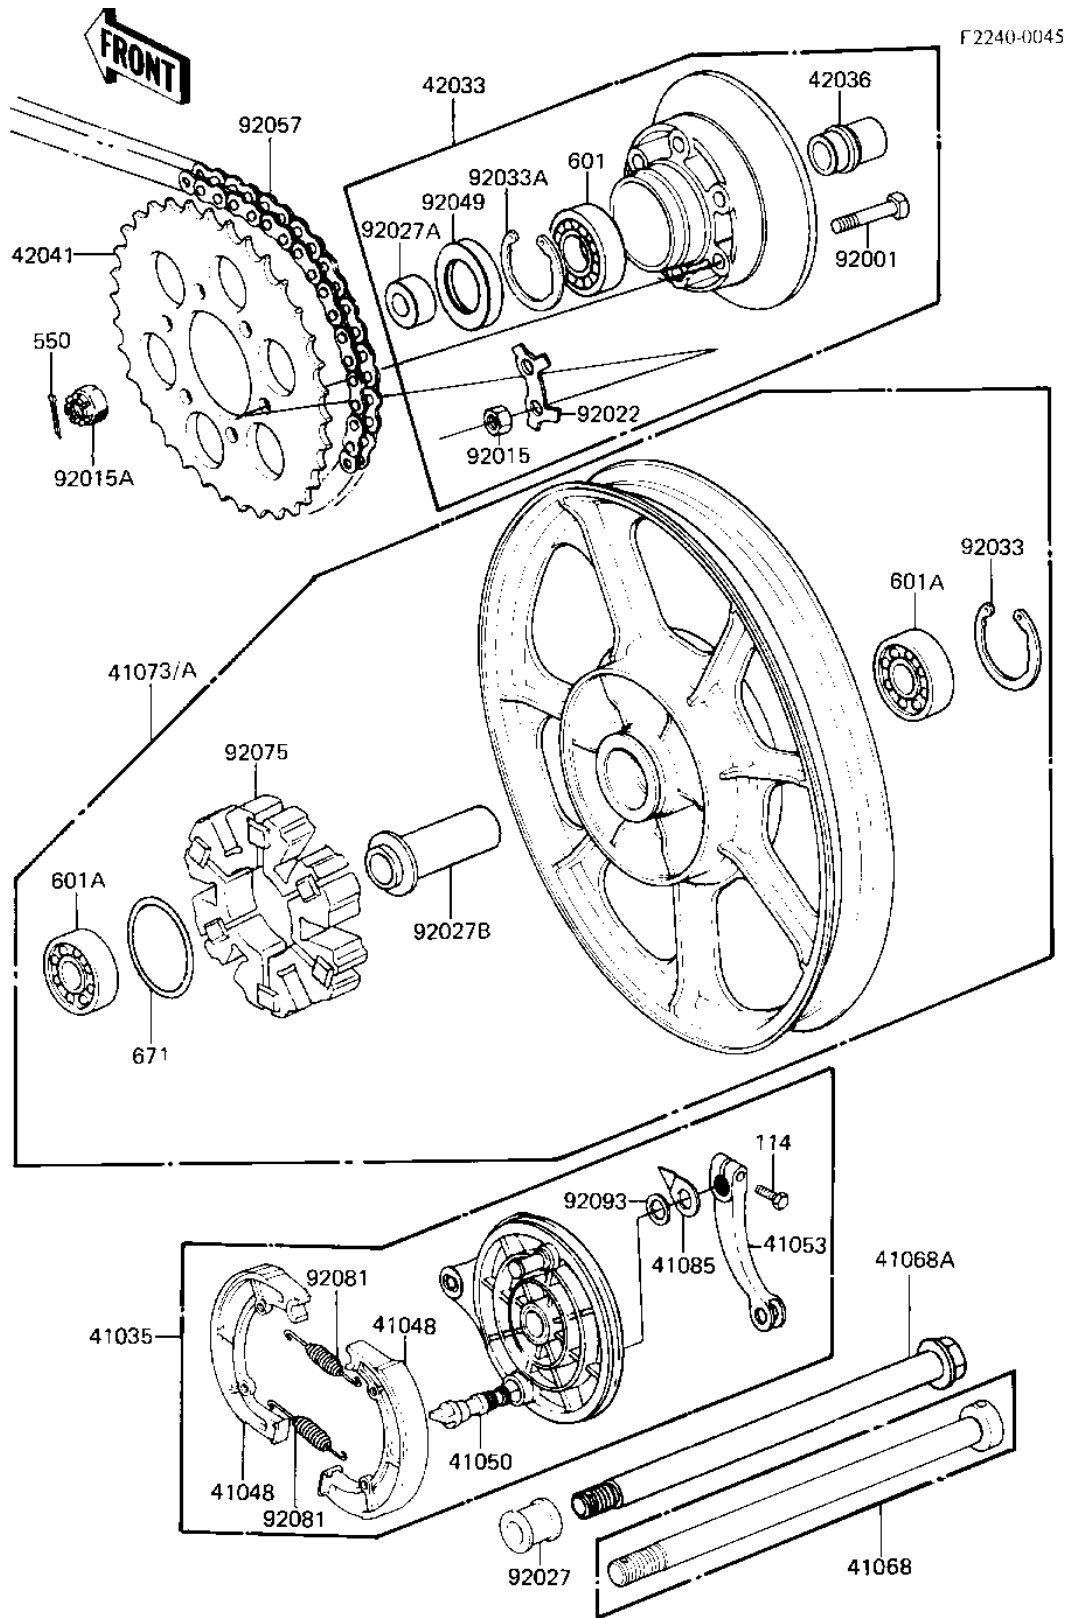

## 1982 550 LTD PARTS DIAGRAM

REAR WHEEL/HUB/BRAKE/CHAIN ('82-'83 C3/C)

## 1982 550 LTD PARTS LIST

REAR WHEEL/HUB/BRAKE/CHAIN ('82-'83 C3/C)

ITEM NAME	PART NUMBER	QUANTITY
PANEL-ASY,BRK BLACK (Ref # 41035)	41035-1055	1
SHOE,BRAKE (Ref # 41048)	42019-012	1
CAM SHAFT,BRAKE (Ref # 41050)	41050-017	1
LEVER REAR BRAKE CAM (Ref # 41053)	42029-039	1
AXLE,RR (Ref # 41068A)	41068-1086	1
WHEEL ASSY,REAR (Ref # 41073)	41073-1081	1
INDICATOR,BRAKE SHOE (Ref # 41085)	41085-004	1
COUPLING ASSY,RR HUB (Ref # 42033)	42033-1021	1
SLEEVE,RR HUB L=33M/M (Ref # 42036)	42036-1036	1
SPROCKET,REAR,38T (Ref # 42041)	42041-1054	1
BOLT (Ref # 92001)	92001-161	1
NUT 10MM (Ref # 92015)	42045-005	1
NUT CASTLE,16MM (Ref # 92015A)	92015-055	1
WASHER,LOCK (Ref # 92022)	92022-1212	1
COLLAR,AXLE,L=28M/M (Ref # 92027)	92027-1226	1
COLLAR,RR AXLE L.H (Ref # 92027A)	92027-1262	1
COLLAR,RR WHEEL BRG (Ref # 92027B)	92027-1267	1
CIRCLIP,47M/M (Ref # 92033)	92033-1042	1
CIRCLIP,62M/M (Ref # 92033A)	92033-1044	1
OIL SEAL (Ref # 92049)	92050-027	1
CHAIN,530X100 SH-0 (Ref # 92057)	92057-1050	1
SHOCK DAMPER,REAR HUB (Ref # 92075)	42014-033	1
SPRING,BRAKE SHOE (Ref # 92081)	41049-012	1
DUST SHIELD-BRAKE CAM (Ref # 92093)	41051-003	1
BOLT HEX HEAD 8X28 (Ref # 114)	114G0828	1
PIN-COTTER,4.0X35 (Ref # 550)	550D4035	1
BALL BEARING,#6206 (Ref # 601)	601B6206	1
BRG,BALL,#6303ZZC3 (Ref # 601A)	601B6303ZZ	1
"O" RING,65MM (Ref # 671)	671B2565	1