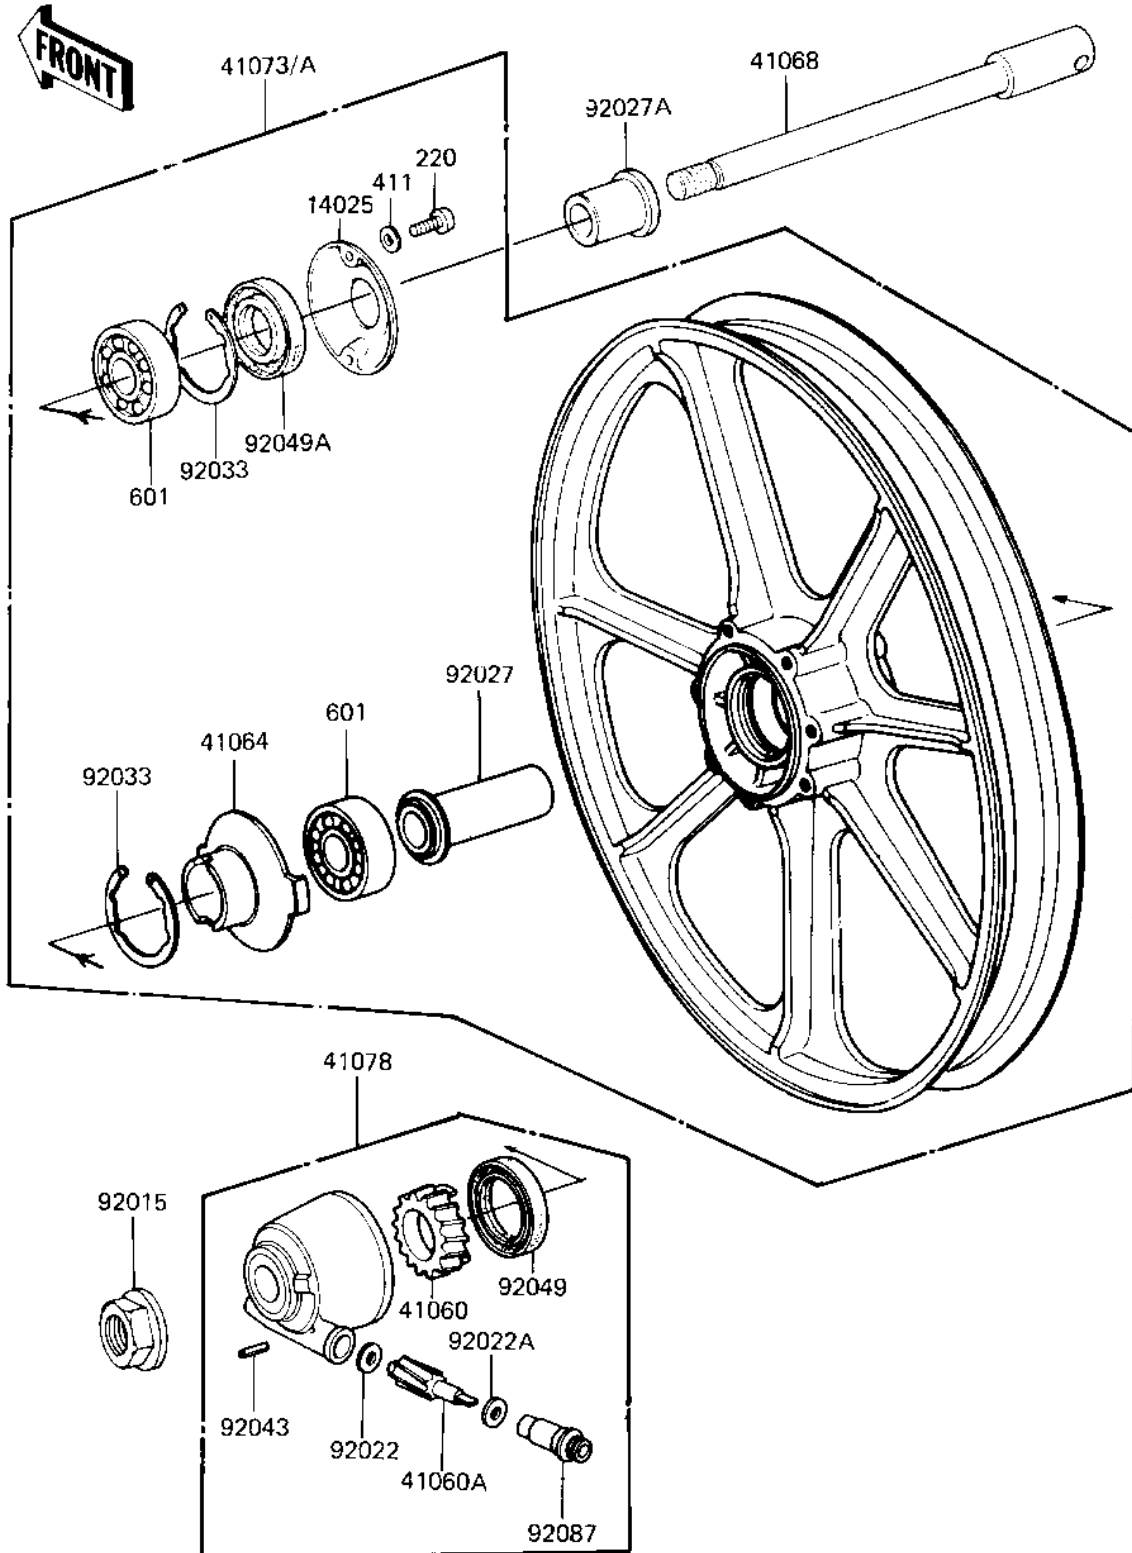

1982 550 LTD PARTS DIAGRAM

FRONT WHEELS/HUB ('82-'83 C3/C4)

F2230 0034

1982 550 LTD PARTS LIST

FRONT WHEELS/HUB ('82-'83 C3/C4)

ITEM NAME	PART NUMBER	QUANTITY
COVER,DUST,R.H. (Ref # 14025)	14025-1042	1
GEAR,SPEEDOMETER (Ref # 41060)	41059-026	1
AXLE,FRONT,L=204M/M (Ref # 41060A)	41068-1009	2
RECEIVER,SPEEDOMETER (Ref # 41064)	41064-1006	1
WHEEL-ASSY,FR,F.BLACK (Ref # 41073)	41073-1080-21	1
GEAR BOX ASSY, (Ref # 41078)	41078-1013	1
NUT,14MM (Ref # 92015)	92015-1407	1
WASHER THRST SPD PINI (Ref # 92022)	41063-001	2
COLLAR,FR HUB L=55M/M (Ref # 92027)	92027-1223	1
COLLAR,FR AXLE L=30MM (Ref # 92027A)	92027-1225	1
CIRCLIP,42MM (Ref # 92033)	92033-1041	1
PIN,SPRING (Ref # 92043)	41082-001	1
1OIL SEAL,BJN30427-C3 (Ref # 92049)	92049-1057	1
OIL SEAL,AG1144A0 (Ref # 92049A)	92049-1058	1
BUSHING,METER GEAR (Ref # 92087)	92087-1002	1
SCREW-PAN-CROS (Ref # 220)	220B0514	1
WASHER PLAIN 5MM (Ref # 411)	411B0500	1
BEARING,BALL, # 6302ZC3 (Ref # 601)	601B6302Z	1