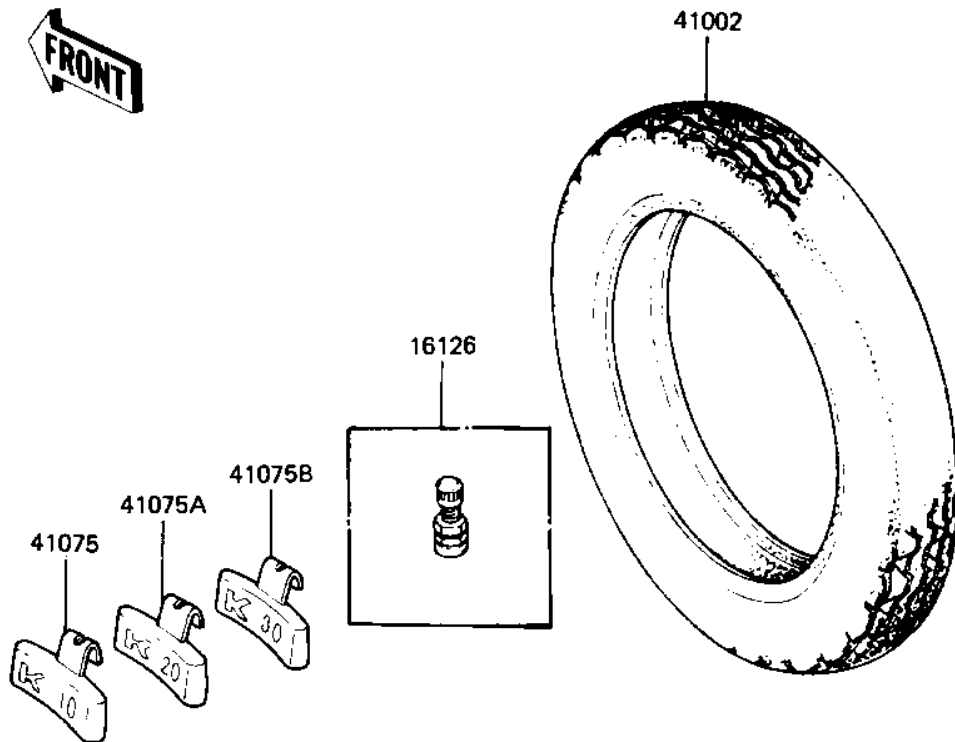

## 1982 550 LTD PARTS DIAGRAM

TIRES ('82-'83 C3/C4)

F2210-0017

## 1982 550 LTD PARTS LIST

TIRES ('82-'83 C3/C4)

ITEM NAME	PART NUMBER	QUANTITY
VALVE (Ref # 16126)	16126-1136	1
TIRE 325S-19 F8 F (Ref # 41002)	41002-1160	1
TIRE 130/90-16 K127 R (Ref # 41002A)	41002-1161	1
BALANCER-WHEEL,10G (Ref # 41075)	41075-1011	1
BALANCER-WHEEL,20G (Ref # 41075A)	41075-1012	1
BALANCER-WHEEL,30G (Ref # 41075B)	41075-1013	1