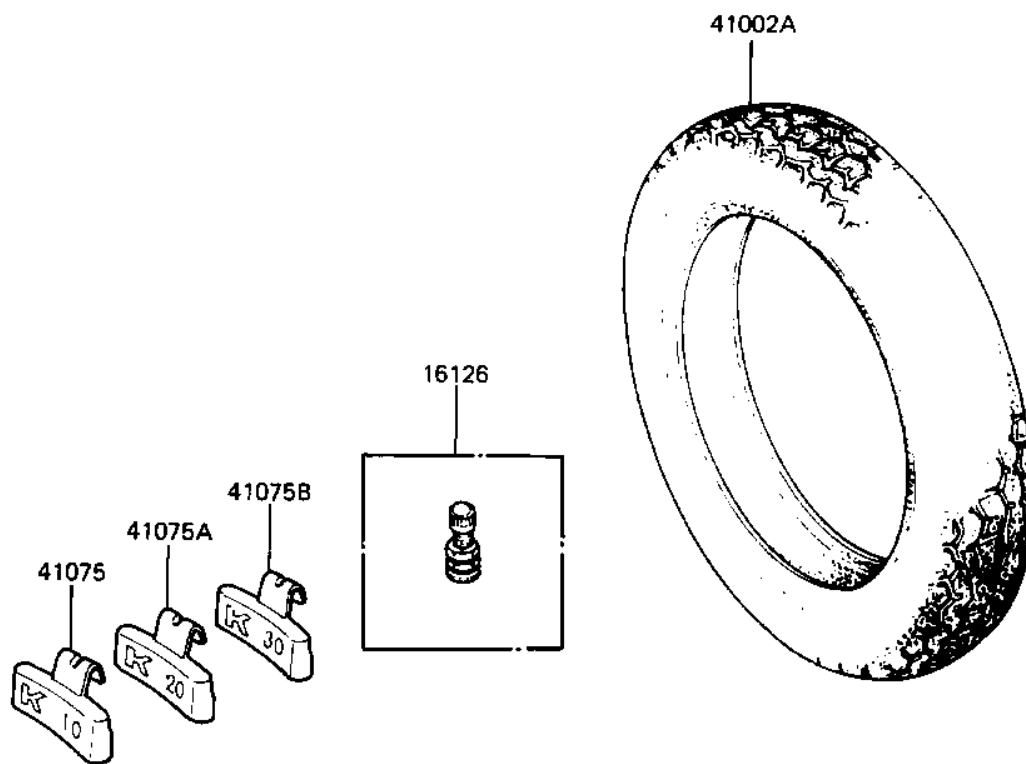

## 1982 550 LTD PARTS DIAGRAM

TIRES ('82-'83 C3/C4)

F2210-0017

## 1982 550 LTD PARTS LIST

TIRES ('82-'83 C3/C4)

ITEM NAME	PART NUMBER	QUANTITY
VALVE (Ref # 16126)	16126-1136	1
TIRE 325S-19 F8 F (Ref # 41002)	41002-1160	1
TIRE 130/90-16 K127 R (Ref # 41002A)	41002-1161	1
BALANCER-WHEEL,10G (Ref # 41075)	41075-1011	1
BALANCER-WHEEL,20G (Ref # 41075A)	41075-1012	1
BALANCER-WHEEL,30G (Ref # 41075B)	41075-1013	1