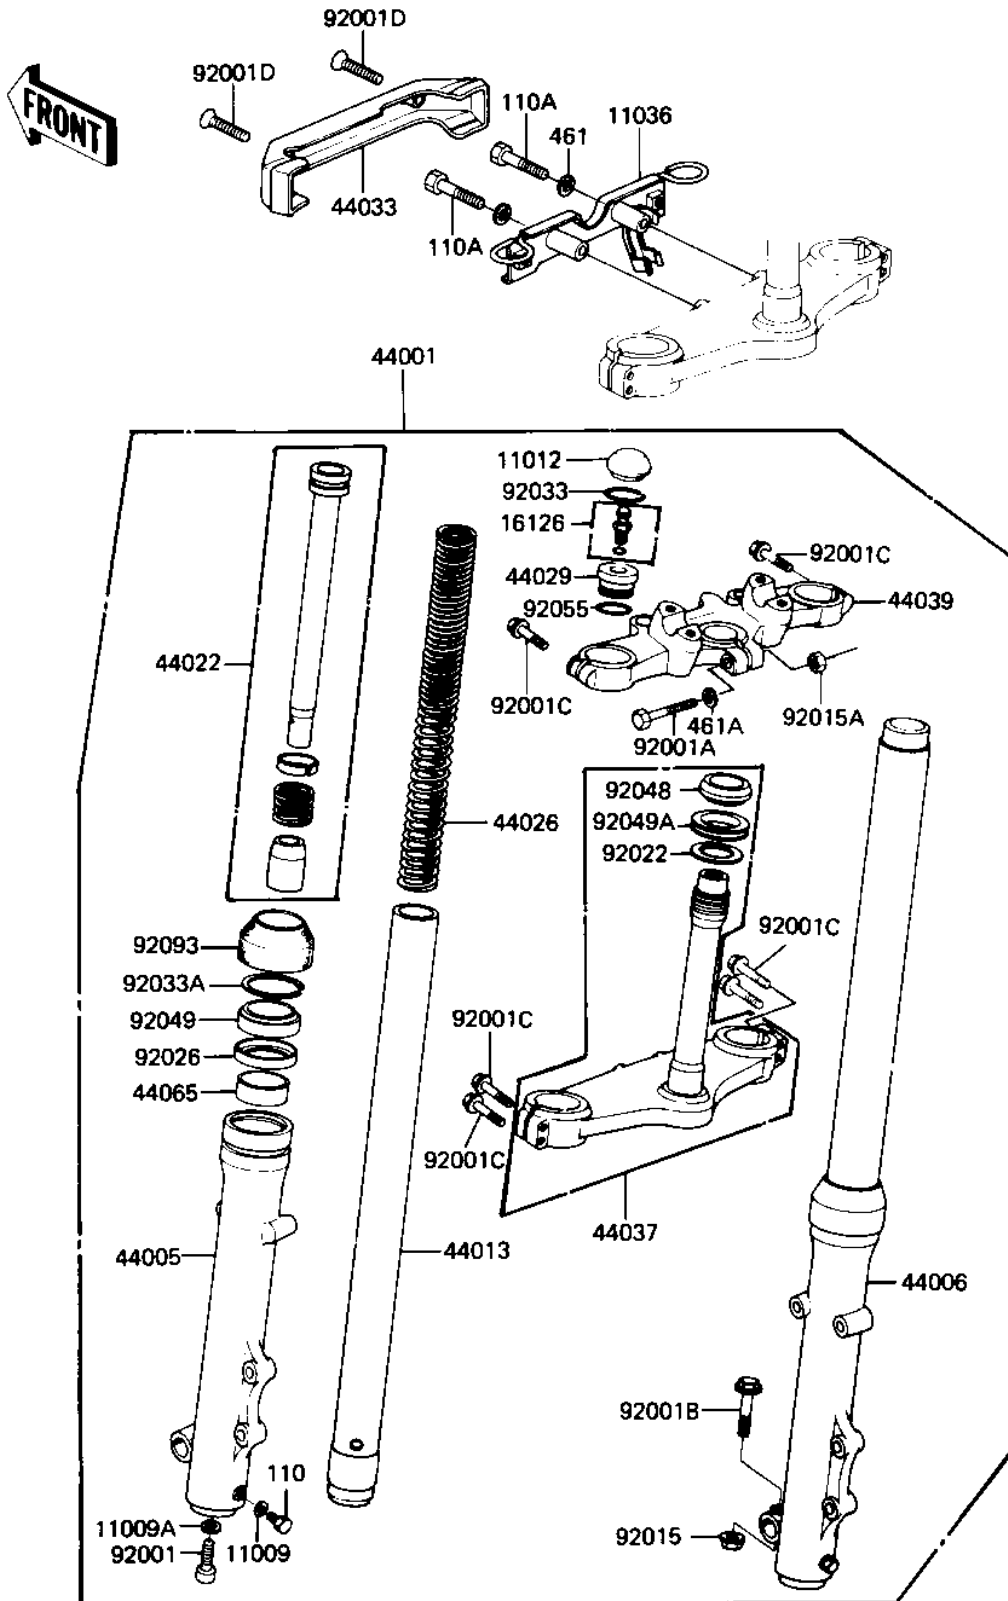

## 1982 550 LTD PARTS DIAGRAM

FRONT FORK (KZ550-C3)

F2340-0059

## 1982 550 LTD PARTS LIST

FRONT FORK (KZ550-C3)

ITEM NAME	PART NUMBER	QUANTITY
GASKET,DRAIN PLUG (Ref # 11009)	44045-047	1
GASKET,FORK CYL BOLT (Ref # 11009A)	44045-051	1
CAP, FORK TOP (Ref # 11012)	11012-1151	1
BRACKET-A (Ref # 11036)	11036-1253	1
VALVE ASSY,AIR (Ref # 16126)	16126-1025	1
FORK-FRONT (Ref # 44001)	44001-1193	1
TUBE,LH,FORK OUTER (Ref # 44005)	44005-1050	1
TUBE,RH,FORK OUTER (Ref # 44006)	44006-1051	1
TUBE,FORK INNER (Ref # 44013)	44013-1043	1
CYLINDER-FORK (Ref # 44022)	44022-1024	1
SPRING,FORK INNER (Ref # 44026)	44026-1060	1
SEAT,FORK SPRING (Ref # 44029)	44029-1019	1
COVER,FORK (Ref # 44033)	44033-1054	1
STEM,STEERING (Ref # 44037)	44037-1013	1
HEAD,STEERING STEM (Ref # 44039)	44039-1011	1
BUSHING, FORK (Ref # 44065)	44065-1011	1
BOLT,FORK CYLINDER (Ref # 92001)	44041-078	1
BOLT,HEX HEAD,8X55 (Ref # 92001A)	92001-1064	1
BOLT,HEX HEAD,8X45 (Ref # 92001B)	92001-1136	1
BOLT,8X40 (Ref # 92001C)	92001-1149	1
SCREW-CSK-RD-CROS (Ref # 92001D)	222C0518	1
NUT,8MM (Ref # 92015)	92015-1055	1
NUT,LOCK,8MM (Ref # 92015A)	92015-1124	1
WASHER,PLAIN (Ref # 92022)	92022-231	1
SPACER,FORK (Ref # 92026)	92026-1038	1
CIRCLIP,FORK TOP (Ref # 92033)	92033-1023	1
RING,SNAP (Ref # 92033A)	92033-1055	1
CONE,STEERING STEM (Ref # 92048)	92047-012	1
SEAL-OIL,FORK (Ref # 92049)	92049-1063	1

## 1982 550 LTD PARTS LIST

FRONT FORK (KZ550-C3)

ITEM NAME	PART NUMBER	QUANTITY
OIL SEAL,STEERING STM (Ref # 92049A)	92056-003	1
"O" RING (Ref # 92055)	92055-1034	1
SEAL,DUST (Ref # 92093)	92093-1047	1
BOLT HEX HEAD 6X8 (Ref # 110)	110B0608	1
BOLT-UPSET,6X40 (Ref # 110A)	112G0640	1
WASHER SPRING 6MM (Ref # 461)	461F0600	1
WASHER SPRING 8MM (Ref # 461A)	461F0800	1