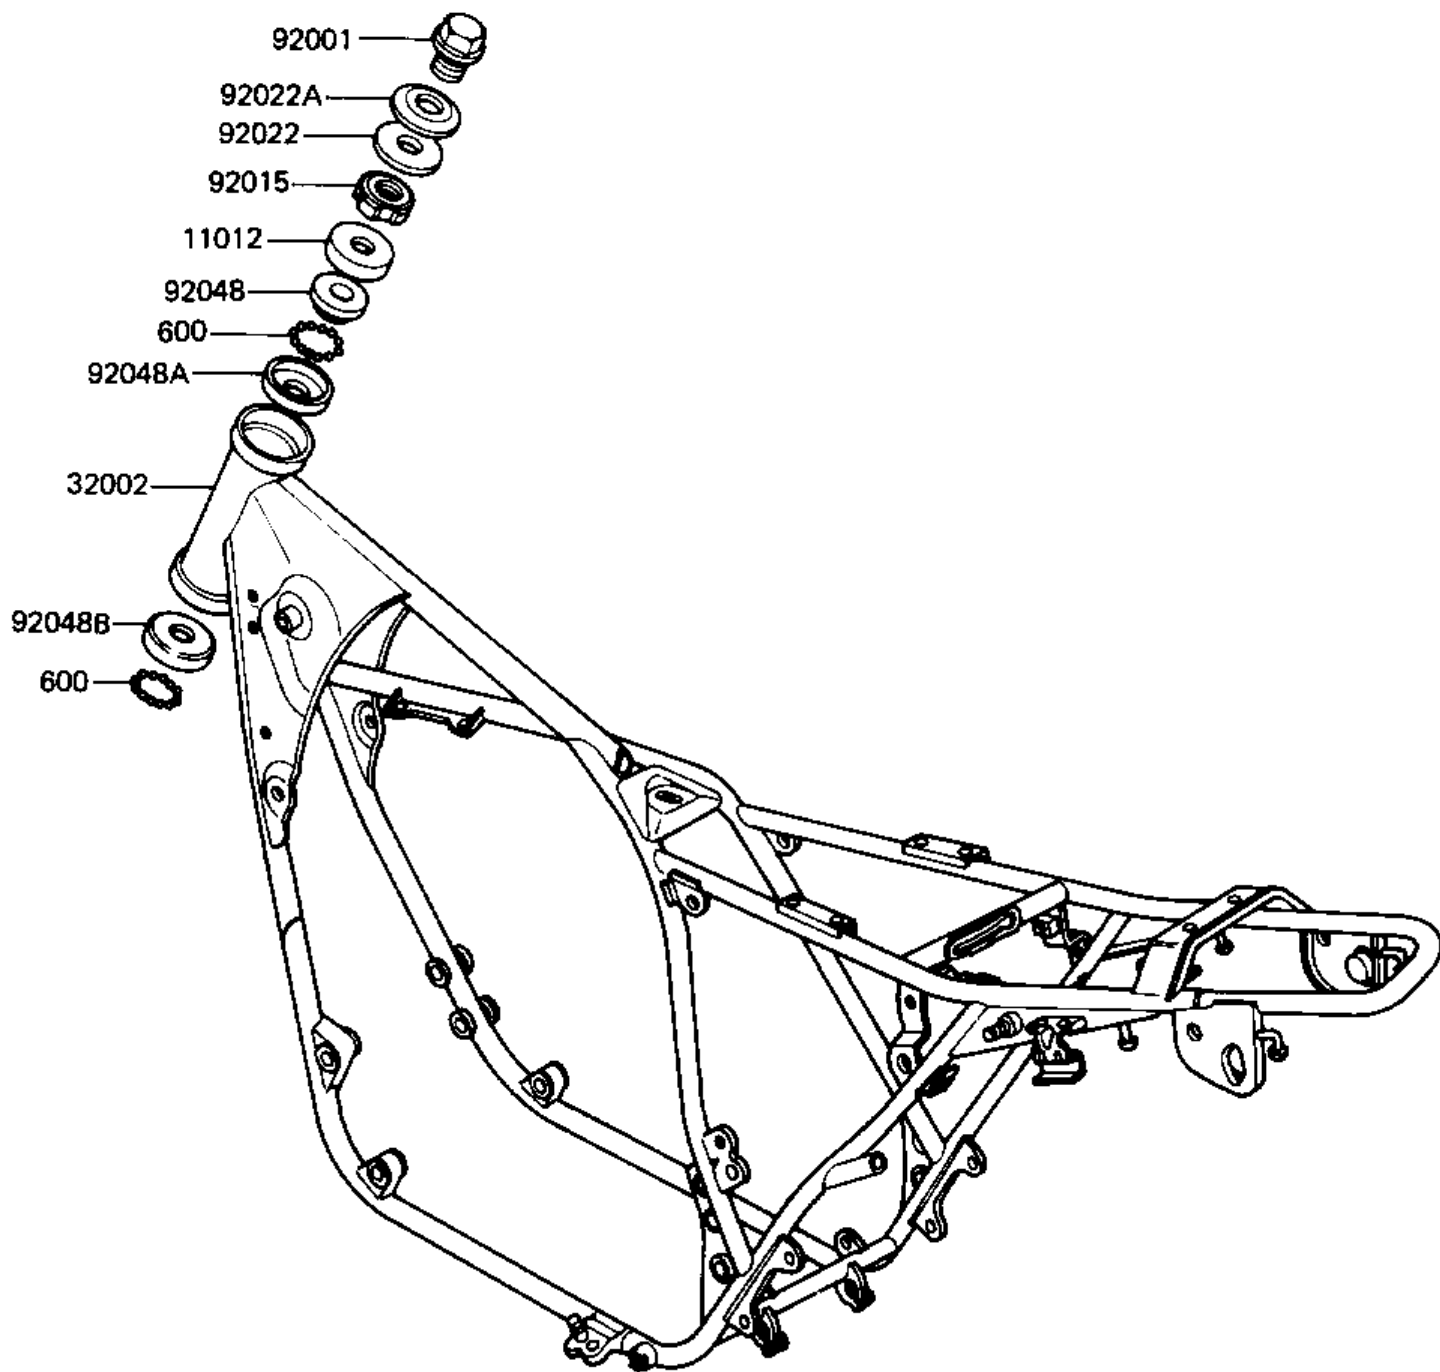

1982 550 LTD PARTS DIAGRAM

FRAME ('82-'83 C3/C4)

F2120-0059

1982 550 LTD PARTS LIST

FRAME ('82-'83 C3/C4)

| ITEM NAME | PART NUMBER | QUANTITY |
|--------------------------------------|-------------|----------|
| CAP, STEERING STEM (Ref # 11012) | 46098-016 | 1 |
| FRAME-COMP (Ref # 32002) | 32002-1327 | 1 |
| BOLT,STEERG STEM HEAD (Ref # 92001) | 92007-031 | 1 |
| NUT STEERING STEM LCK (Ref # 92015) | 92090-007 | 1 |
| WASHER,WAVE (Ref # 92022) | 46100-003 | 1 |
| WASHER,STEERG STM HD (Ref # 92022A) | 92022-230 | 1 |
| CONE,STRNG STM BRNG (Ref # 92048) | 92047-011 | 1 |
| RACE STRNG STEM BERNG (Ref # 92048A) | 92048-006 | 1 |
| RACE,STRNG STM BRNG (Ref # 92048B) | 92048-008 | 1 |
| BALL STEEL 1/4' (Ref # 600) | 600A0800 | 1 |