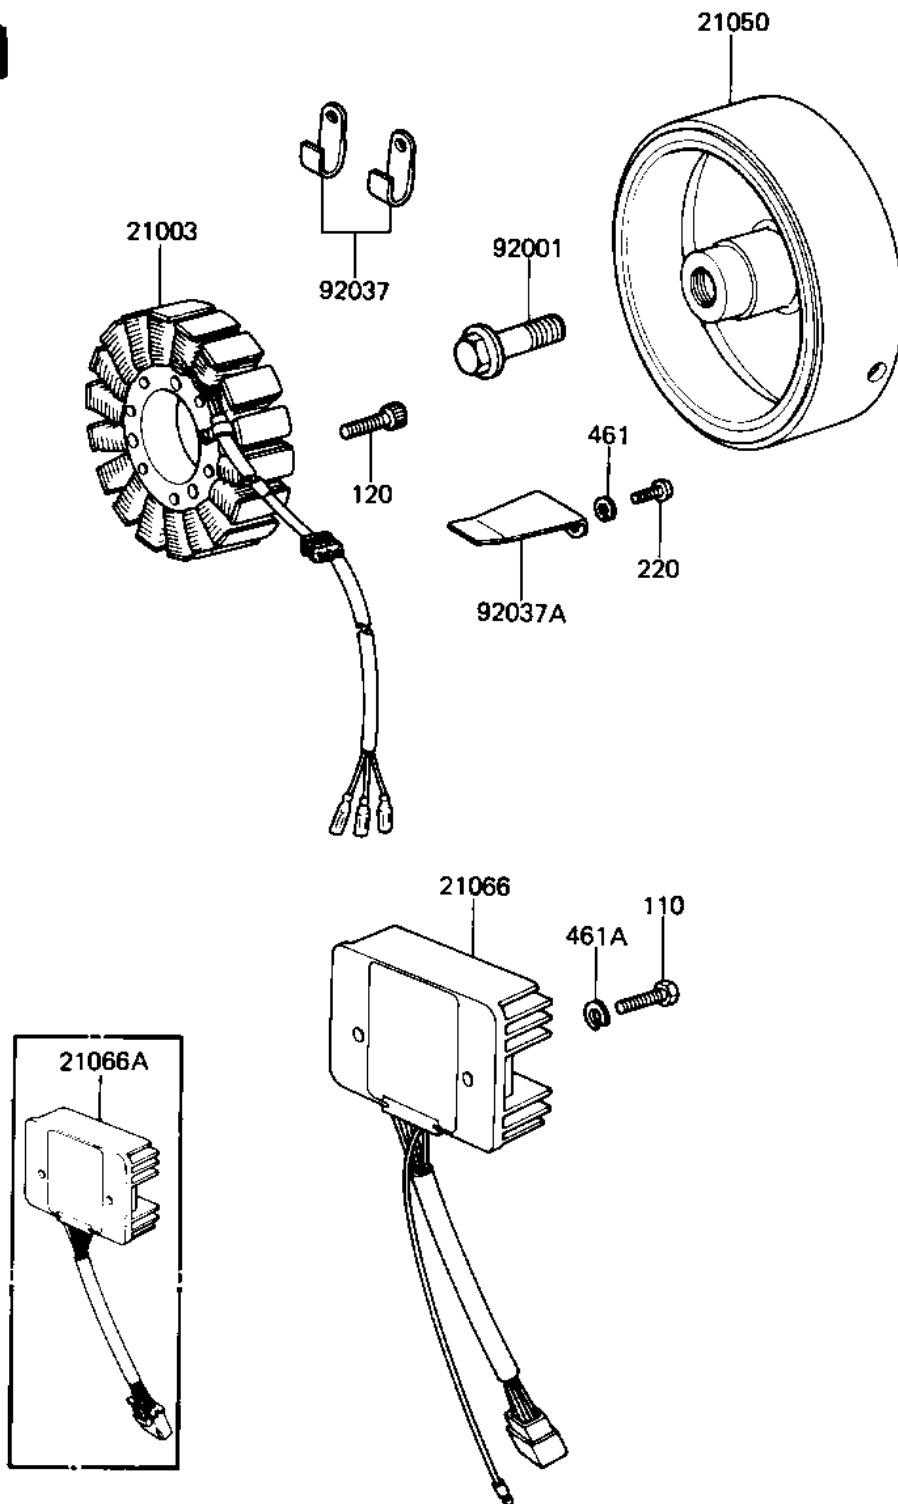

## 1982 550 LTD PARTS DIAGRAM

GENERATOR/REGULATOR ('82-'83 C3/C4)

E1810-0020

## 1982 550 LTD PARTS LIST

GENERATOR/REGULATOR ('82-'83 C3/C4)

ITEM NAME	PART NUMBER	QUANTITY
STATOR,GENERATOR (Ref # 21003)	21003-1038	1
FLYWHEEL,GENERATOR (Ref # 21050)	21050-1019	1
REGULATOR,VOLTAGE (Ref # 21066)	21066-1008	1
BOLT,10X40 (Ref # 92001)	92001-1201	1
CLAMP,WIRING HARNESS (Ref # 92037)	21126-008	1
CLAMP,GENERATOR WIRE (Ref # 92037A)	92037-1122	1
BOLT-UPSET (Ref # 110)	112G0625	1
BOLT,ALLEN,6X28 (Ref # 120)	120P0628	1
SCREW PAN HEAD 5X12 (Ref # 220)	220B0512	1
WASHER SPRING 5MM (Ref # 461)	461F0500	1
WASHER SPRING 6MM (Ref # 461A)	461F0600	1