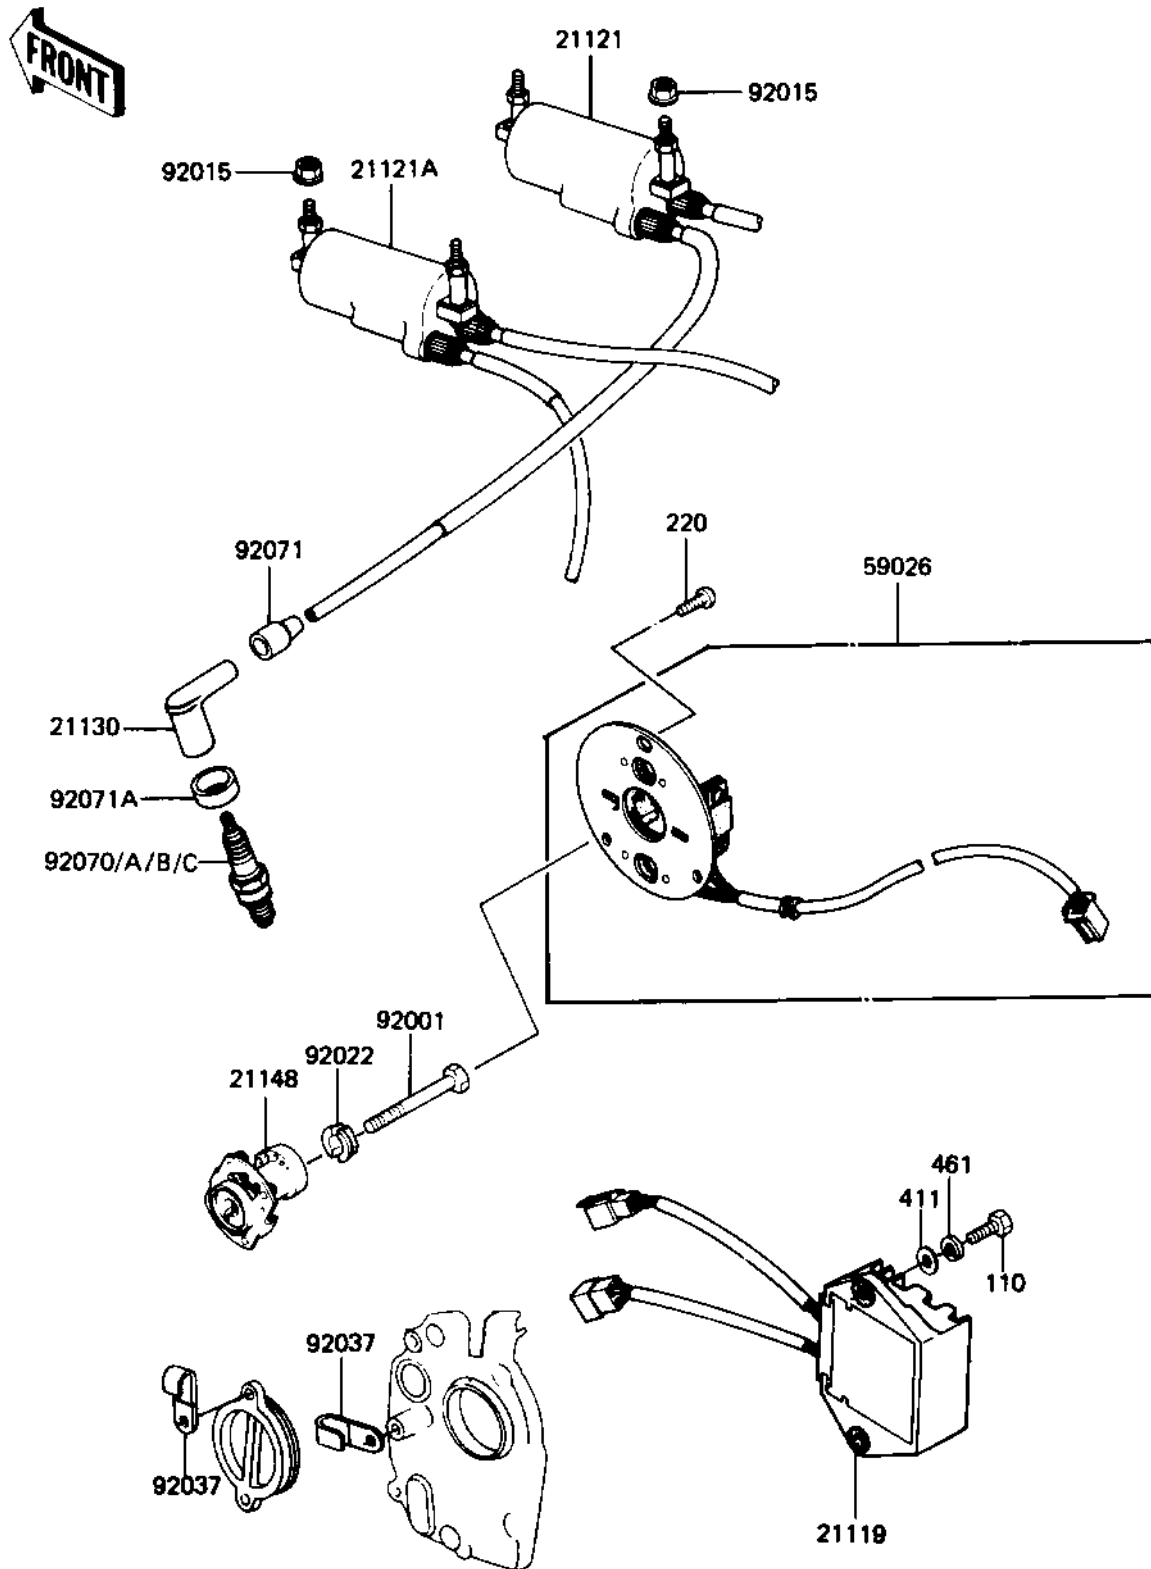

1982 550 LTD PARTS DIAGRAM

IGNITION ('82-'83 C3/C4)

E1830-0019

1982 550 LTD PARTS LIST

IGNITION ('82-'83 C3/C4)

ITEM NAME	PART NUMBER	QUANTITY
IGNITER (Ref # 21119)	21119-1040	1
COIL,IGNITION #1/4 (Ref # 21121)	21121-1035	1
COIL,IGNITION,#2/3 (Ref # 21121A)	21121-1036	1
CAP,SPARK PLUG"LD05F" (Ref # 21130)	21130-1003	1
ADVANCER, (Ref # 21148)	21148-1016	1
COIL,PULSING (Ref # 59026)	59026-1009	1
BOLT-8X63 (Ref # 92001)	92001-1397	1
NUT-6MM (Ref # 92015)	92015-1078	1
WASHER,SPARK ADVANCER (Ref # 92022)	92022-244	1
CLAMP,WIRING HARNESS (Ref # 92037)	21126-008	1
SPARK PLUG D8EA (Ref # 92070A)	D8EA	1
SPARK PLUG DR8ES (Canada) (Ref # 92070B)	92070-1019	1
GROMMET,SPARK PLG CAP (Ref # 92071)	21132-005	1
GROMMET,SPARK PLUG (Ref # 92071A)	92071-1015	1
BOLT-UPSET (Ref # 110)	112G0618	1
SCREW PAN HEAD 5X12 (Ref # 220)	220B0512	1
WASHER PLAIN 6MM (Ref # 411)	411B0600	1
WASHER SPRING 6MM (Ref # 461)	461F0600	1