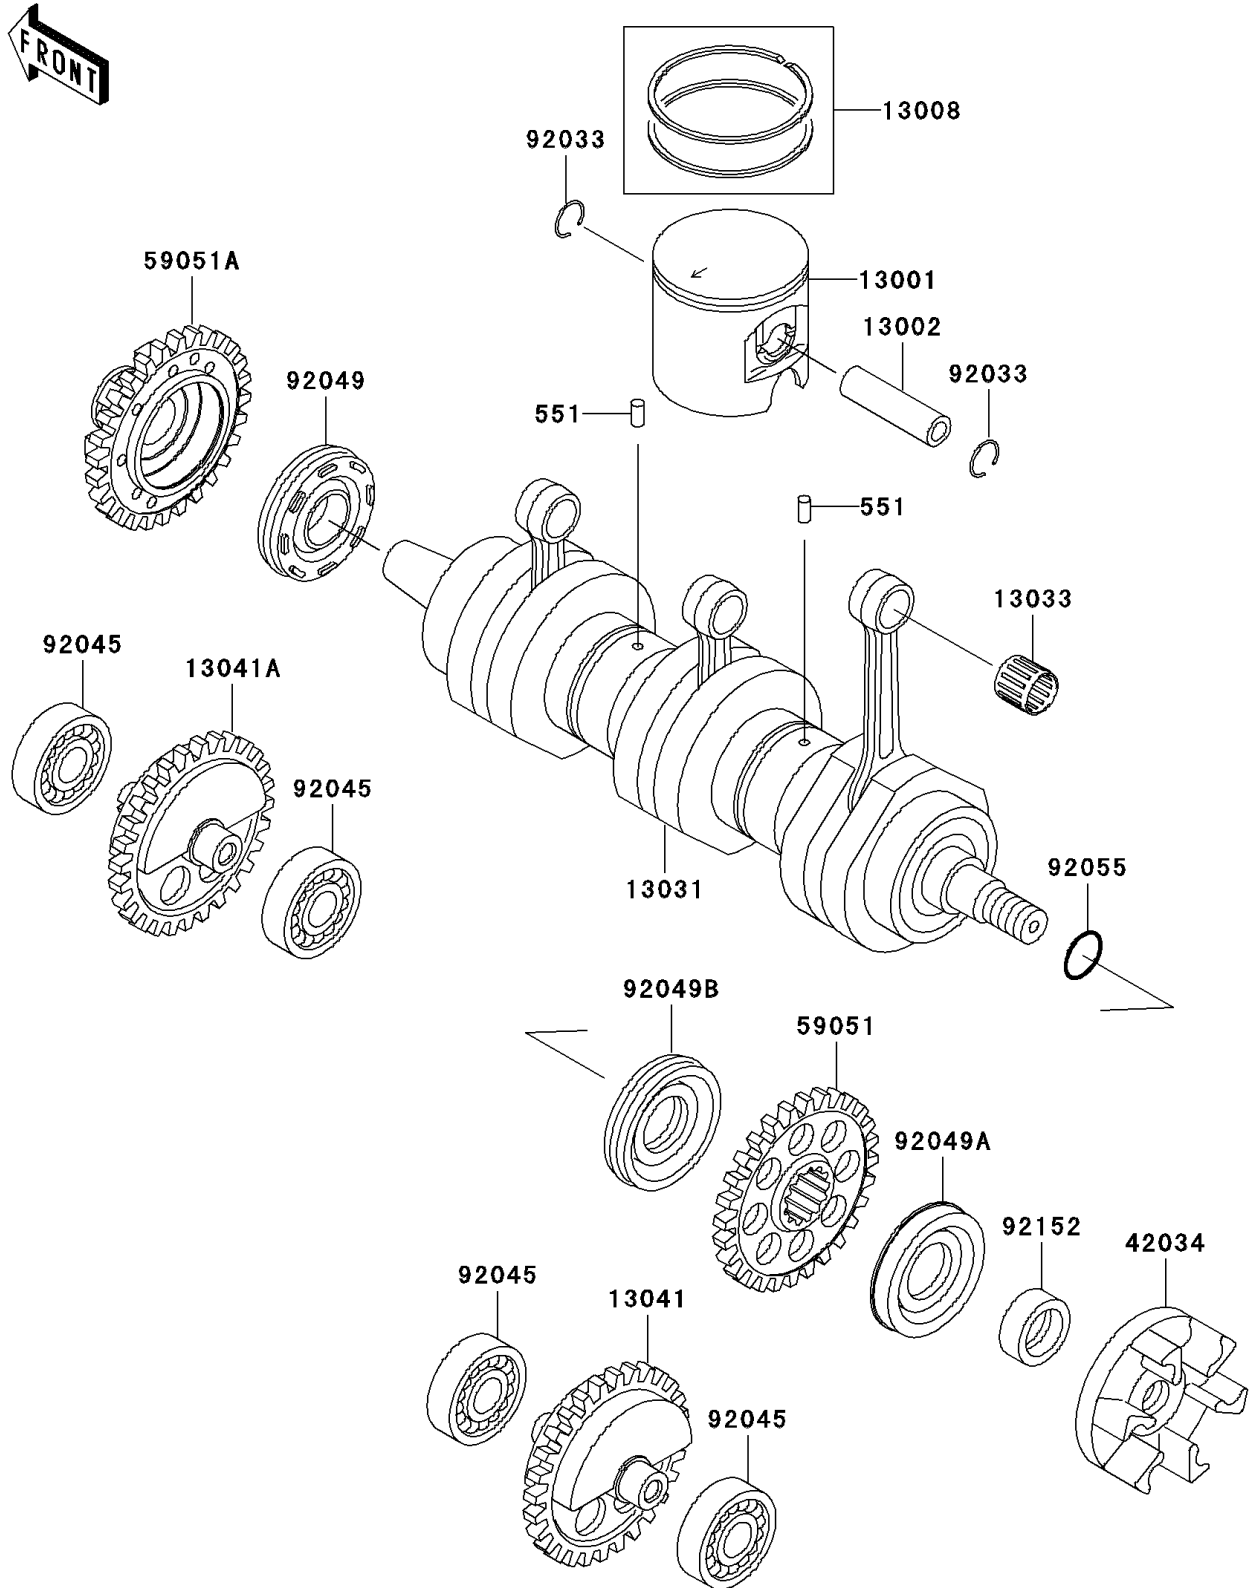

2003 JET SKI® Ultra® 150 PARTS DIAGRAM

Crankshaft/Piston(s)

E1320

2003 JET SKI® Ultra® 150 PARTS LIST

Crankshaft/Piston(s)

ITEM NAME	PART NUMBER	QUANTITY
PIN-DOWEL (Ref # 551)	551R0612	1
PISTON-ENGINE (Ref # 13001)	13001-3731	1
PIN-PISTON (Ref # 13002)	13002-3707	1
RING-SET-PISTON,STD (Ref # 13008)	13008-3708	1
CRANKSHAFT-COMP (Ref # 13031)	13031-3738	1
BEARING-SMALL END (Ref # 13033)	13033-3704	1
BALANCER,RR (Ref # 13041)	13041-3702	1
BALANCER,FR (Ref # 13041A)	13041-3703	1
COUPLING (Ref # 42034)	42034-3711	1
GEAR-SPUR (Ref # 59051)	59051-3704	1
GEAR-SPUR,FR (Ref # 59051A)	59051-3705	1
RING-SNAP (Ref # 92033)	92033-3729	1
BEARING-BALL,TMB204C4 (Ref # 92045)	92045-3728	1
SEAL-OIL,FW7357210ZS (Ref # 92049)	92049-3725	1
SEAL-OIL,FWJ7358069ZS (Ref # 92049A)	92049-3728	1
SEAL-OIL (Ref # 92049B)	92049-3730	1
RING-O,20.8X2.4 (Ref # 92055)	92055-3740	1
COLLAR,CRANKSHAFT,RR (Ref # 92152)	92152-3701	1