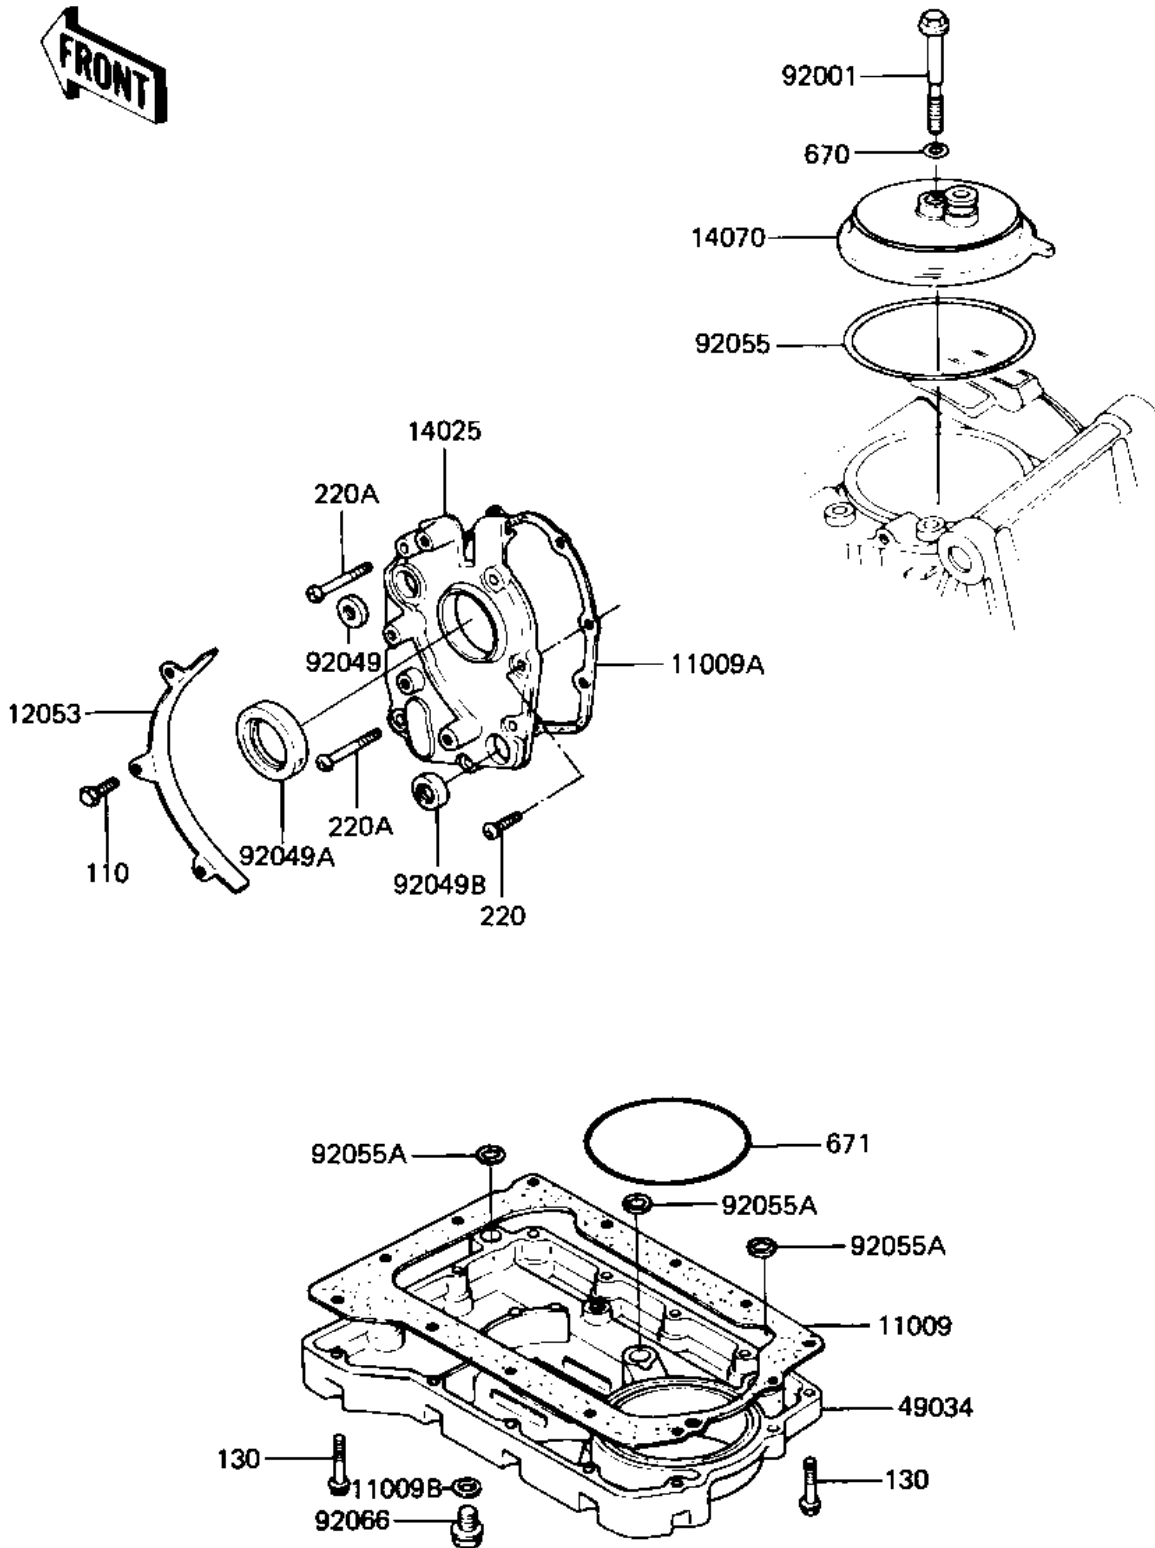

1982 550 LTD PARTS DIAGRAM

BREATHER COVER/OIL PAN ('82-'83 C3/C4)

E1432-0003

1982 550 LTD PARTS LIST

BREATHER COVER/OIL PAN ('82-'83 C3/C4)

ITEM NAME	PART NUMBER	QUANTITY
GASKET,OIL PAN (Ref # 11009)	11060-1057	1
GASKET,TRANSMISSION C (Ref # 11009A)	11060-1056	1
GASKET,DRIN PLUG (Ref # 11009B)	92065-097	1
GUIDE,CHAIN (Ref # 12053)	12053-1006	1
COVER,MISSION (Ref # 14025)	14025-1486	1
BODY-BREATHER (Ref # 14070)	14070-1008	1
PAN,OIL (Ref # 49034)	49034-1002	1
BOLT,HEX HEAD,8X72 (Ref # 92001)	92003-107	1
OIL SEAL,SD-8187 (Ref # 92049)	92049-1017	1
OIL SEAL SC325210 (Ref # 92049A)	92050-024	1
OIL SEAL,TB13225.5 (Ref # 92049B)	92051-005	1
"O" RING,91MM (Ref # 92055)	92055-052	1
"O" RING (Ref # 92055A)	92055-077	1
PLUG,OIL DRAIN,12X15 (Ref # 92066)	92066-1174	1
BOLT-UPSET 6X14 (Ref # 110)	112B0614	1
BOLT,FLANGED,6X25 (Ref # 130)	130G0625	1
SCREW PAN HEAD 6X20 (Ref # 220)	220B0620	1
SCREW PAN HEAD 6X40 (Ref # 220A)	220B0640	1
"O" RING,8MM (Ref # 670)	670B1508	1
"O" RING,90MM (Ref # 671)	671B2590	1