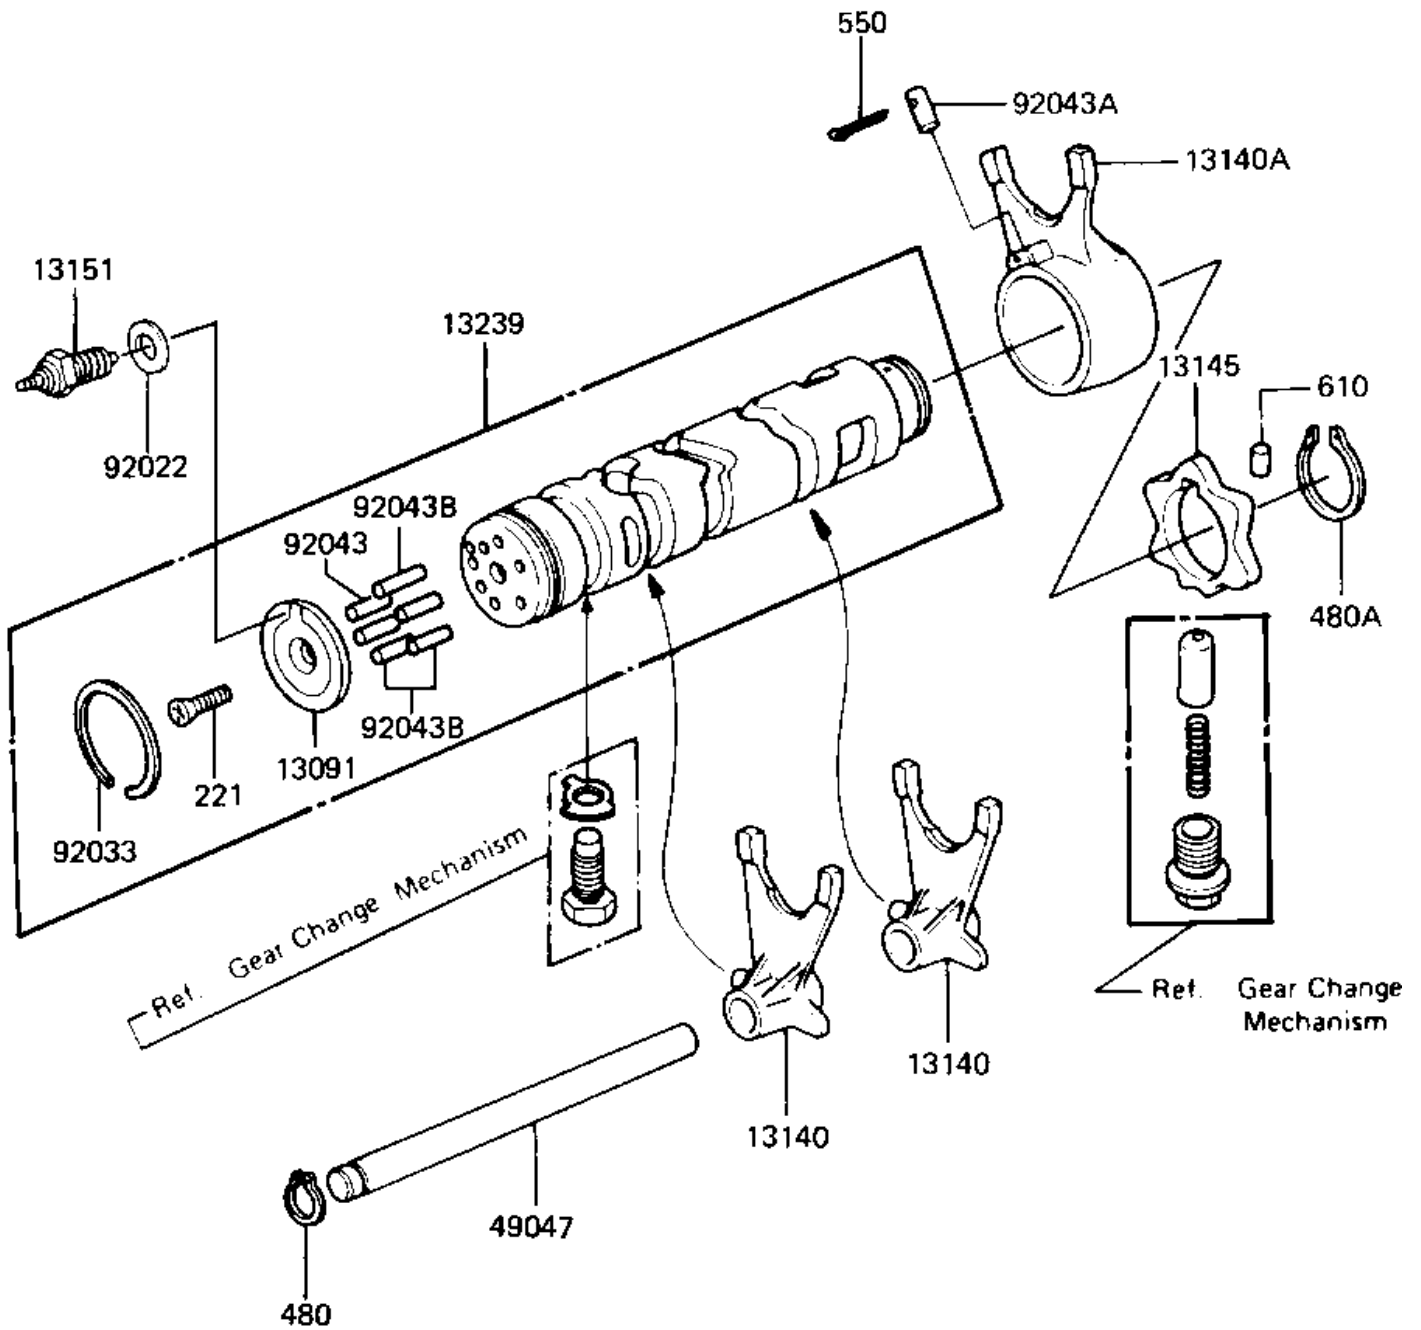

1982 550 LTD PARTS DIAGRAM

GEAR CHANGE DRUM & FORKS ('82-'83 C3/C4)

E1362-0010

1982 550 LTD PARTS LIST

GEAR CHANGE DRUM & FORKS ('82-'83 C3/C4)

| ITEM NAME | PART NUMBER | QUANTITY |
|--------------------------------------|-------------|----------|
| HOLDER,CHANGE DRUM PI (Ref # 13091) | 13091-1104 | 1 |
| FORK-SHIFT,OUTPUT (Ref # 13140) | 13140-1062 | 1 |
| SHIFT FORK,GEAR SHIFT (Ref # 13140A) | 13140-1016 | 1 |
| CAM-CHANGE DRUM (Ref # 13145) | 13145-1058 | 1 |
| SWITCH,NEUTRAL (Ref # 13151) | 13151-1007 | 1 |
| DRUM-ASSY-CHANGE (Ref # 13239) | 13239-1119 | 1 |
| ROD-SHIFT (Ref # 49047) | 49047-5003 | 1 |
| GASKET CHECK VALVE (Ref # 92022) | 92065-058 | 1 |
| CIRCLIP,37MM (Ref # 92033) | 92033-035 | 1 |
| PIN GEAR CHANGE DRUM (Ref # 92043) | 92042-014 | 1 |
| DOWEL PIN,8X18 (Ref # 92043A) | 92042-021 | 1 |
| PIN,GEAR CHNGE DRUM (Ref # 92043B) | 92042-030 | 1 |
| SCREW CNTSNK HD 6X20 (Ref # 221) | 221B0620 | 1 |
| CIRCLIP 12MM (Ref # 480) | 480J1200 | 1 |
| CIRCLIP,30MM (Ref # 480A) | 480J3000 | 1 |
| PIN COTTER 3.0X20 (Ref # 550) | 550D3020 | 1 |
| PIN-DOWEL,4X6 (Ref # 610) | 610A0406 | 1 |