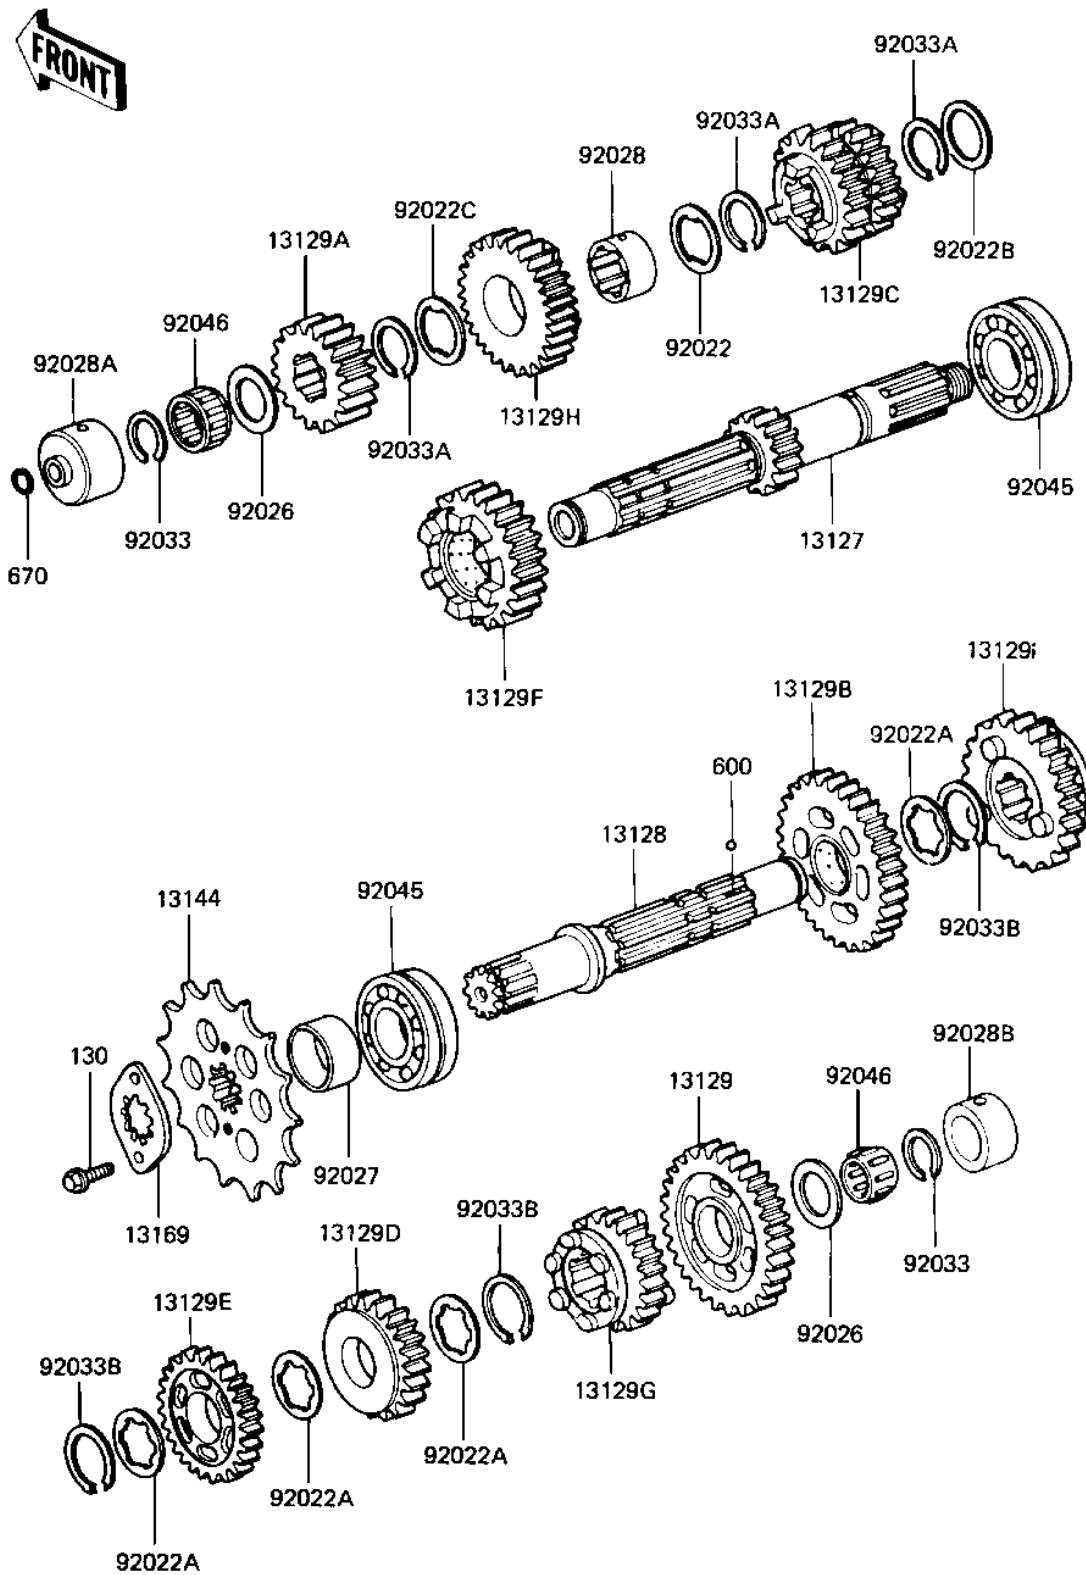

1982 550 LTD PARTS DIAGRAM

TRANSMISSION ('82-'83 C3/C4)

E1361-0013

1982 550 LTD PARTS LIST

TRANSMISSION ('82-'83 C3/C4)

ITEM NAME	PART NUMBER	QUANTITY
SHAFT,DRIVE,14T (Ref # 13127)	13127-1008	1
SHAFT,OUTPUT (Ref # 13128)	13128-1009	1
LOW GEAR,OUTPUT,36T (Ref # 13129)	13129-1076	1
2ND GEAR,DRIVE SHAFT (Ref # 13129A)	13129-1077	1
2ND GEAR,OUTPUT,32T (Ref # 13129B)	13129-1078	1
GEAR INPUT 3RD&4TH,21 (Ref # 13129C)	13260-1195	1
3RD GEAR,OUTPUT,29T (Ref # 13129D)	13129-1080	1
4TH GEAR,OUTPUT,27T (Ref # 13129E)	13129-1081	1
5TH GEAR,DRIVE SHAFT (Ref # 13129F)	13129-1082	1
5TH GEAR,OUTPUT,25T (Ref # 13129G)	13129-1083	1
GEAR,INPUT TOP,27T (Ref # 13129H)	13129-1658	1
GEAR,OUTPUT TOP,23T (Ref # 13129I)	13129-1662	1
SPROCKET,ENGINE,16T (Ref # 13144)	13144-1016	1
PLATE,SPROCKET (Ref # 13169)	13270-1060	1
WASHER,LOCK,30X1.0T (Ref # 92022)	92022-1072	1
WASHER,LOCK,1.0T (Ref # 92022A)	92022-1139	1
WASHER PLAIN (Ref # 92022B)	92022-161	1
WASHER-LOCK (Ref # 92022C)	92024-033	1
SPACER,20.3X30X2T (Ref # 92026)	92026-1022	1
COLLAR,25X32X23.5L (Ref # 92027)	92027-1106	1
BUSHING,INPUT TOP GEA (Ref # 92028)	92028-1552	1
BUSHING,DRIVE SHAFT (Ref # 92028A)	92028-1032	1
BUSHING,OUTPUT SHAFT (Ref # 92028B)	92028-180	1
CIRCLIP (Ref # 92033)	92033-015	1
CIRCLIP (Ref # 92033A)	92033-026	1
SNAP RING,25.9X1.2T (Ref # 92033B)	92033-1037	1
BEARING,BALL (Ref # 92045)	92045-035	1
BEARING,VS20/14A (Ref # 92046)	92046-1030	1
BOLT,FLANGED,6X12 (Ref # 130)	130G0612	1

1982 550 LTD PARTS LIST

TRANSMISSION ('82-'83 C3/C4)

ITEM NAME	PART NUMBER	QUANTITY
BALL STEEL 5/32' (Ref # 600)	600A0500	1
"O" RING,8MM (Ref # 670)	670B1508	1