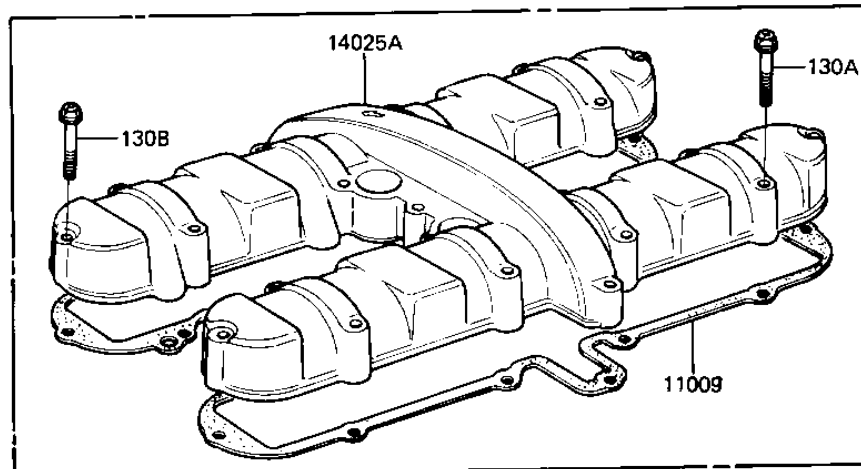

## 1982 550 LTD PARTS DIAGRAM

CYLINDER HEAD COVERS ('82-'83 C3/C4)

E1112-0023

## 1982 550 LTD PARTS LIST

CYLINDER HEAD COVERS ('82-'83 C3/C4)

ITEM NAME	PART NUMBER	QUANTITY
GASKET,CYL HEAD COVER (Ref # 11009)	11009-1058	1
CAP, REED VALVE, SILVER (Ref # 11012)	11012-1193	1
VALVE ASSY REED (Ref # 12021)	12021-1003	1
COVER,CYL HEAD,SILVER (Ref # 14025)	14025-1300	1
CNCOVER,CYL HEAD,SILVER (Canada) (Ref # 14025A)	14025-1301	1
BOLT,FLANGED,6X20 (Ref # 130)	130G0620	1
BOLT,FLANGED,6X35 (Ref # 130A)	130H0635	1
BOLT,FLANGED,6X45 (Ref # 130B)	130G0645	1
BOLT,FLANGED,6X65 (Ref # 1300)	130G0665	1