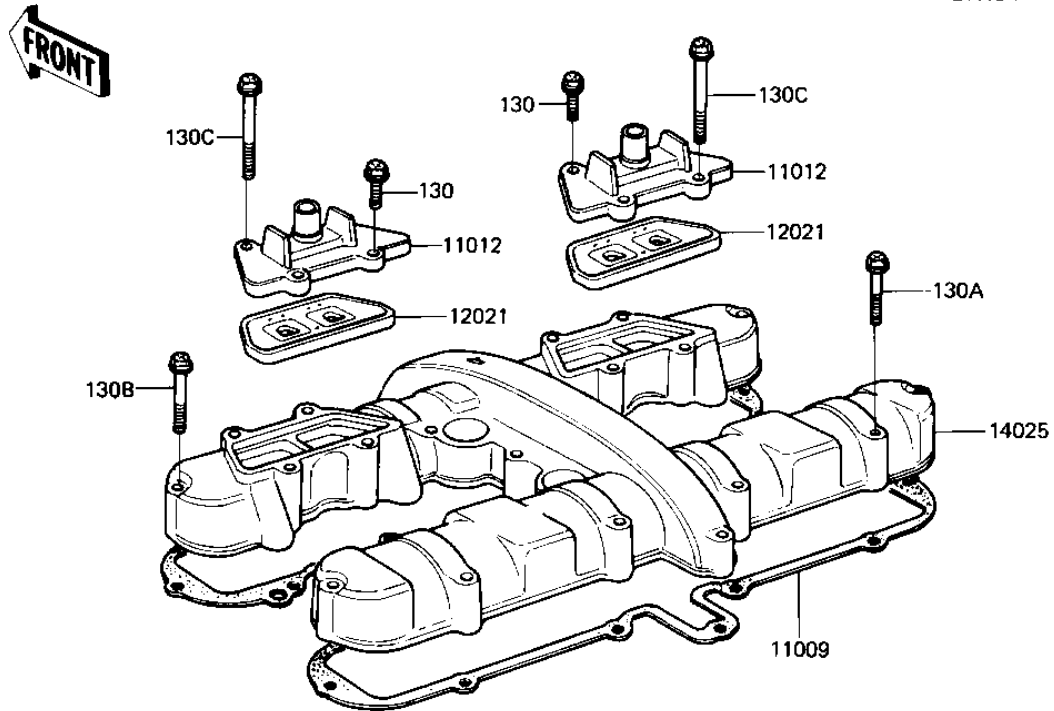

## 1982 550 LTD PARTS DIAGRAM

CYLINDER HEAD COVERS ('82-'83 C3/C4)

E1112-0023

## 1982 550 LTD PARTS LIST

CYLINDER HEAD COVERS ('82-'83 C3/C4)

ITEM NAME	PART NUMBER	QUANTITY
GASKET,CYL HEAD COVER (Ref # 11009)	11009-1058	1
CAP, REED VALVE, SILVER (Ref # 11012)	11012-1193	1
VALVE ASSY REED (Ref # 12021)	12021-1003	1
COVER,CYL HEAD,SILVER (Ref # 14025)	14025-1300	1
CNCOVER,CYL HEAD,SILVER (Canada) (Ref # 14025A)	14025-1301	1
BOLT,FLANGED,6X20 (Ref # 130)	130G0620	1
BOLT,FLANGED,6X35 (Ref # 130A)	130H0635	1
BOLT,FLANGED,6X45 (Ref # 130B)	130G0645	1
BOLT,FLANGED,6X65 (Ref # 1300)	130G0665	1