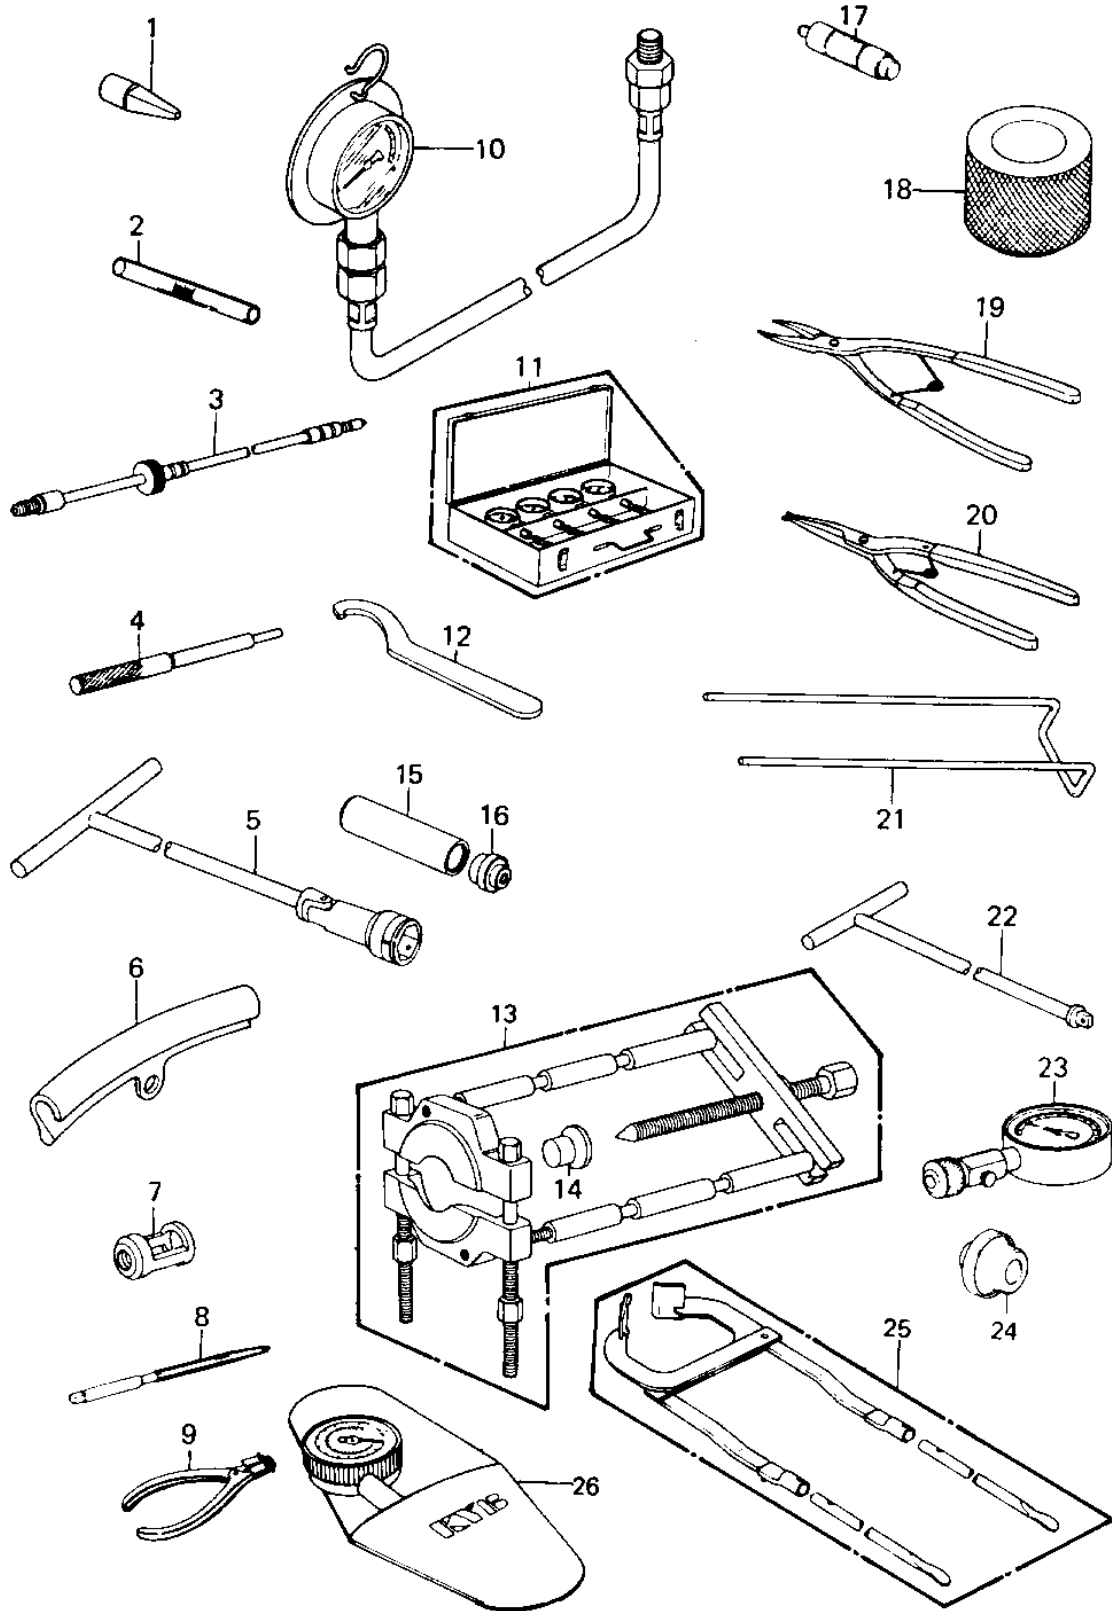

1980 550 LTD PARTS DIAGRAM

SPECIAL SERVICE TOOLS "A" ('80-'81 C1/C2)

1980 550 LTD PARTS LIST

SPECIAL SERVICE TOOLS "A" ('80-'81 C1/C2)

ITEM NAME	PART NUMBER	QUANTITY
ADAPTER,FORK CYL HLDR (Ref # 1)	57001-1011	1
GAUGE-FUEL LEVEL (Ref # 2)	57001-1017	1
GAUGE-CMP ADPTR 12MM (Ref # 3)	57001-1018	1
ARBOR,VALVE GUIDE (Ref # 4)	57001-1021	1
WRENCH,SPARK PLUG (Ref # 5)	57001-1024	1
PROTECTOR-BEAD (Ref # 6)	57001-1063	1
ADAPTER,VALVE SPRING (Ref # 7)	57001-1078	1
REAMER-VALVE GUIDE (Ref # 8)	57001-1079	1
PLIERS-PISTON RING (Ref # 9)	57001-115	1
*** N.L.A.*** (Canada) (Ref # 10)	57001-125	1
*** N.L.A.*** (Canada) (Ref # 11)	57001-127	1
57001-1100 (Canada) (Ref # 12)	57001-134	1
PULLER,STEM BEARING (Ref # 13)	57001-135	1
ADAPTER,STEM BEARING (Ref # 14)	57001-136	1
DRIVER,STEM BEARING (Ref # 15)	57001-137	1
57001-1129 (Canada) (Ref # 16)	57001-138	1
*** N.L.A.*** (Canada) (Ref # 17)	57001-139	1
*** N.L.A.*** (Canada) (Ref # 18)	57001-141	1
PLIERS,CIRCLIP,INSIDE (Ref # 19)	57001-143	1
PLIERS,CIRCLIP,OUTSID (Ref # 20)	57001-144	1
57001-1336 (Canada) (Ref # 21)	57001-149	1
HANDLE,FORK CLY HOLDR (Ref # 22)	57001-183	1
GAUGE COMPRESSION (Ref # 23)	57001-221	1
*** N.L.A.*** (Canada) (Ref # 24)	57001-296	1
BREAKER-BEAD,ASSY (Ref # 25)	57001-1072	1
GAUGE,AIR (Ref # 26)	52005-1003	1