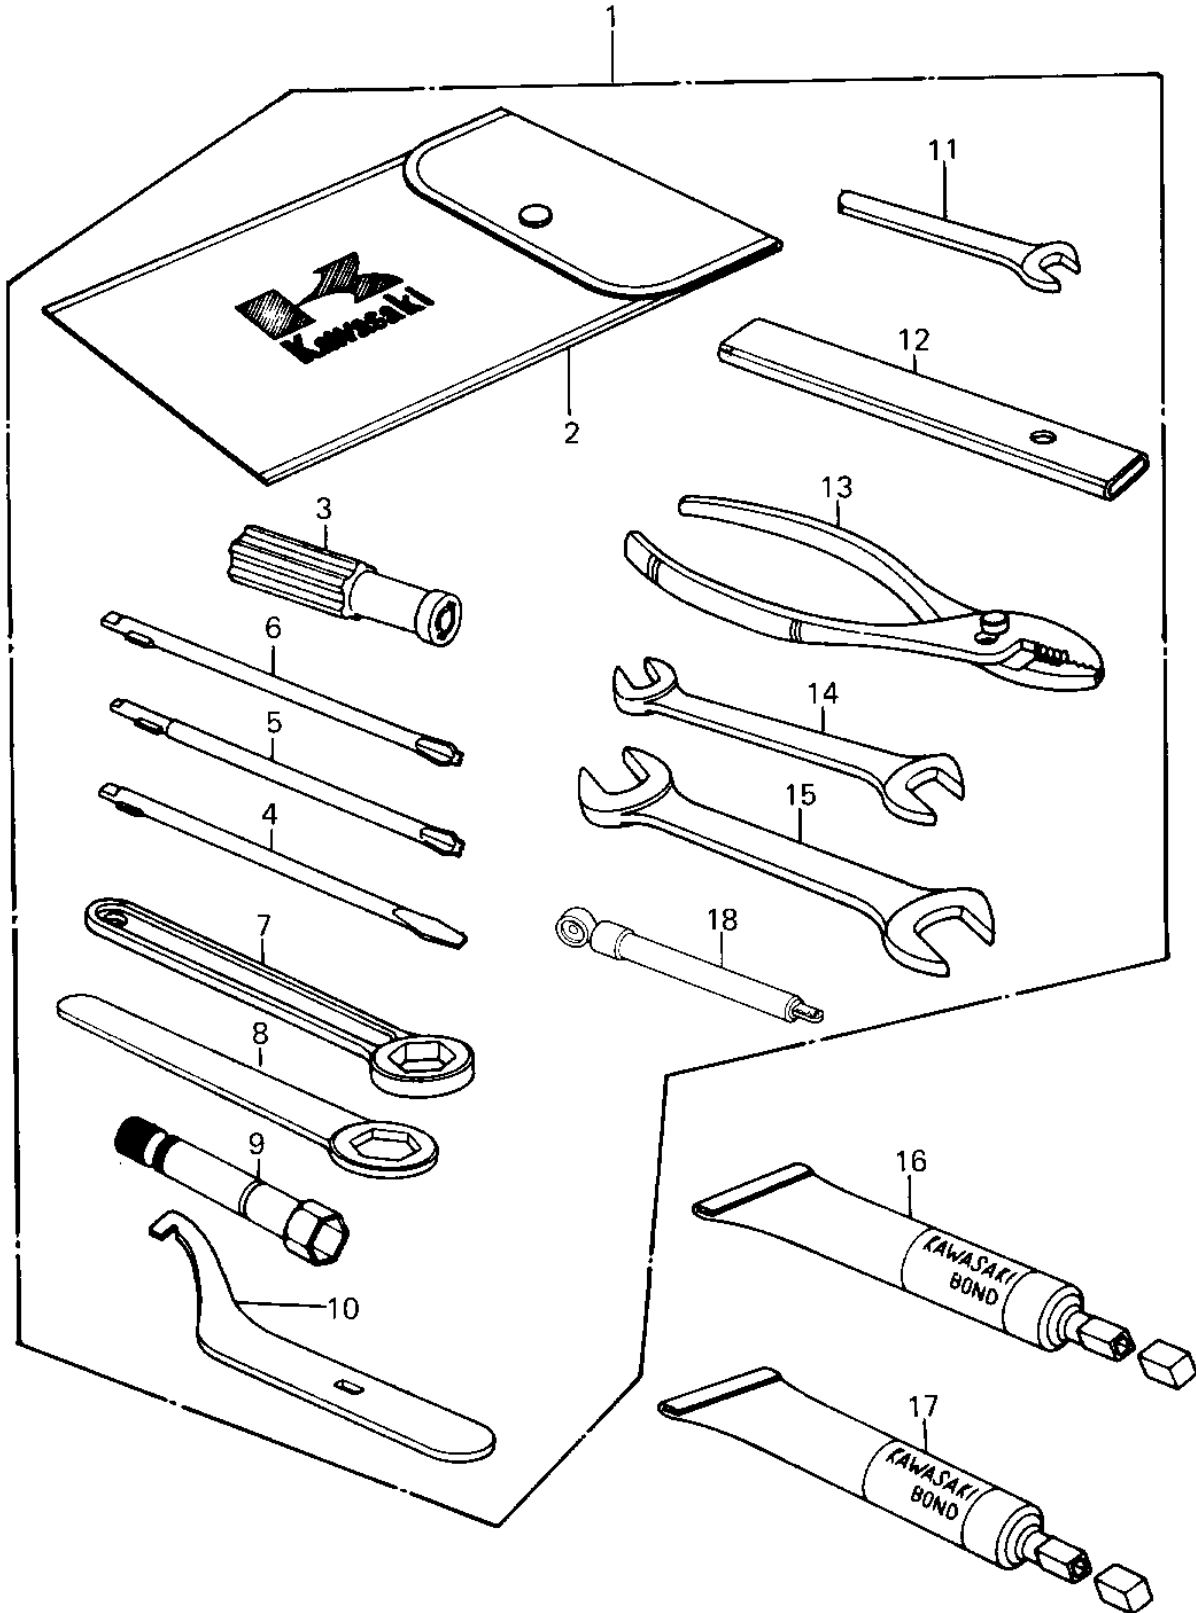

1980 550 LTD PARTS DIAGRAM

OWNER TOOLS ('80-'81 C1/C2)

1980 550 LTD PARTS LIST

OWNER TOOLS ('80-'81 C1/C2)

ITEM NAME	PART NUMBER	QUANTITY
TOOL KIT (Ref # 1)	56007-1060	1
TOOL KIT (Ref # 1)	56007-1070	1
BAG,TOOL (Ref # 2)	56008-009	1
GRIP,SCREW DRIVER (Ref # 3)	92106-1001	1
92107-1052 (Canada) (Ref # 4)	92107-007	1
TOOL-DRIVER (Ref # 5)	92107-1052	1
92107-1002 (Canada) (Ref # 6)	92107-008	1
TOOL-WRENCH,BOX END,2 (Ref # 7)	92110-1147	1
TOOL-WRENCH,BOX END,1 (Ref # 8)	92110-1151	1
TOOL-WRENCH,BOX END,2 (Ref # 8)	92110-1148	1
WRENCH,SPARK PLUG (Ref # 9)	92110-1018	1
WRENCH,HOOK (Ref # 10)	92110-1019	1
WRENCH,OPEN END,10M/M (Ref # 11)	92110-1031	1
WRENCH,OPEN END,19M/M (Ref # 11)	92110-1004	1
WRENCH,OPEN END,19M/M (Ref # 12)	92111-004	1
PLIERS,160MM (Ref # 13)	92112-003	1
WRENCH,OPEN END,12X13 (Ref # 14)	92126-002	1
TOOL-WRENCH,OPEN END (Ref # 14)	92110-1038	1
TOOL-WRENCH,OPEN END, (Ref # 15)	92110-1153	1
LIQUID GASKET (Ref # 16)	92104-002	1
BOND,#10 (Ref # 17)	56019-120	1
GAUGE,AIR,3.5KG/CM2 (Ref # 18)	52005-1031	1