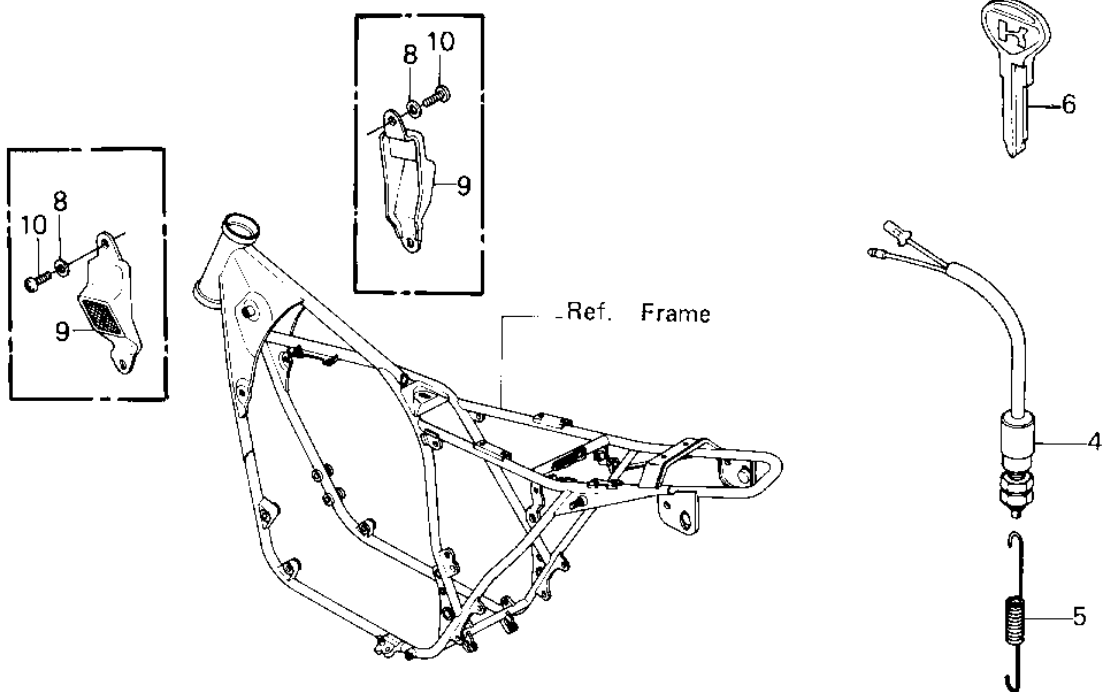

## 1980 550 LTD PARTS DIAGRAM

IGNITION SWITCH/LOCKS/REFLECTORS ('80-'8)

## 1980 550 LTD PARTS LIST

IGNITION SWITCH/LOCKS/REFLECTORS ('80-'8

ITEM NAME	PART NUMBER	QUANTITY
BOLT-SOCKET,6X16,BLAC (Ref # 1)	120S0616	1
SWITCH ASSY,IGNITION (Ref # 2)	27005-5014	1
WASHER SPRING 6MM (Ref # 3)	461F0600	1
SWITCH-BRAKE LAMP (Ref # 4)	27010-017	1
SPRING,BRAKE LAMP SN (Ref # 5)	27011-017	1
KEY-LOCK,BLANK (Ref # 6)	27008-1103	1
LOCK ASSY,KZ550A1 (Ref # 7)	27004-5016	1
LOCK ASSY (Ref # 7-1)	27004-5099	1
WASHER,5.2X16X16X1.2T (Ref # 8)	25009-004	1
REFLECTOR ASSY,FRONT (Ref # 9)	28001-1015	1
SCREW,5X16,BLACK (Ref # 10)	92009-1099	1