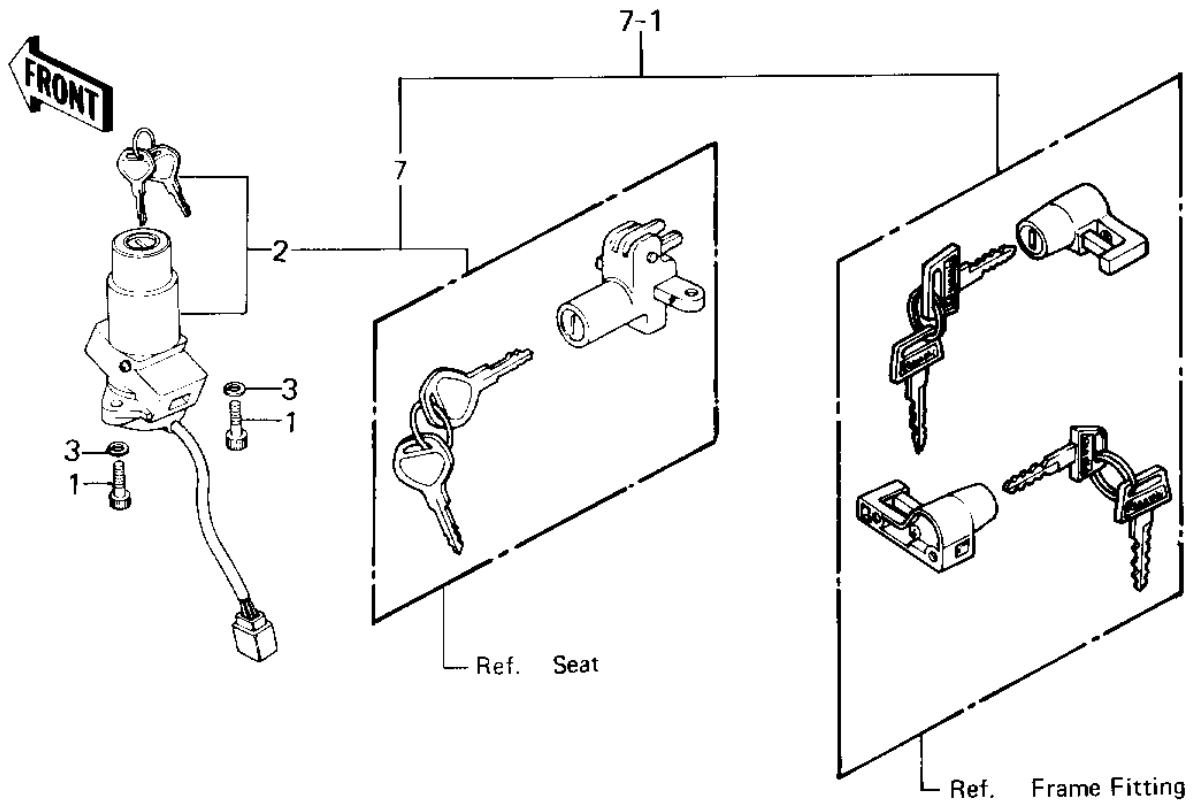

## 1980 550 LTD PARTS DIAGRAM

IGNITION SWITCH/LOCKS/REFLECTORS ('80-'8)

## 1980 550 LTD PARTS LIST

IGNITION SWITCH/LOCKS/REFLECTORS ('80-'8

ITEM NAME	PART NUMBER	QUANTITY
BOLT-SOCKET,6X16,BLAC (Ref # 1)	120S0616	1
SWITCH ASSY,IGNITION (Ref # 2)	27005-5014	1
WASHER SPRING 6MM (Ref # 3)	461F0600	1
SWITCH-BRAKE LAMP (Ref # 4)	27010-017	1
SPRING,BRAKE LAMP SN (Ref # 5)	27011-017	1
KEY-LOCK,BLANK (Ref # 6)	27008-1103	1
LOCK ASSY,KZ550A1 (Ref # 7)	27004-5016	1
LOCK ASSY (Ref # 7-1)	27004-5099	1
WASHER,5.2X16X16X1.2T (Ref # 8)	25009-004	1
REFLECTOR ASSY,FRONT (Ref # 9)	28001-1015	1
SCREW,5X16,BLACK (Ref # 10)	92009-1099	1