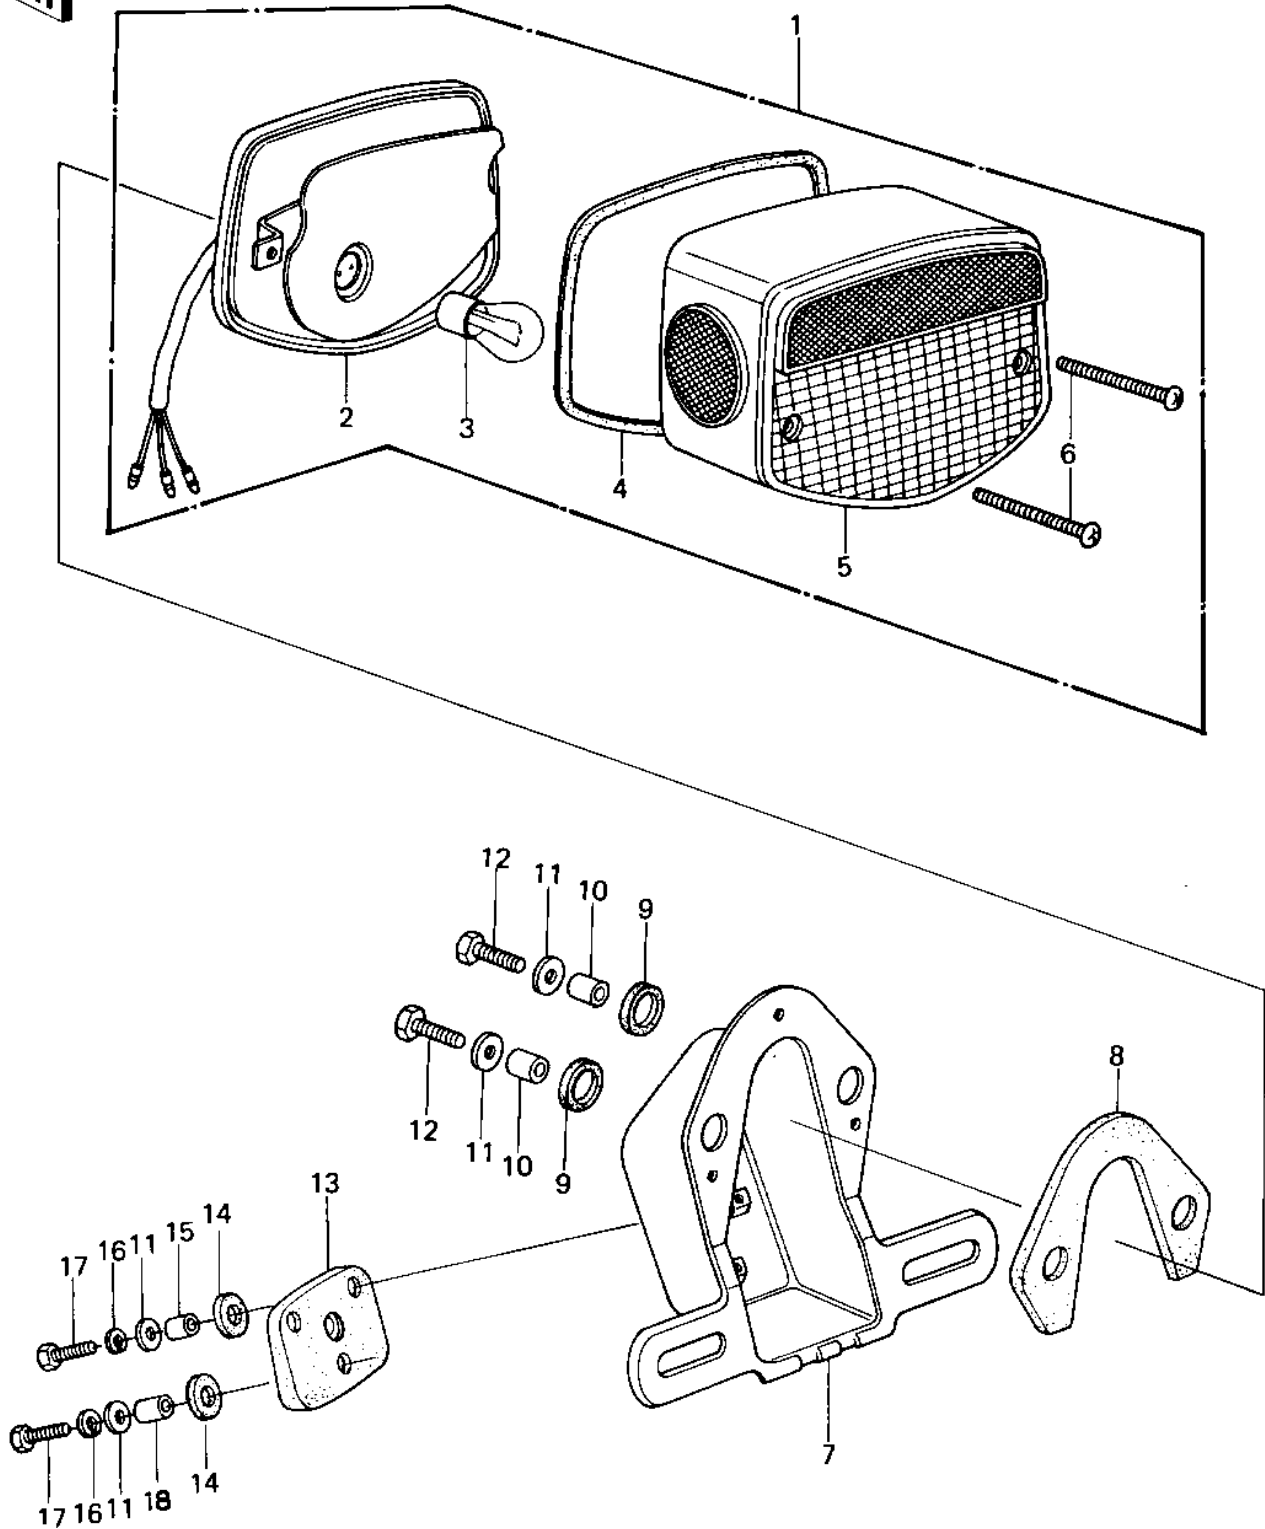

1980 550 LTD PARTS DIAGRAM

TAILLIGHT ('80-'81 C1/C2)

1980 550 LTD PARTS LIST

TAILLIGHT ('80-'81 C1/C2)

ITEM NAME	PART NUMBER	QUANTITY
TAIL LAMP UNIT (Ref # 1)	23025-064	1
.CASE,TAIL LIGHT (Ref # 2)	23027-041	1
.BULB,12V 32/3CP (Ref # 3)	92069-059	1
.GASKET,TAIL LENS (Ref # 4)	23028-021	1
.LENS,TAIL LAMP (Ref # 5)	23026-034	1
.SCREW-PAN-CROS (Ref # 6)	220R0460	1
BRACKET,LICENSE PLATE (Ref # 7)	23036-1028	1
DAMPER RUBBER (Ref # 8)	23066-023	1
DAMPER RUBBER (Ref # 9)	23066-020	1
COLLAR,6.8X10X8.5 (Ref # 10)	92027-129	1
WASHER 6.5X20X1.6T (Ref # 11)	92022-125	1
BOLT-UPSET (Ref # 12)	112G0618	1
DAMPER,TAIL LAMP (Ref # 13)	92075-1055	1
DAMPER RUBBER,RR FEND (Ref # 14)	92075-121	1
COLLAR 6.8X10X14.5 (Ref # 15)	92027-156	1
WASHER SPRING 6MM (Ref # 16)	461F0600	1
BOLT-UPSET (Ref # 17)	112G0625	1
COLLAR (Ref # 18)	92027-169	1