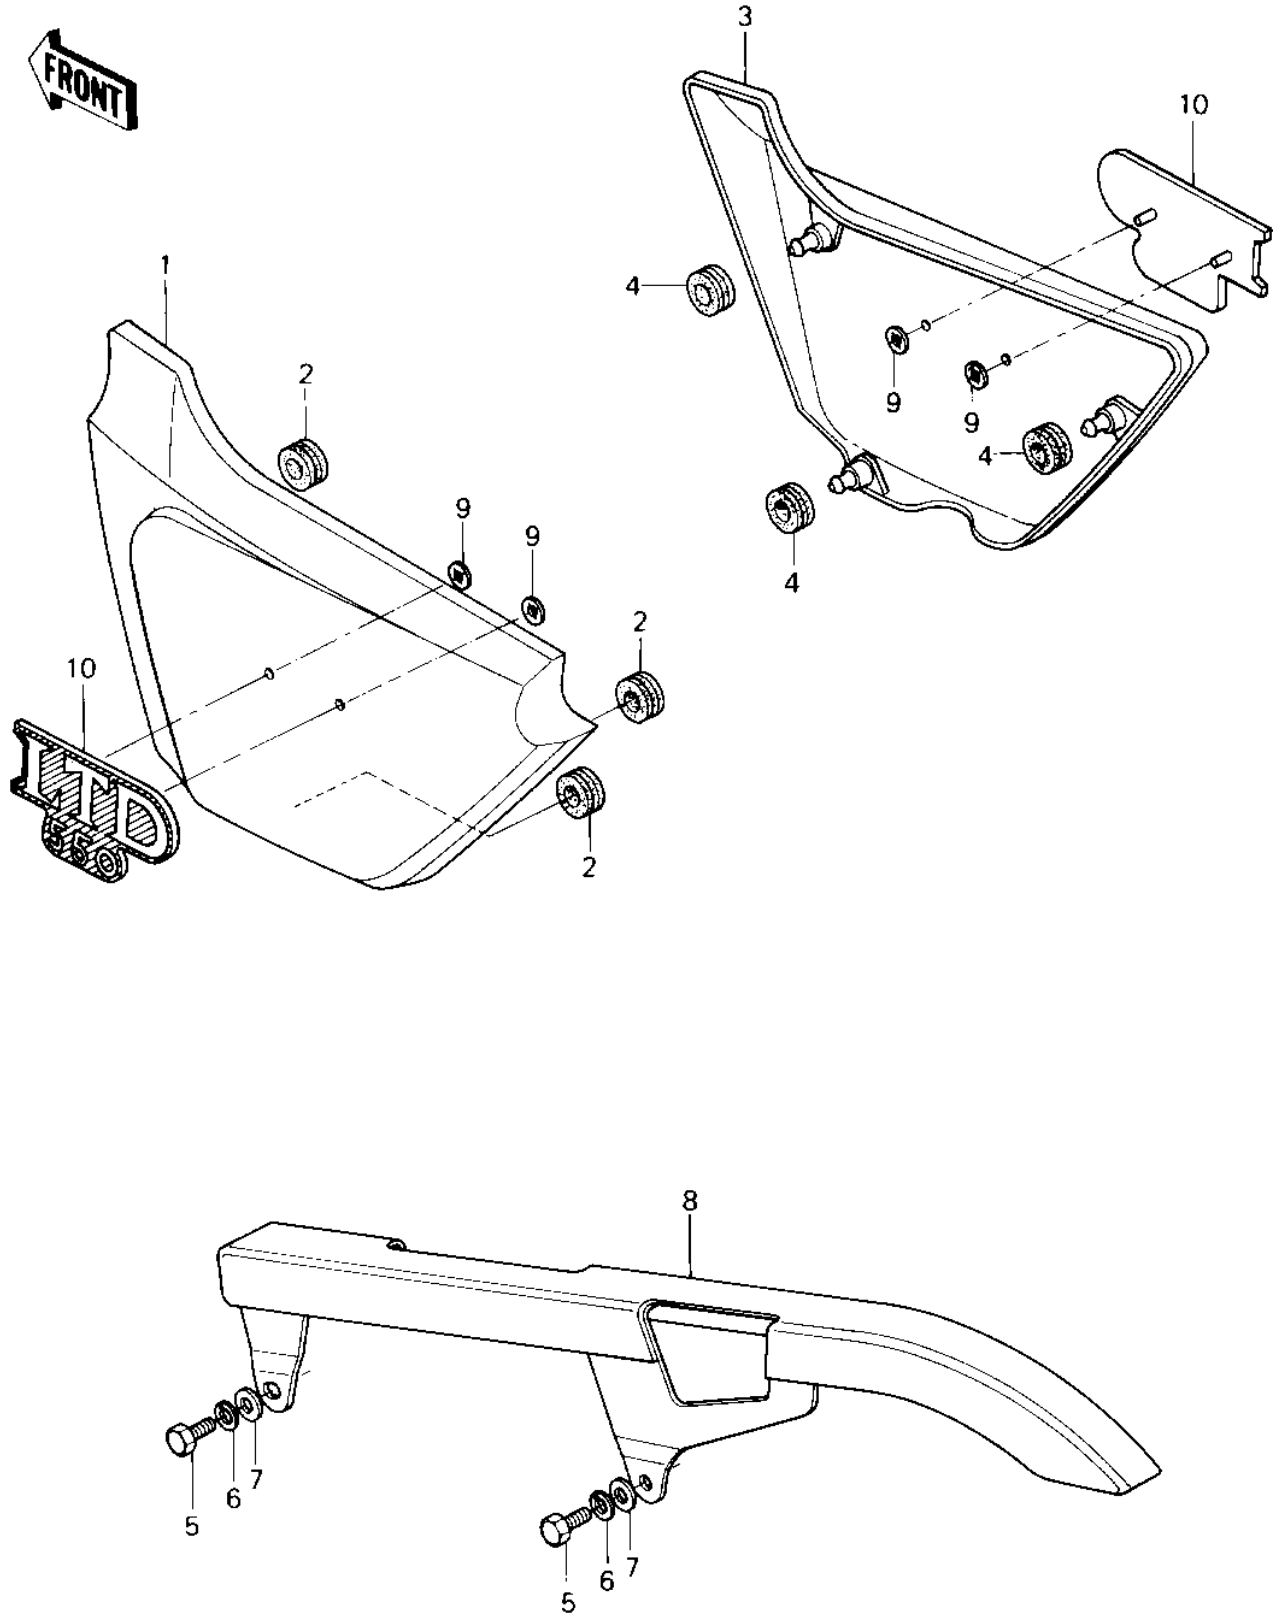

1980 550 LTD PARTS DIAGRAM

SIDE COVERS/CHAIN COVER ('80-'81 C1/C2)

1980 550 LTD PARTS LIST

SIDE COVERS/CHAIN COVER ('80-'81 C1/C2)

ITEM NAME	PART NUMBER	QUANTITY
COVER,SIDE,L.H,L.RED (Ref # 1)	36001-1097-7Y	1
COVER,SIDE,L.H,EBONY (Ref # 1)	36001-1097-8G	1
COVER-SIDE,LH,L.M.RED (Ref # 1)	36001-1097-E2	1
GROMMET (Ref # 2)	92071-056	2
COVER,SIDE,R.H,L.RED (Ref # 3)	36001-1098-7Y	1
COVER,SIDE,R.H,EBONY (Ref # 3)	36001-1098-8G	1
COVER-SIDE,RH,L.M.RED (Ref # 3)	36001-1098-E2	1
BOLT-UPSET,6X16 (Ref # 5)	112G0616	1
WASHER SPRING 6MM (Ref # 6)	461F0600	1
WASHER PLAIN 6MM (Ref # 7)	410B0600	1
CASE-CHAIN,CR-PLATED (Ref # 8)	36014-1038	2
NUT,LOCK,3MM (Ref # 9)	92018-005	1
MARK,SIDE COV"LTD550" (Ref # 10)	56018-1161	1
MARK,SIDE COV,LTD550 (Ref # 10)	56018-1179	1