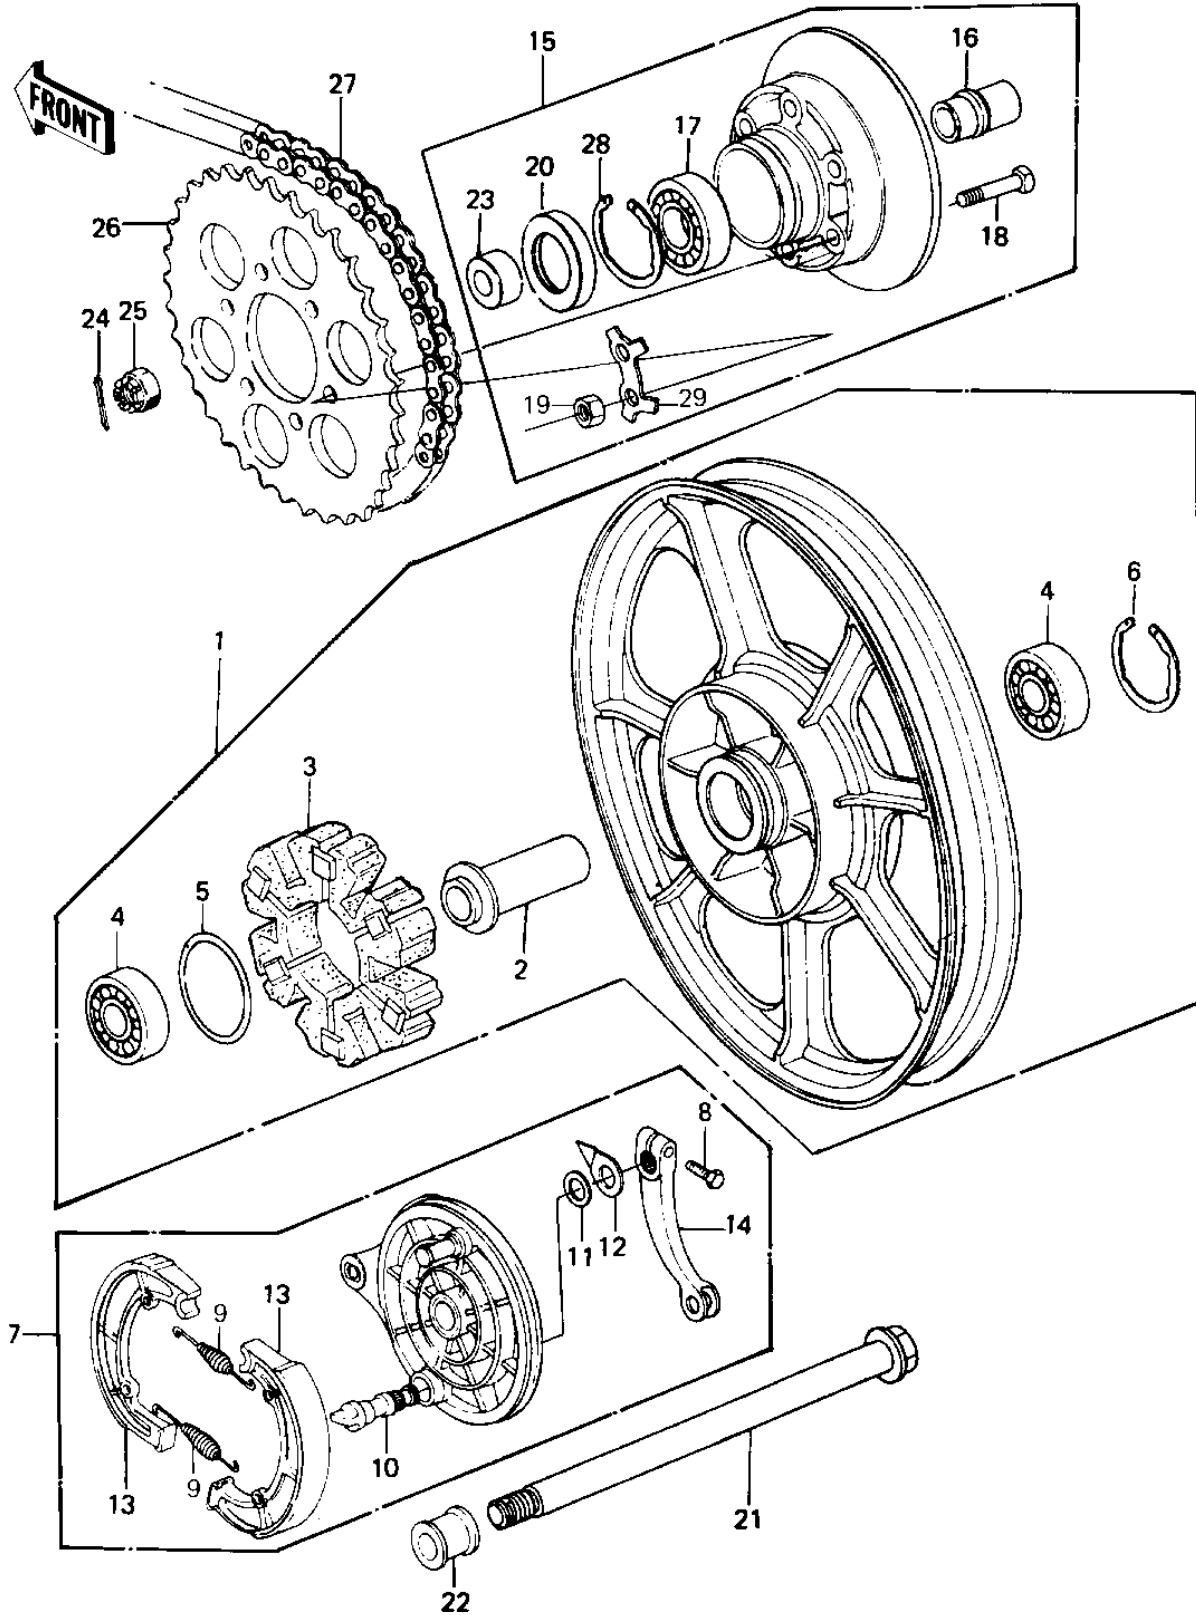

1980 550 LTD PARTS DIAGRAM

REAR WHEEL/HUB/BRAKE/CHAIN ('80-'81 C1/C

1980 550 LTD PARTS LIST

REAR WHEEL/HUB/BRAKE/CHAIN ('80-'81 C1/C

ITEM NAME	PART NUMBER	QUANTITY
WHEEL ASSY,REAR (Ref # 1)	41073-1081	1
COLLAR,RR WHEEL BRG (Ref # 2)	92027-1267	1
SHOCK DAMPER,REAR HUB (Ref # 3)	42014-033	1
BRG,BALL,#6303ZZC3 (Ref # 4)	601B6303ZZ	1
"0" RING,65MM (Ref # 5)	671B2565	1
CIRCLIP,47M/M (Ref # 6)	92033-1042	1
PANEL-ASY,BRK BLACK (Ref # 7)	41035-1055	2
BOLT HEX HEAD 8X28 (Ref # 8)	114G0828	1
SPRING,BRAKE SHOE (Ref # 9)	41049-012	1
CAM SHAFT,BRAKE (Ref # 10)	41050-017	1
DUST SHIELD-BRAKE CAM (Ref # 11)	41051-003	1
INDICATOR,BRAKE SHOE (Ref # 12)	41085-004	1
SHOE,BRAKE (Ref # 13)	42019-012	1
LEVER REAR BRAKE CAM (Ref # 14)	42029-039	1
COUPLING ASSY,RR HUB (Ref # 15)	42033-1021	1
SLEEVE, REAR HUB COUPLING (Ref # 16)	42036-1036	1
BALL BEARING,#6206 (Ref # 17)	601B6206	1
BOLT (Ref # 18)	92001-161	1
NUT 10MM (Ref # 19)	42045-005	1
OIL SEAL (Ref # 20)	92050-027	1
AXLE,RR (Ref # 21)	41068-1086	1
COLLAR,AXLE,L=28M/M (Ref # 22)	92027-1226	1
COLLAR,RR AXLE L.H (Ref # 23)	92027-1262	1
PIN-COTTER,4.0X35 (Ref # 24)	550D4035	1
NUT CASTLE,16MM (Ref # 25)	92015-055	1
SPROCKET,REAR,38T (Ref # 26)	42041-1054	1
CHAIN,530X100 SH-0 (Ref # 27)	92057-1050	1
CIRCLIP,62M/M (Ref # 28)	92033-1044	1
WASHER,LOCK (Ref # 29)	92022-1212	1