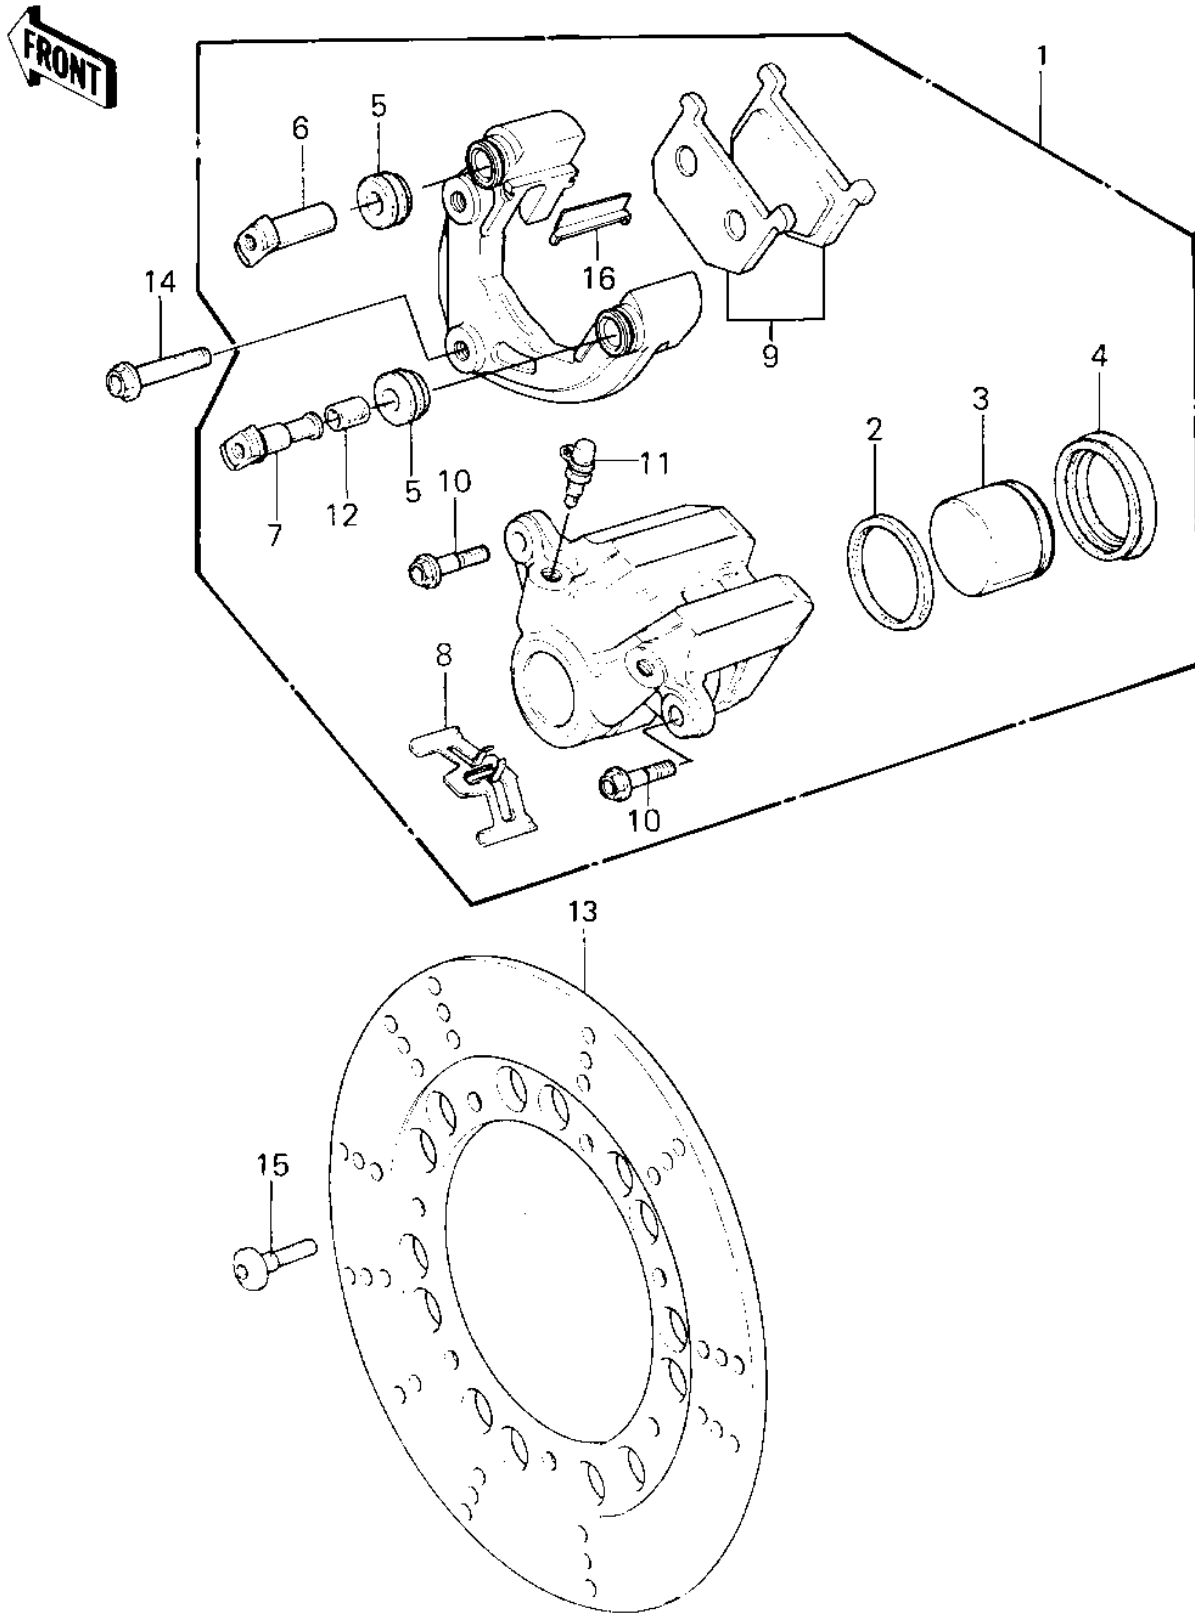

1980 550 LTD PARTS DIAGRAM

FRONT BRAKE ('80-'81 C1/C2)

1980 550 LTD PARTS LIST

FRONT BRAKE ('80-'81 C1/C2)

ITEM NAME	PART NUMBER	QUANTITY
CALIPER-ASSY,FR (Ref # 1)	43041-1113	1
RING,PISTON SEAL (Ref # 2)	43049-002	1
PISTON-COMP-BRAKE (Ref # 3)	43020-1096	1
DUST SEAL,PISTON (Ref # 4)	49006-1043	1
DUST SEAL (Ref # 5)	49006-1044	1
SHAFT,CALIPER (Ref # 6)	43045-1007	1
SHAFT,CALIPER (Ref # 7)	43045-1008	1
SPRING,PAD (Ref # 8)	92081-1229	1
PAD-ASSY-BRAKE (Ref # 9)	43082-1025	1
BOLT,FLANGED,8X25,BLA (Ref # 10)	92001-1510	1
BLEEDER SET (Ref # 11)	43085-001	1
BUSHING,SHAFT CALIPER (Ref # 12)	92028-1090	1
DISC,FR,SILVER (Ref # 13)	41080-1127	1
BOLT,HEX HEAD,10X38 (Ref # 14)	92001-1293	1
BOLT,SOCKET,8X30 (Ref # 15)	92001-1951	1
GUIDE,PAD (Ref # 16)	13070-1026	1