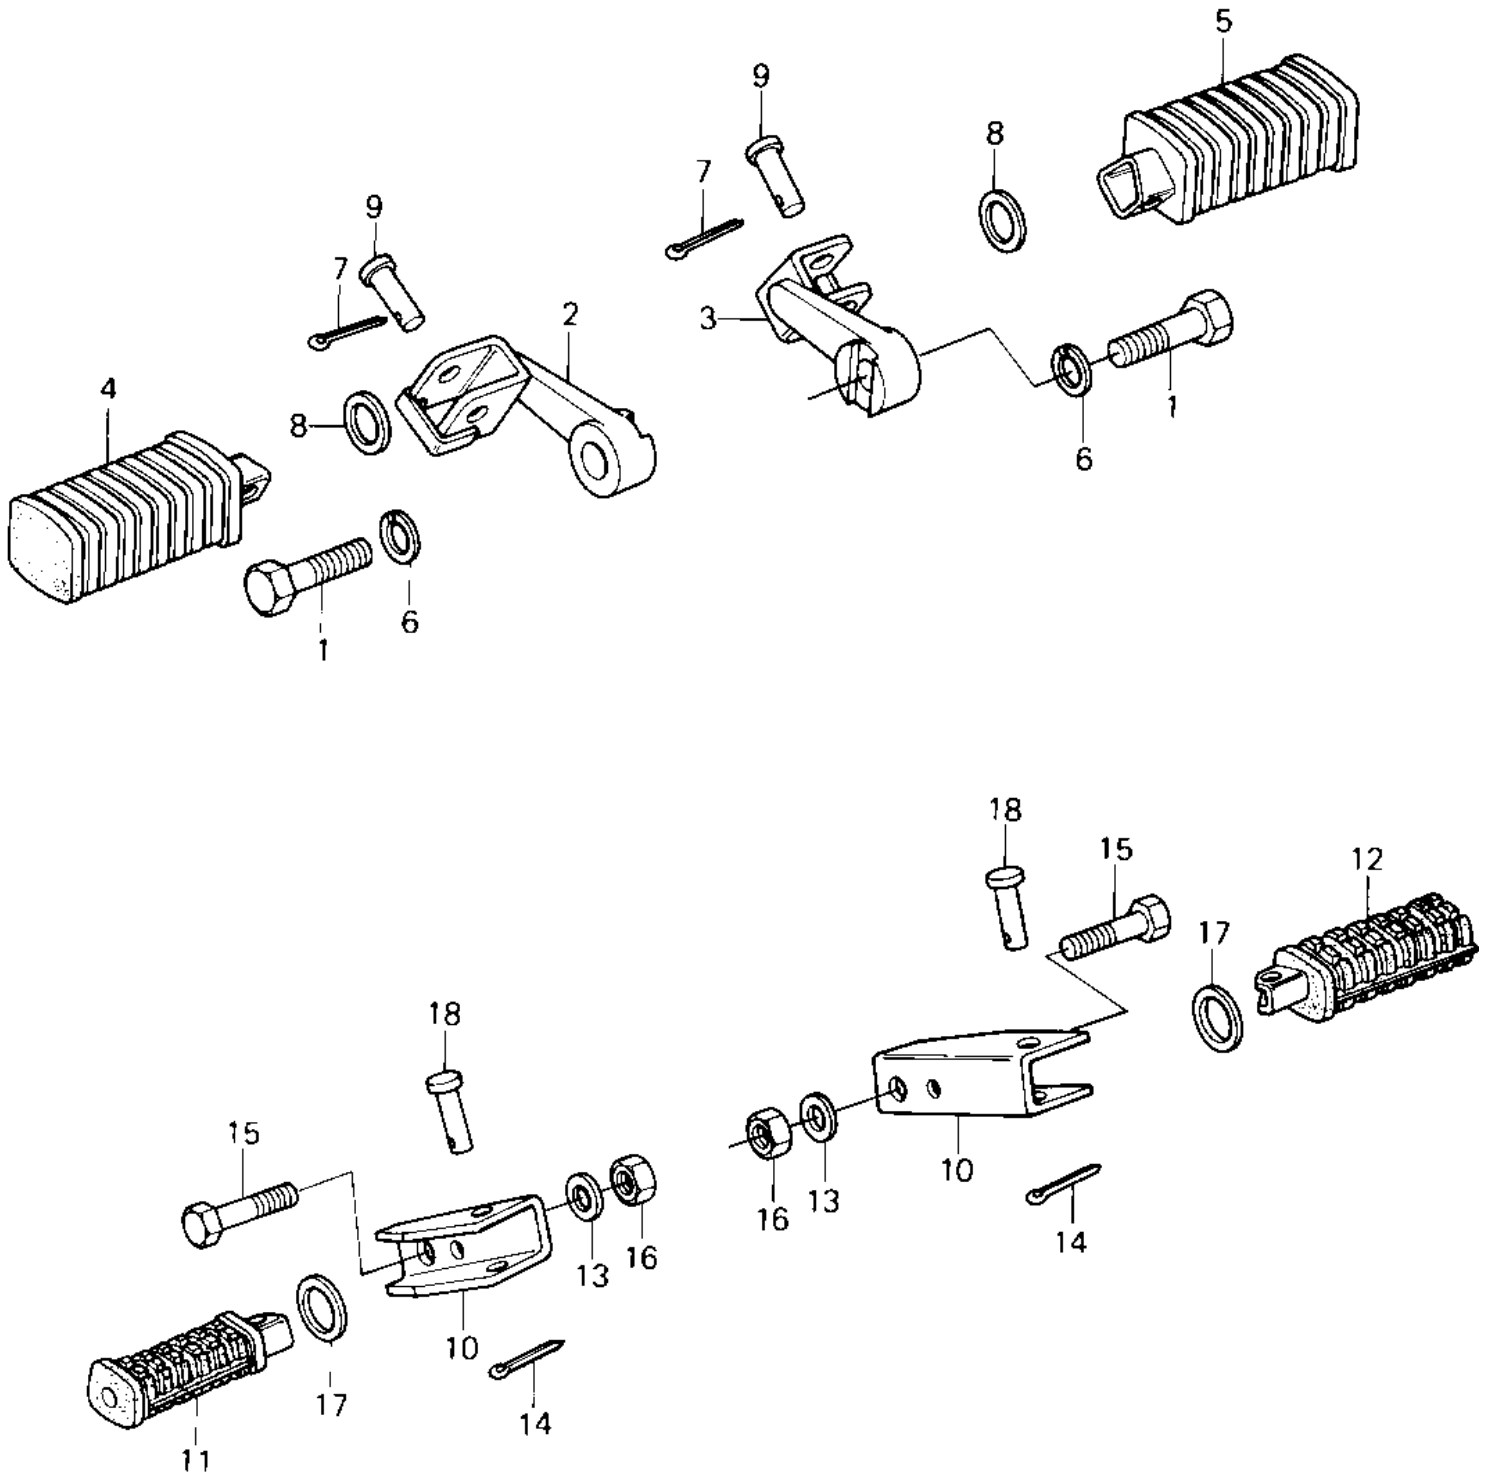

1980 550 LTD PARTS DIAGRAM

FOOTRESTS ('80-'81 C1/C2)

1980 550 LTD PARTS LIST

FOOTRESTS ('80-'81 C1/C2)

ITEM NAME	PART NUMBER	QUANTITY
BOLT,HEX HEAD,12X25 (Ref # 1)	113G1225A	1
HOLDER-STEP,FR,LH (Ref # 2)	34003-1115	1
HOLDER-STEP,FR,RH (Ref # 3)	34003-1116	1
STEP-ASSY,FR,RH (Ref # 4)	34028-1018	2
WASHER SPRING 12MM (Ref # 6)	461F1200	1
PIN COTTER 2.5X16 (Ref # 7)	550D2516	1
WASHER,PLAIN (Ref # 8)	92022-250	1
PIN,FOOTREST BAR FIT (Ref # 9)	92043-115	1
HOLDER,REAR FOOTREST (Ref # 10)	34003-1025	1
STEP,FOOTREST,REAR,LH (Ref # 11)	34028-1009	1
STEP,FOOTREST,REAR,RH (Ref # 12)	34028-1010	1
WASHER PLAIN 10MM (Ref # 13)	411B1000	1
PIN,COTTER,2.0X12 (Ref # 14)	550D2012	1
BOLT,HEX HEAD 10X35 (Ref # 15)	92001-1252	1
NUT,LOCK,10MM (Ref # 16)	92019-021	1
WASHER-PLAIN (Ref # 17)	92022-181	1
PIN (Ref # 18)	92043-1464	1