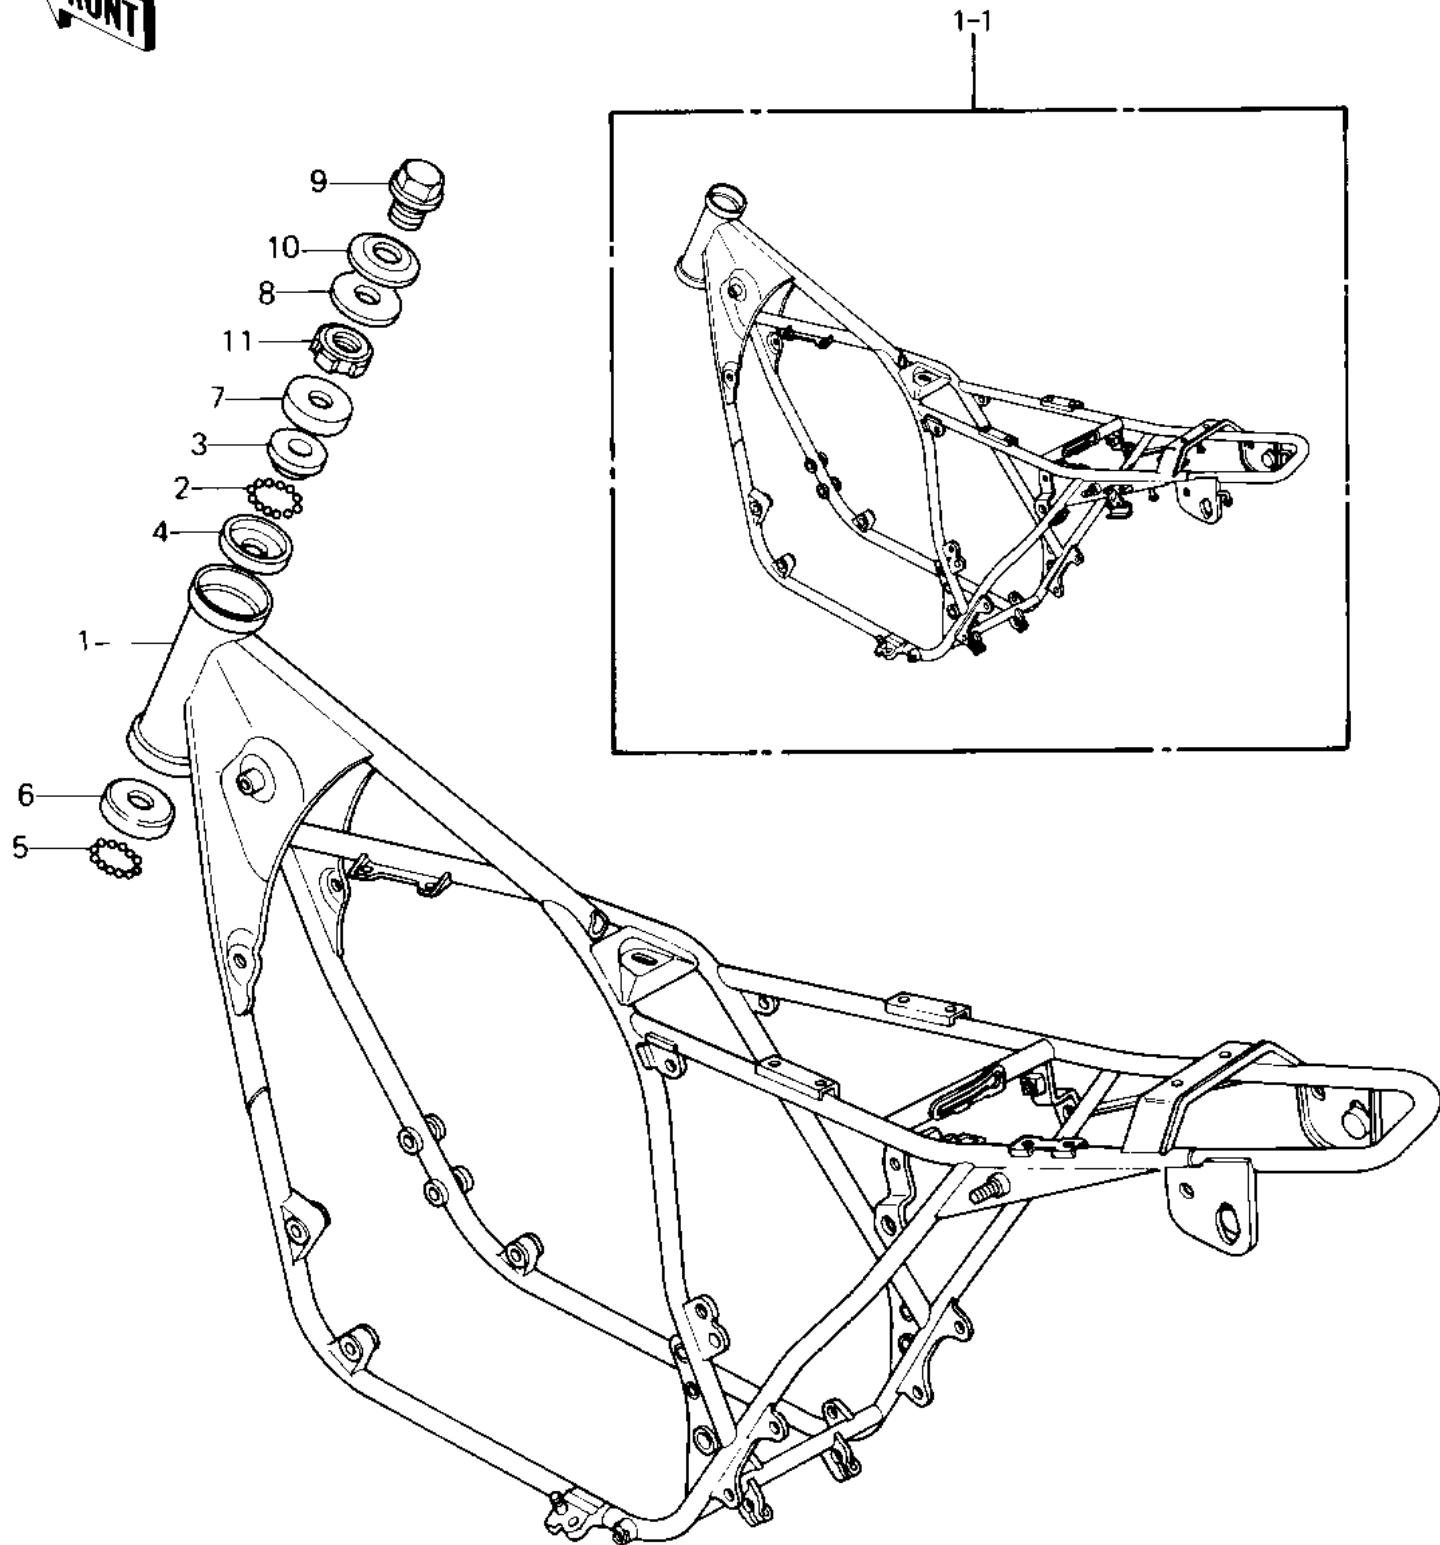

1980 550 LTD PARTS DIAGRAM

FRAME ('80-'81 C1/C2)

1980 550 LTD PARTS LIST

FRAME ('80-'81 C1/C2)

ITEM NAME	PART NUMBER	QUANTITY
FRAME-COMP (Ref # 1)	32002-1215	2
BALL STEEL 1/4' (Ref # 2)	600A0800	2
CONE,STRNG STM BRNG (Ref # 3)	92047-011	1
RACE STRNG STEM BERNG (Ref # 4)	92048-006	1
RACE,STRNG STM BRNG (Ref # 6)	92048-008	1
CAP, STEERING STEM (Ref # 7)	46098-016	1
WASHER,WAVE (Ref # 8)	46100-003	1
BOLT,STEERG STEM HEAD (Ref # 9)	92007-031	1
WASHER,STEERG STM HD (Ref # 10)	92022-230	1
NUT STEERING STEM LCK (Ref # 11)	92090-007	1