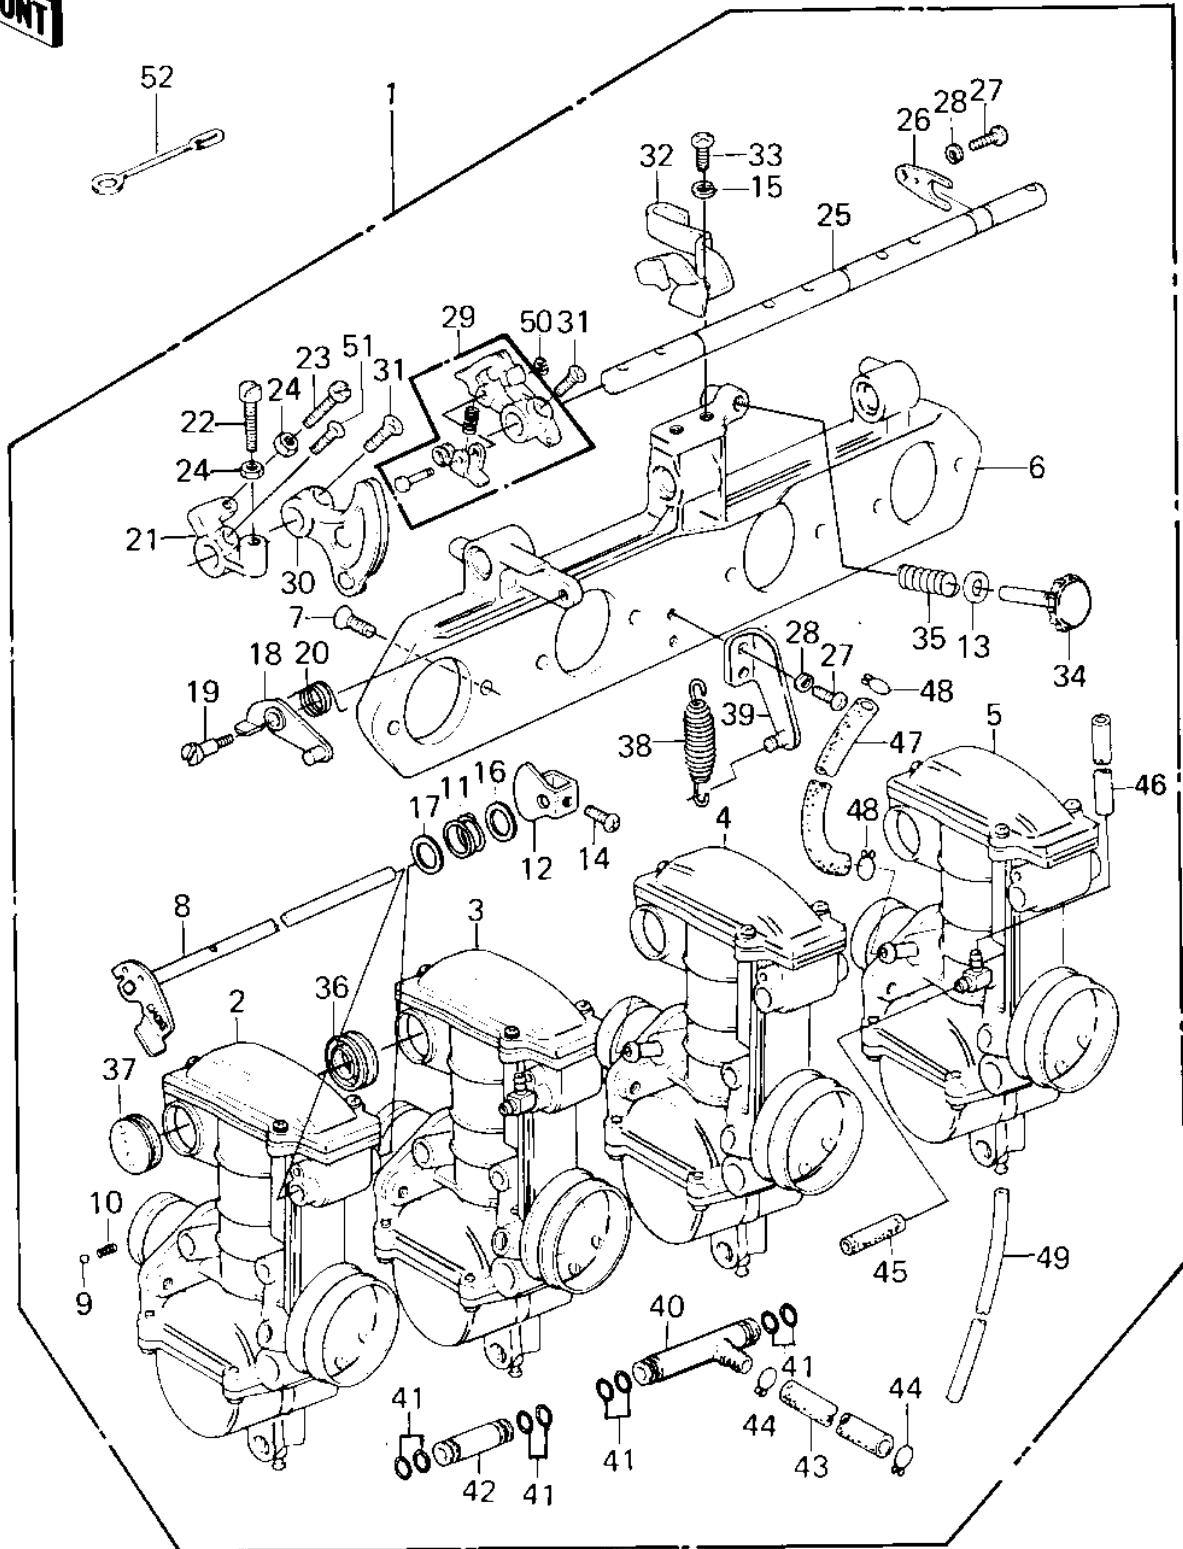

1980 550 LTD PARTS DIAGRAM

CARBURETOR ASSY ('80-'81 C1/C2)

1980 550 LTD PARTS LIST

CARBURETOR ASSY ('80-'81 C1/C2)

ITEM NAME	PART NUMBER	QUANTITY
CARBURETOR ASSY, (Ref # 1)	16001-1210	1
CARBURETOR ASSY, (Canada) (Ref # 1)	16001-1285	1
CARBURETOR,L.H,OUTSID (Ref # 2)	16001-1255	1
CARBURETOR,L.H,OUTSID (Canada) (Ref # 2)	16001-1305	1
CARBURETOR,L.H,INSIDE (Ref # 3)	16001-1254	1
CARBURETOR,L.H,INSIDE (Canada) (Ref # 3)	16001-1306	1
CARBURETOR,R.H,INSIDE (Ref # 4)	16001-1253	1
CARBURETOR,R.H,INSIDE (Canada) (Ref # 4)	16001-1307	1
CARBURETOR,R.H,OUTSID (Ref # 5)	16001-1252	1
CARBURETOR,R.H,OUTSID (Canada) (Ref # 5)	16001-1308	1
BRACKET,CARBURETOR (Ref # 6)	11034-1588	1
SCREW CNTSNK HD 6X16 (Ref # 7)	221B0616	1
SHAFT,CHOKE LEVER (Ref # 8)	16041-1021	1
BALL STEEL 5/32' (Ref # 9)	600A0500	1
SPRING, CHOKE LEVER (Ref # 10)	92081-1195	1
SPRING,CHOKE LEVER (Ref # 11)	92081-1191	1
CAM,CHOKE (Ref # 12)	49060-1002	1
WASHER PLAIN 6MM (Ref # 13)	411B0600	1
SCREW PAN HEAD 4X8 (Ref # 14)	220B0408	1
WASHER SPRING 6MM (Ref # 15)	461F0600	1
WASHER,CHOKE LEVER (Ref # 16)	92022-1168	1
WASHER,CHOKE LEVER (Ref # 17)	92022-1169	1
LEVER ASSY,TIMING (Ref # 18)	13168-1053	1
SCREW,TIMING LEVER (Ref # 19)	92009-1081	1
SPRING,TIMING LEVER (Ref # 20)	92081-1192	1
BRACKET,THROTTLE STOP (Ref # 21)	11034-1590	1
SCREW,TIMING LEVER (Ref # 22)	92009-1082	1
SCREW,THROTTLE STOP (Ref # 23)	92009-1083	1
NUT 5MM (Ref # 24)	312B0500	1